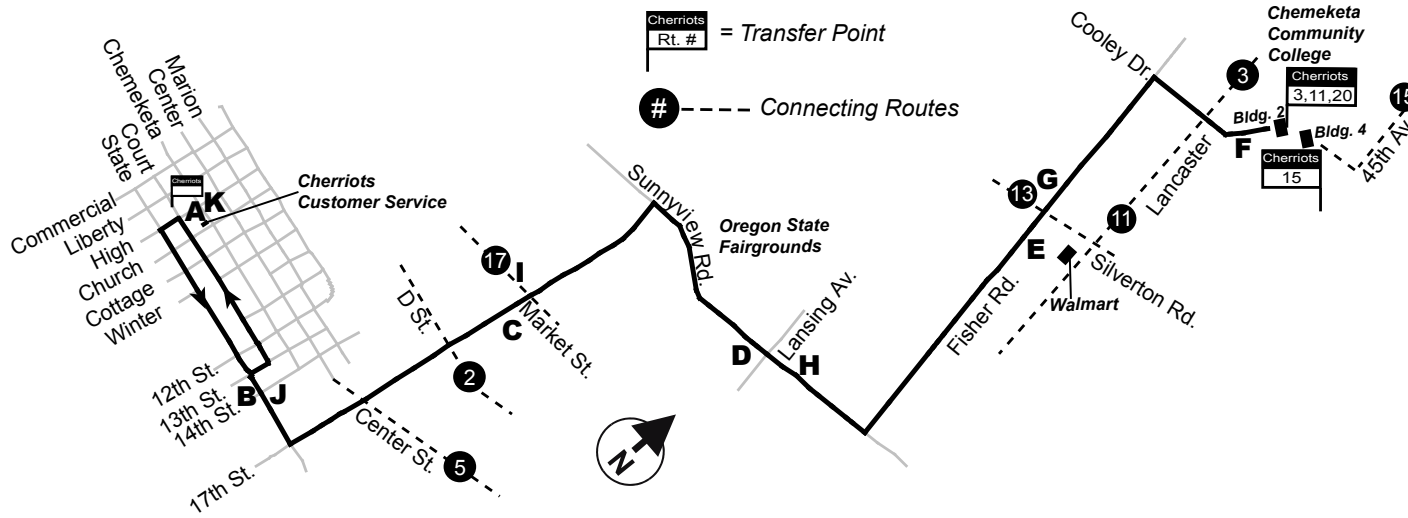

Route 20

Weekdays (Buses do not operate on Saturdays, Sundays or holidays.)

Outbound						Inbound					
A	B	C	D	E	F	F	G	H	I	J	K
Court/Church	State/14th	17th St./Market	Sunnyview/Lansing Av.	Fisher Rd./Silverton	Arrive CCC/Bldg 2	Leave CCC/Bldg 2	Fisher/Silverton	Sunnyview/Lansing Av.	17th/Market	State/14th	Court/Church
-	-	-	-	-	-	6:12a	6:15a	6:21a	6:25a	6:29a	6:35a
6:15a	6:18a	6:22a	6:26a	6:31a	6:35a	6:41a	6:45a	6:50a	6:53a	6:57a	7:05a
6:45a	6:48a	6:52a	6:56a	7:01a	7:05a	7:11a	7:15a	7:20a	7:23a	7:27a	7:35a
7:15a	7:18a	7:22a	7:26a	7:31a	7:38a	7:41a	7:45a	7:50a	7:53a	7:57a	8:05a
7:45a	7:48a	7:52a	7:56a	8:01a	8:08a	8:11a	8:15a	8:20a	8:23a	8:27a	8:35a
8:15a	8:18a	8:22a	8:26a	8:31a	8:38a	8:41a	8:45a	8:50a	8:53a	8:57a	9:05a
8:45a	8:48a	8:52a	8:56a	9:01a	9:08a	9:11a	9:15a	9:20a	9:23a	9:27a	9:35a
9:15a	9:18a	9:22a	9:26a	9:31a	9:38a	9:41a	9:45a	9:50a	9:53a	9:57a	10:05a
10:15a	10:18a	10:22a	10:26a	10:31a	10:38a	10:41a	10:45a	10:50a	10:53a	10:57a	11:05a
11:15a	11:18a	11:22a	11:26a	11:31a	11:38a	11:41a	11:45a	11:50a	11:53a	11:57a	12:05p
12:15p	12:18p	12:22p	12:26p	12:31p	12:38p	12:41p	12:45p	12:50p	12:53p	12:57p	1:05p
1:15p	1:18p	1:22p	1:26p	1:31p	1:40p	1:40p	1:44p	1:49p	1:52p	1:57p	2:05p