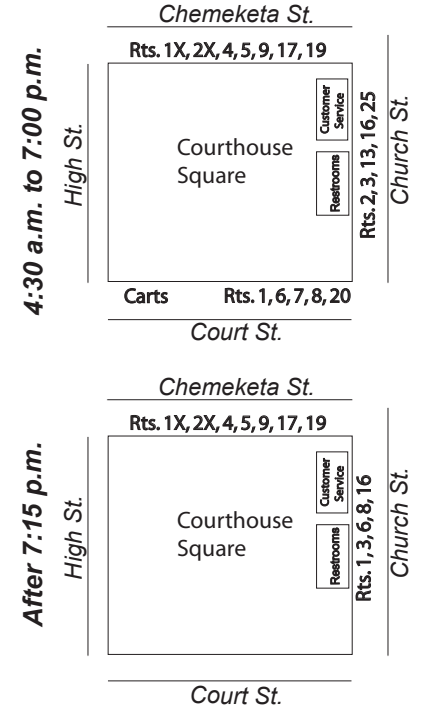

DOWNTOWN BUS PARKING

DETOURS

Weather, traffic and road construction sometimes make it impossible to maintain regular service. Please watch for detour notices of route changes. Remember, you can call the Cherriots Customer Service office at 503-588-2877 or visit www.Cherriots.org for updated information.

REMINDERS

Please,

- Have exact change if you're paying cash; drivers carry no change.
- Please pay as you board.
- Do not eat on a Cherriots bus.
- Drinks are allowed if they are in a hard-sided, spill-resistant covered container.
- No smoking on the bus.
- Use cell phones quietly and only as needed.
- Please use headphones with electronic devices.
- Offer your seat to a senior or person with disabilities.