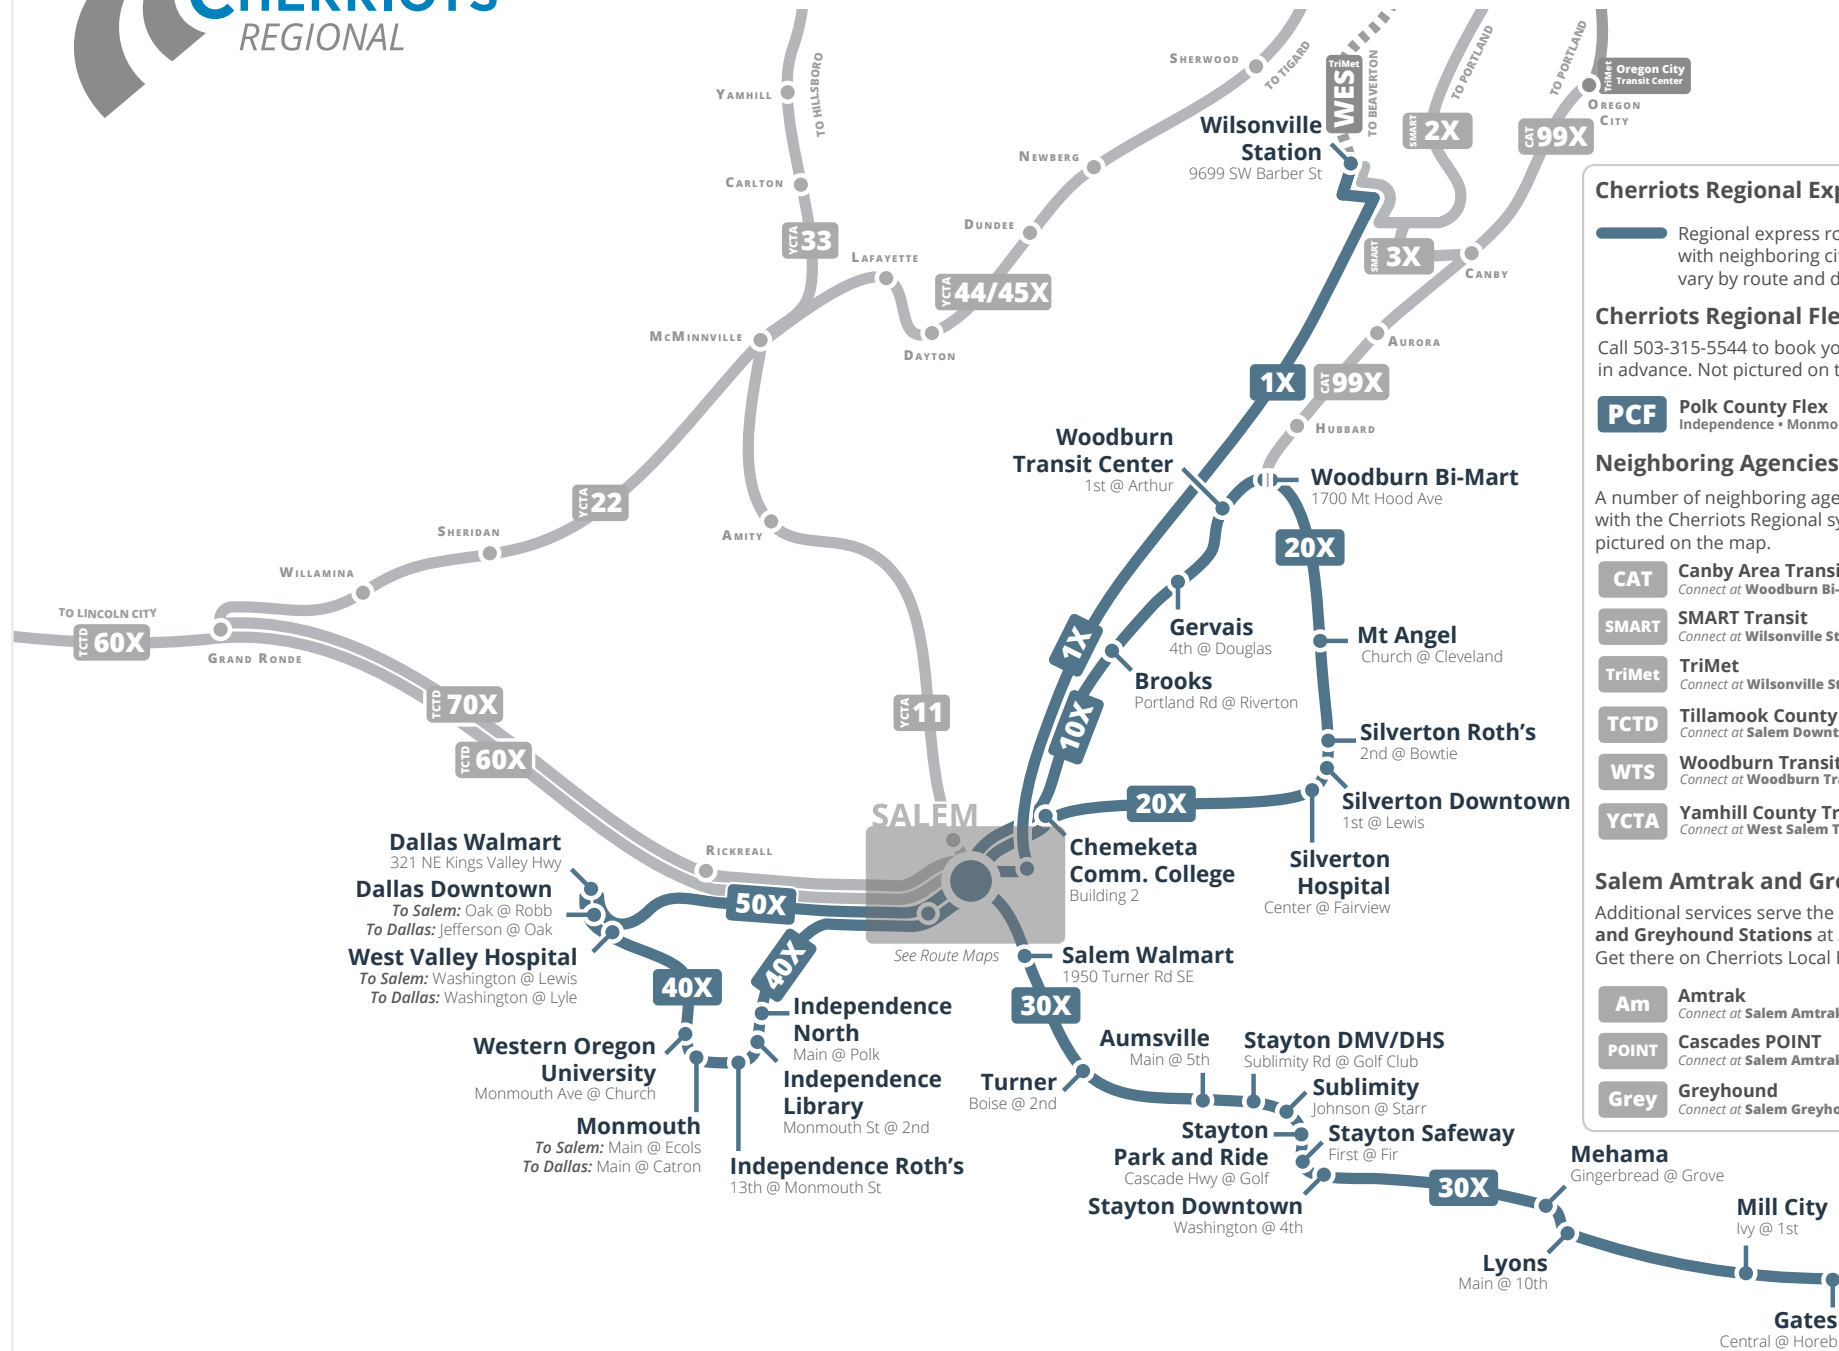

Woodburn Transit Center
1st @ Arthur

Woodburn Bi-Mart
1700 Mt Hood Ave

Gervais
4th @ Douglas

Brooks
Portland Rd @ Riverton

10X

Chemeketa Comm. College
Building 2

Salem Capitol Mall
To Salem: Summer @ Union
To Woodburn: Capitol @ Marion

Salem Downtown Transit Center
Church @ Court

Interactive system map, route maps, and transfer route information are available at: Cherriots.org/systemmap

Cherriots Regional Express

Regional express routes link Salem with neighboring cities. Schedules vary by route and day of week.

Woodburn / Salem Express

MONDAY - SATURDAY
LUNES - SÁBADO

- Salem Downtown Transit Center
- Salem Capitol Mall
- Chemeketa Community College
- Brooks
- Gervais
- Woodburn Transit Center
- Woodburn Bi-Mart