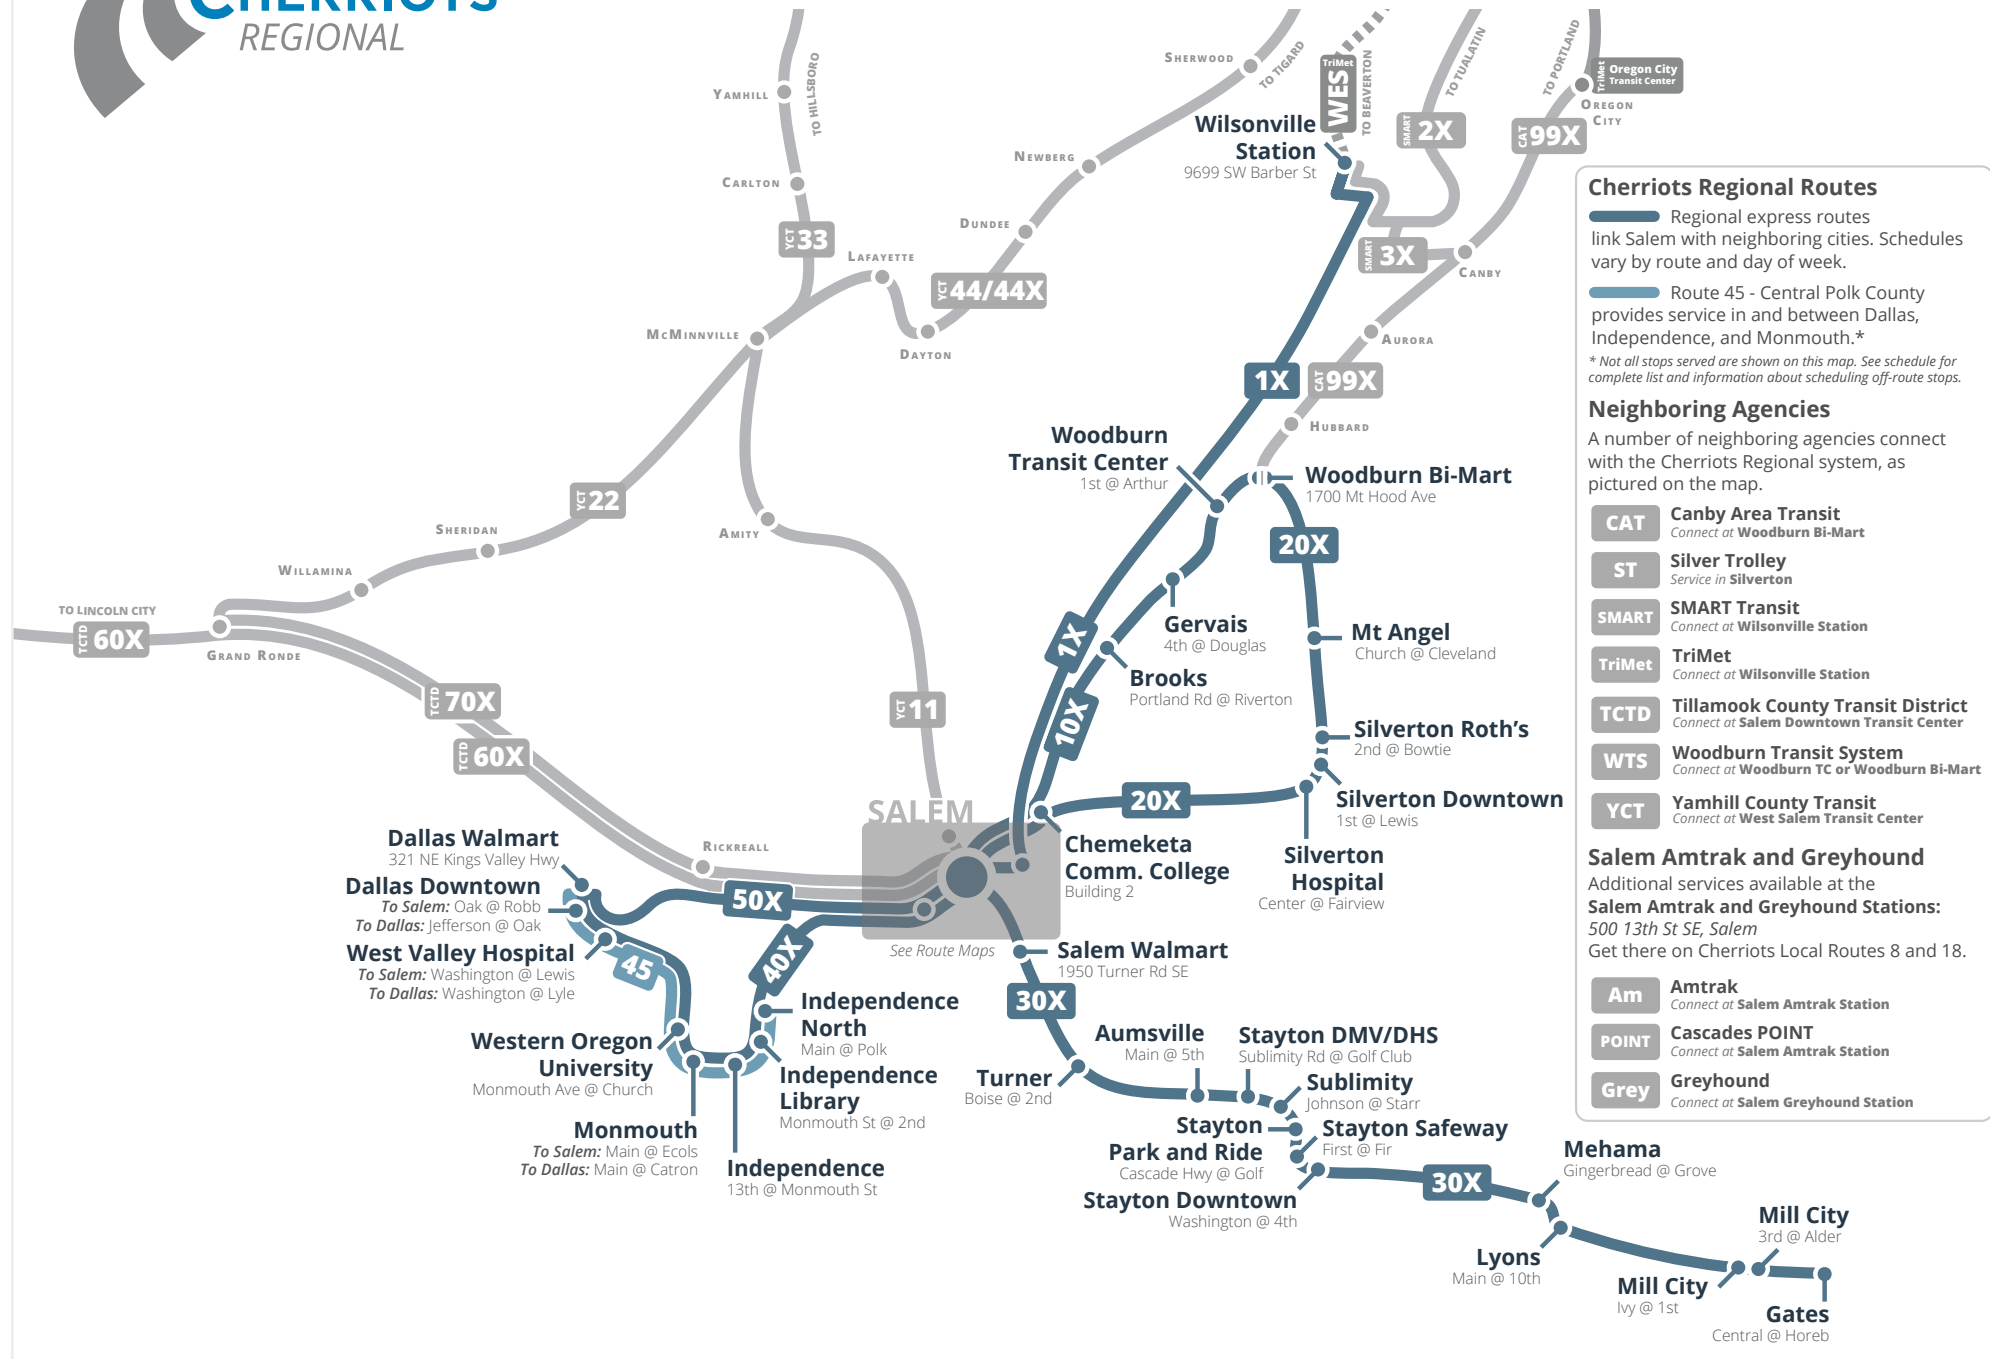

Woodburn Transit Center
1st @ Arthur

Woodburn Bi-Mart
1700 Mt Hood Ave

Gervais
4th @ Douglas

Brooks
Portland Rd @ Riverton

10X

Chemeketa Comm. College
Building 2

Salem Capitol Mall
To Salem: Summer @ Union
To Woodburn: Capitol @ Marion

Salem Downtown Transit Center
Church @ Court

Interactive system map, route maps, and transfer route information are available at: Cherriots.org/systemmap

Cherriots Regional Routes
 Regional express routes link Salem with neighboring cities. Schedules vary by route and day of week.

Route 45 - Central Polk County provides service in and between Dallas, Independence, and Monmouth.*
 * Not all stops served are shown on this map. See schedule for complete list and information about scheduling off-route stops.