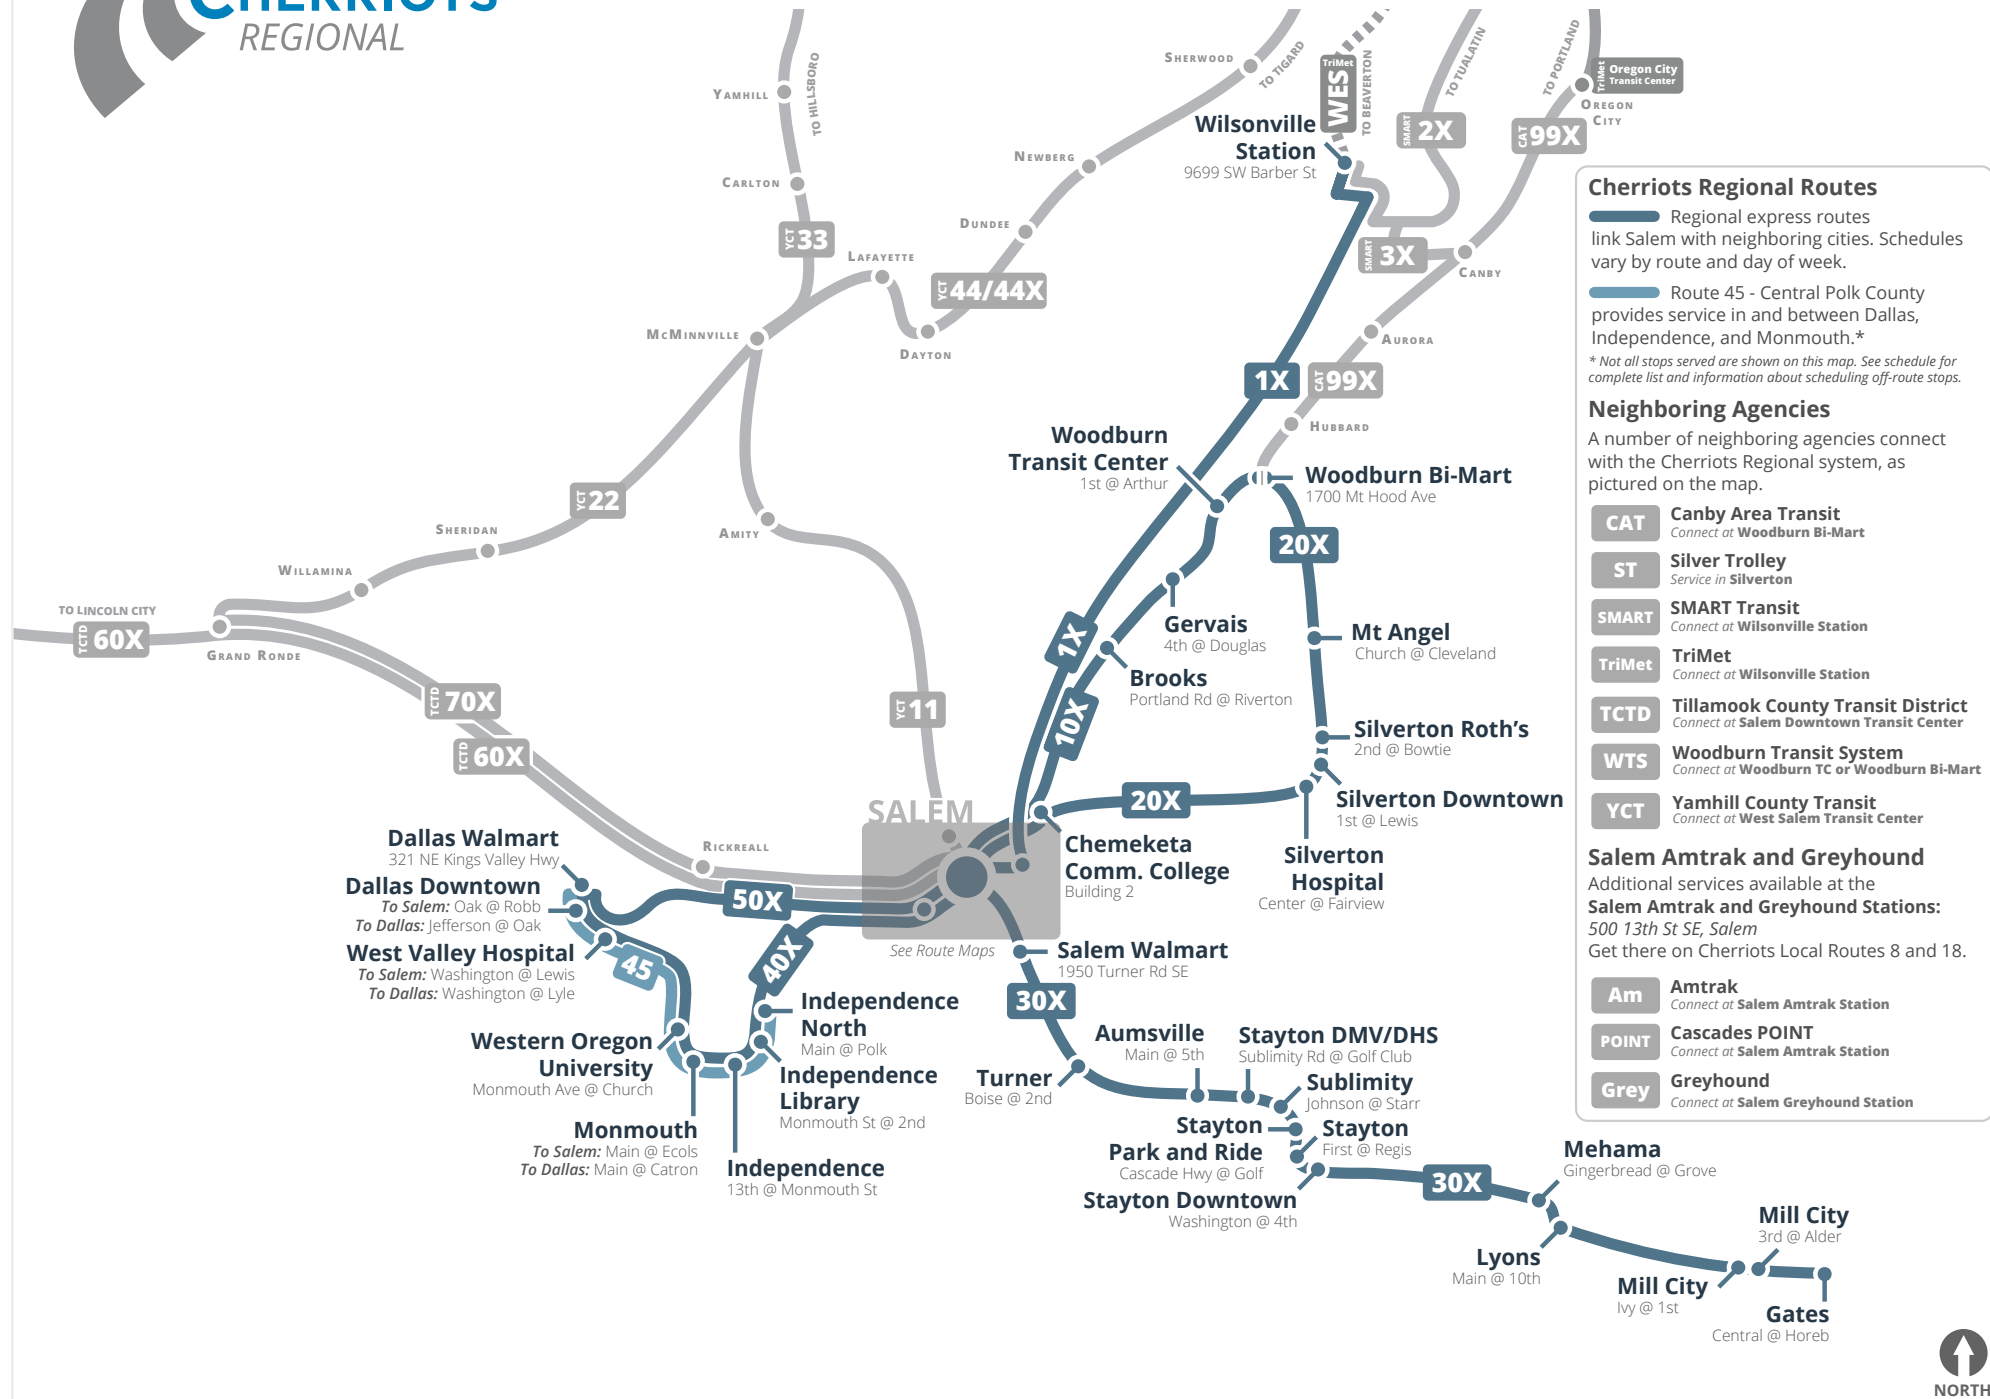

10X

Woodburn Transit Center
1st @ Arthur

Woodburn Bi-Mart
1700 Mt Hood Ave

Gervais
4th @ Douglas

Brooks
Portland Rd @ Riverton

Chemeketa Comm. College
Building 2

Salem Capitol Mall
To Salem: Summer @ Union
To Woodburn: Capitol @ Marion

Salem Downtown Transit Center
Church @ Court

 NORTH

Interactive system map, route maps, and transfer route information are available at: Cherriots.org/systemmap

Cherriots Regional Routes
 Regional express routes link Salem with neighboring cities. Schedules vary by route and day of week.

Route 45 - Central Polk County provides service in and between Dallas, Independence, and Monmouth.*
 * Not all stops served are shown on this map. See schedule for complete list and information about scheduling off-route stops.