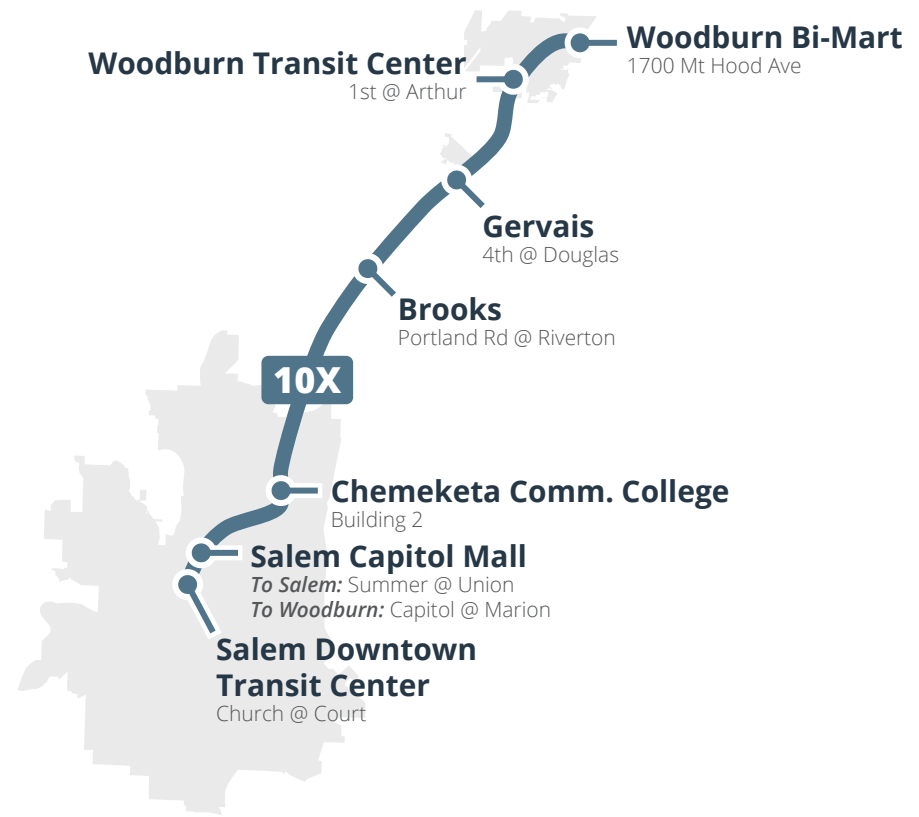

Saturdays | <i>Sábados</i> | To Woodburn						
Salem Downtown Transit Center - Bay L	Salem Capitol Mall	Chemeketa Community College - Building 2	Brooks	Gervais	Woodburn Transit Center	Woodburn Bi-Mart
Church @ Court	Capitol @ Marion	Bay D	Portland Rd @ Riverton	4th @ Douglas	1st @ Arthur	1700 Mt Hood Ave
8:28a	8:31a	8:45a	8:55a	9:03a	9:15a	9:21a
2:20p	2:23p	2:36p	2:47p	2:55p	3:07p	3:14p
4:28p	4:31p	4:44p	4:55p	5:03p	5:15p	5:22p

Saturdays | <i>Sábados</i> | To Salem						
Woodburn Bi-Mart	Woodburn Transit Center	Gervais	Brooks	Chemeketa Community College - Building 2	Salem Capitol Mall	Salem Downtown Transit Center
1700 Mt Hood Ave	1st @ Arthur	4th @ Douglas	Portland Rd @ Riverton	Bay D	Summer @ Union	Church @ Court
7:26a	7:35a	7:45a	7:54a	8:02a	8:14a	8:18a
9:33a	9:42a	9:53a	10:01a	10:12a	10:24a	10:27a
3:26p	3:35p	3:45p	3:53p	4:04p	4:15p	4:19p
5:35p	5:44p	5:53p	6:00p	6:10p	6:21p	6:25p

There is no service on: New Year's Day | Thanksgiving Day | Christmas Day
For service levels on the following holidays, visit: Cherriots.org/holidays
MLK Day | Presidents Day | Memorial Day | Independence Day | Labor Day | Veterans Day

---

No hay servicio en: Día de Año Nuevo | Día de Acción de Gracias | Día de Navidad
Para los niveles del servicio en otros días feriados, visite: Cherriots.org/es/holidays

Interactive system map, route maps, and transfer route information are available at:
Cherriots.org/systemmap