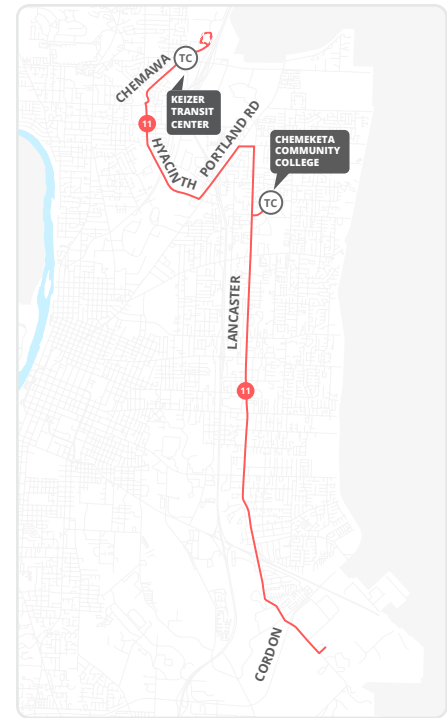

30-minute service all other times

Servicio de 30 minutos todas las otras horas