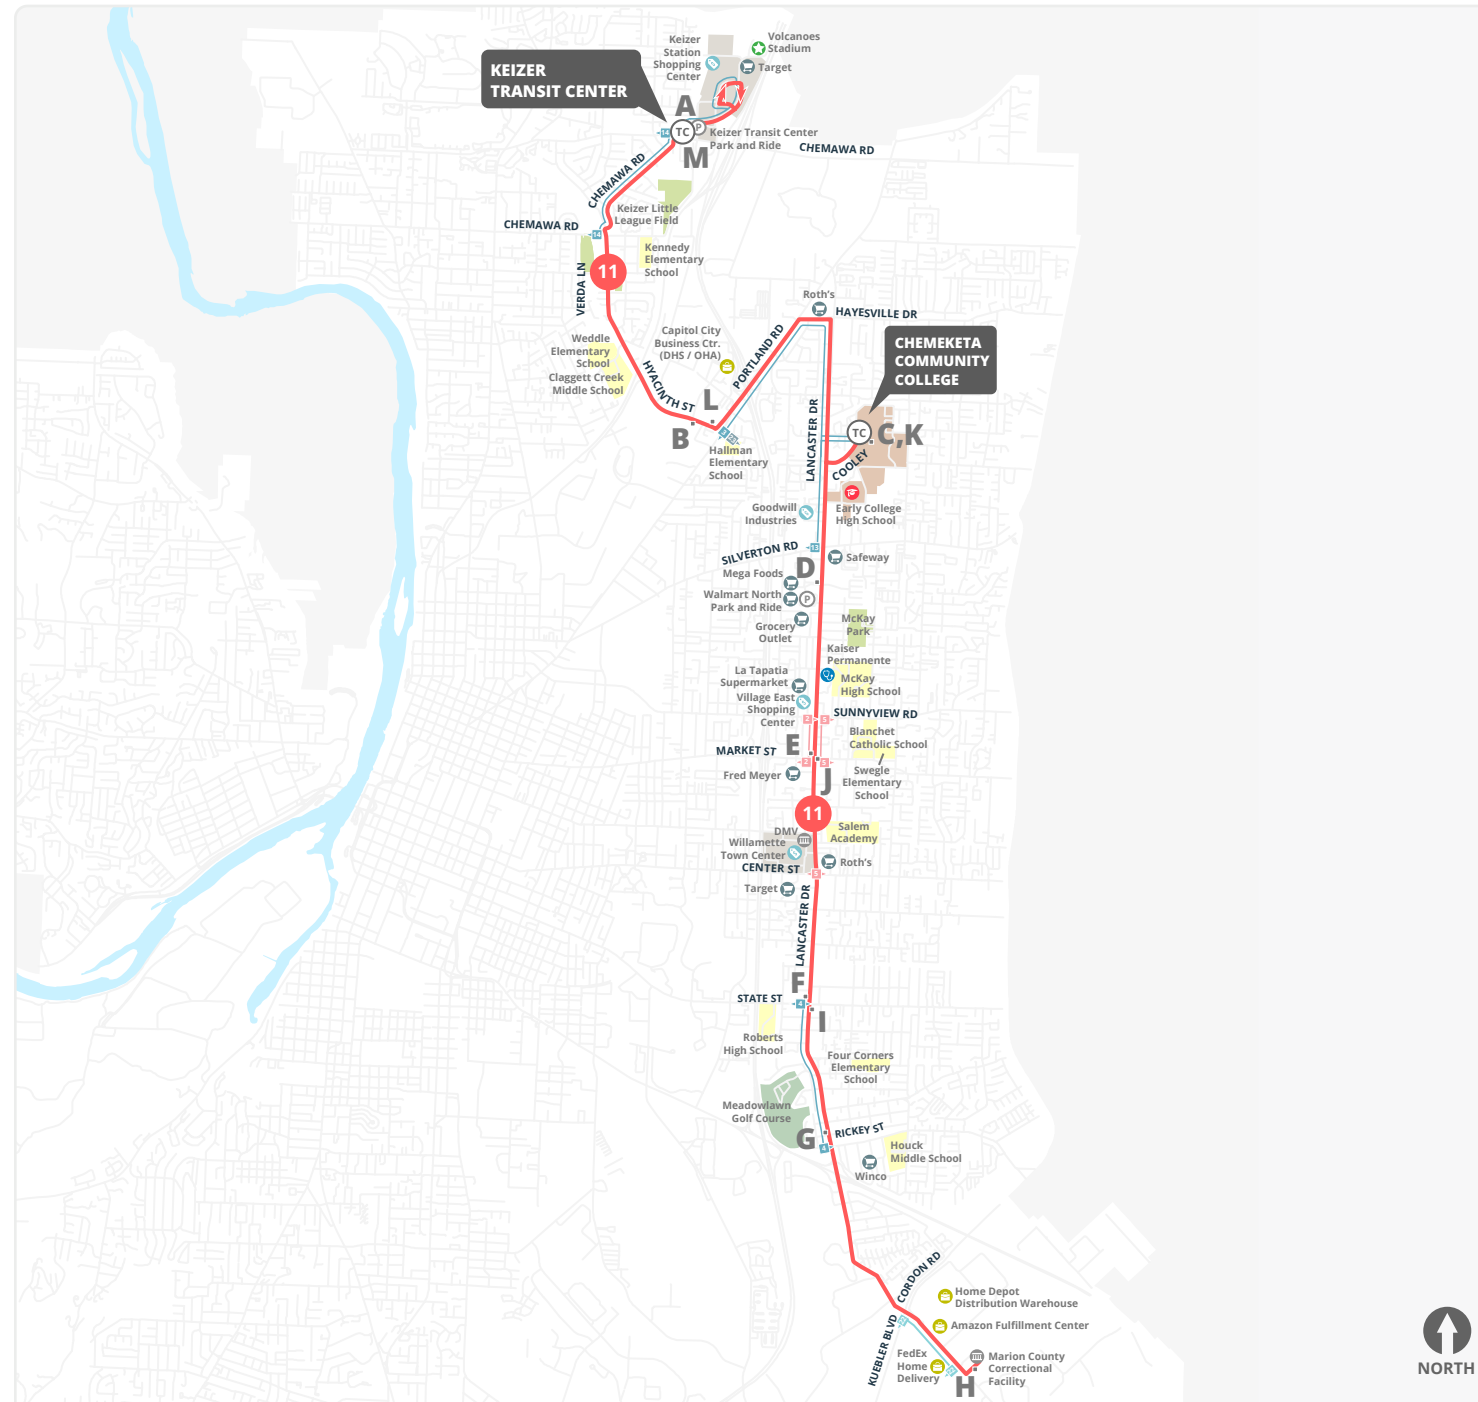

Timepoints are noted in **bold** and correspond with letters on the map and schedule.

Stop List | **To Keizer Transit Center**

- **H Marion Co. Correctional Facility**
  Aumsville Hwy @ Depot
  Lancaster @ Saddle Club
  Lancaster @ Eden
  Lancaster @ Sundial
  Lancaster @ Carson
  Lancaster @ Munkers
  Lancaster @ Macleay
  Lancaster @ Durbin
  Lancaster @ Mahrt
- **I Lancaster @ State**
  Lancaster @ Amber
  Lancaster @ Monroe
  Lancaster @ Auburn
  Lancaster @ Center
  Lancaster @ Denver
  Lancaster @ D St
  Lancaster @ Weathers
  Lancaster @ Cypress
- **J Lancaster @ Market**
  Lancaster @ Sunnyview
  Lancaster @ Wolverine
  Lancaster @ Beverly
  Lancaster @ Devonshire
  Lancaster @ Rich
  Lancaster @ Silverton Rd
  Lancaster @ Winema
- **K Chemeketa College - Bldg 2 - Bay A**
  Lancaster @ Satter
  Lancaster @ Ward
  Lancaster @ Jade
  Hayesville @ Nandale
  Portland Rd @ Hayesville
  Portland Rd @ Astoria
- **L Hyacinth @ Portland Rd**
  Hyacinth @ 25th
  Hyacinth @ Salem Industrial
  Verda @ Claxter
  Verda @ Chelan
  Verda @ Dearborn
  Verda @ Chemawa
  Chemawa @ Springtime
  Chemawa @ McLeod
- **M Keizer Transit Center**

Los tiempos están notados en letras **oscuras** y corresponde con letras en el mapa y el horario.

Interactive system map, route maps, and transfer route information are available at:
Cherriots.org/systemmap

Bus Fares

There are four types of passes:

- One-Ride cash fare
- Day Pass
- 30-Day Pass
- Annual Pass

More details at Cherriots.org/fares.

Tarifas de autobús

Hay cuatro tipos de pases:

- Un-Viaje
- Pase del Día
- Pase de 30 Días
- Pase Anual

Más detalles a Cherriots.org/tarifas.

Where to purchase bus passes

(available pass types vary by location)

- Cherriots Customer Service
- Chemeketa College Bookstore
- Roth's (Salem stores only)
- Safeway (Salem-Keizer stores only)
- Umopass.com or on the Umo app

Dónde comprar pases de autobús

(La disponibilidad y clase del pase varían por ubicación)

- Servicio al Cliente de Cherriots
- Librería de Chemeketa College
- Roth's (solamente tiendas de Salem-Keizer)
- Safeway (solamente tiendas de Salem-Keizer)
- Umopass.com o en la aplicación Umo

Detours

Routes may go on detour due to weather or road construction. Check detour updates at:

- Cherriots.org/alerts
- 503-588-2877

Desvíos

Las rutas pueden desviarse debido al clima o la construcción de carreteras. Revise las actualizaciones de desvíos a:

- Cherriots.org/alertas
- 503-588-2877

Cherriots.org
503-588-2877

220 High St. NE
Salem, OR 97301

printed on recycled paper