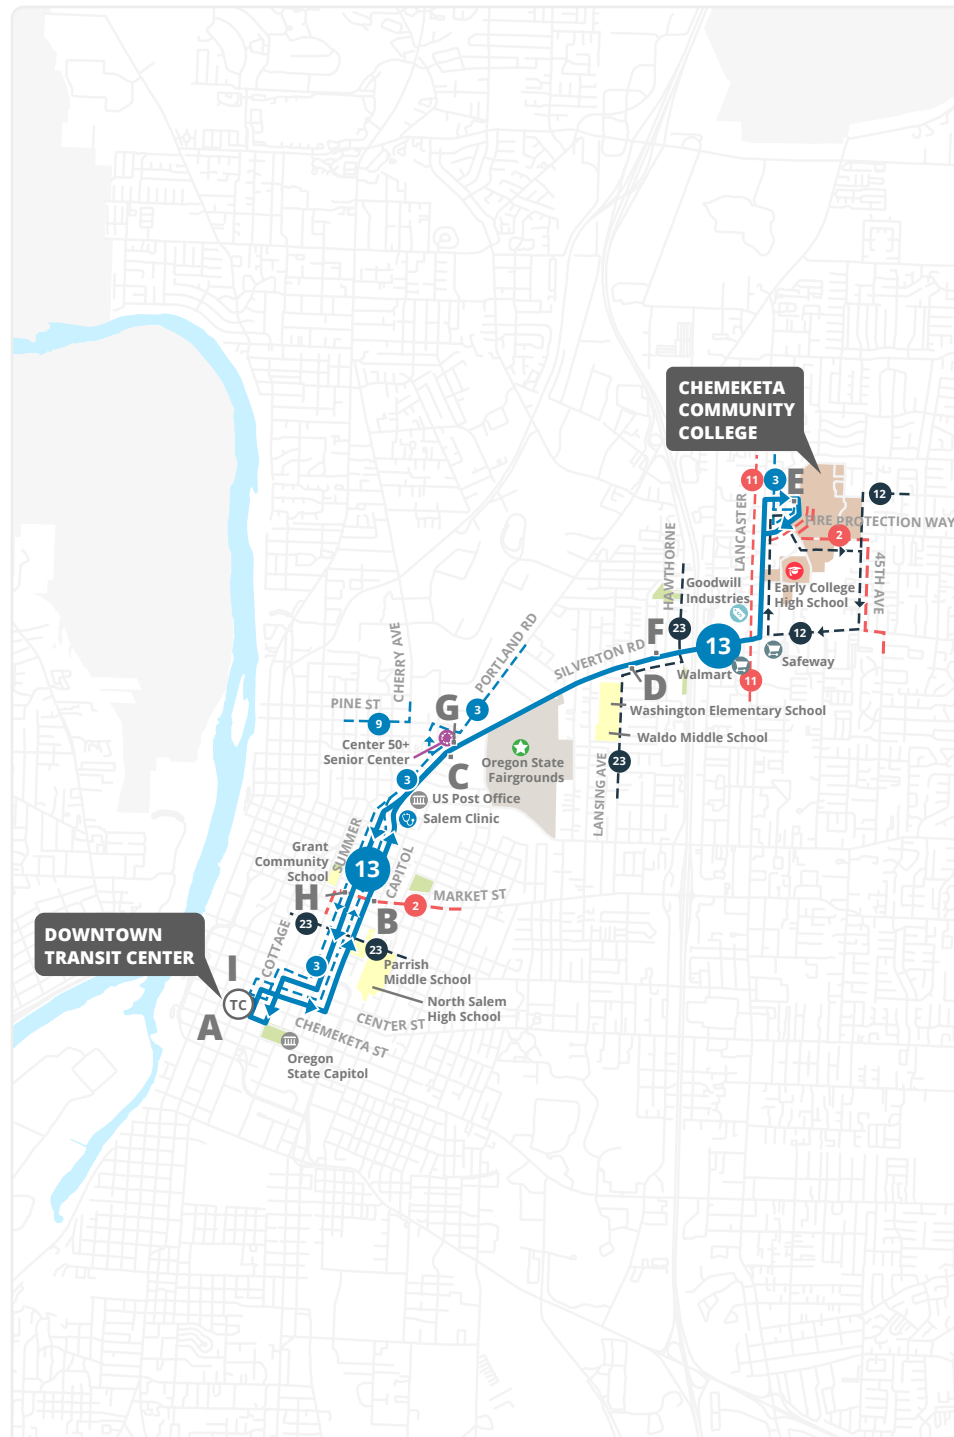

Información accesible para lectores de pantalla en [Cherriots.org/es/](https://Cherriots.org/es/)

Stop List | **To Chemeketa College**

**A Downtown Transit Center - Bay D**

- Center @ Cottage
- Center @ Winter
- Capitol @ Marion
- Capitol @ D St

**E Chemeketa College - Bldg 2**

Timepoints are noted in **bold** and correspond with letters on the map and schedule.

Stop List | **To Downtown Transit Center**

**E Chemeketa College - Bldg 2 - Bay E**

- Lancaster @ Cooley
- Lancaster @ Winema
- Lancaster @ Stortz
- Silverton Rd @ Fisher

**F Silverton Rd @ Robert**

- Silverton Rd @ Sedona
- Silverton Rd @ Highway Ave
- 2045 Silverton Rd

**G Silverton Rd @ Portland Rd**

- Fairgrounds Rd @ Columbia
- Fairgrounds Rd @ Academy
- Summer @ Madison
- Summer @ Norway
- Summer @ Hood

**H Summer @ Market**

- Summer @ D St
- Summer @ Union
- Cottage @ Center

**I Downtown Transit Center**

Los tiempos están notados en letras **oscuras** y corresponde con letras en el mapa y el horario.

Interactive system map, route maps, and transfer route information are available at: **Cherriots.org/systemmap**