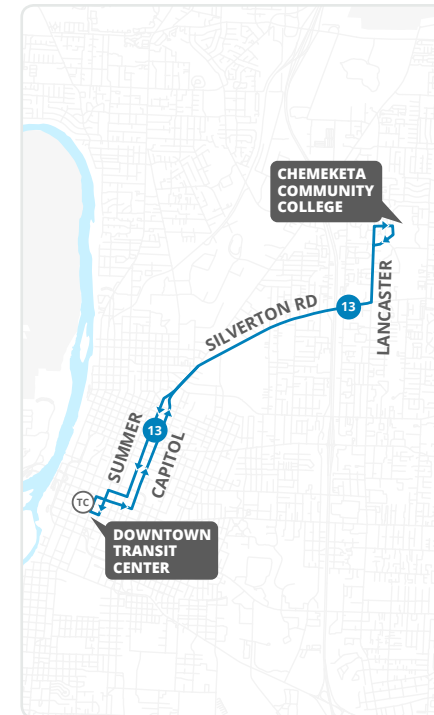

Effective
September 3, 2019