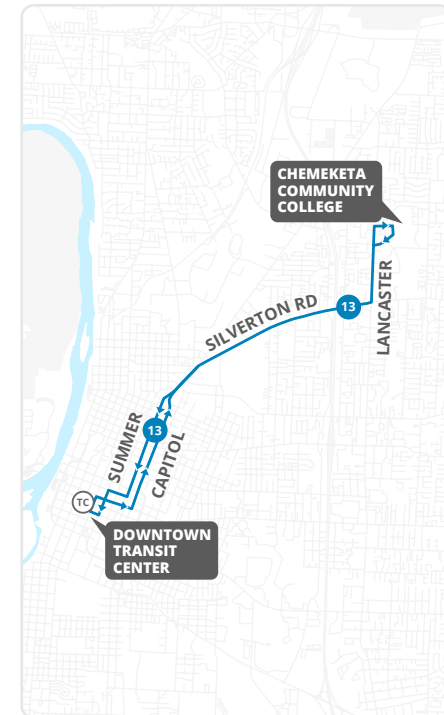

60-minute service all other times

Servicio de 60 minutos todas las otras horas