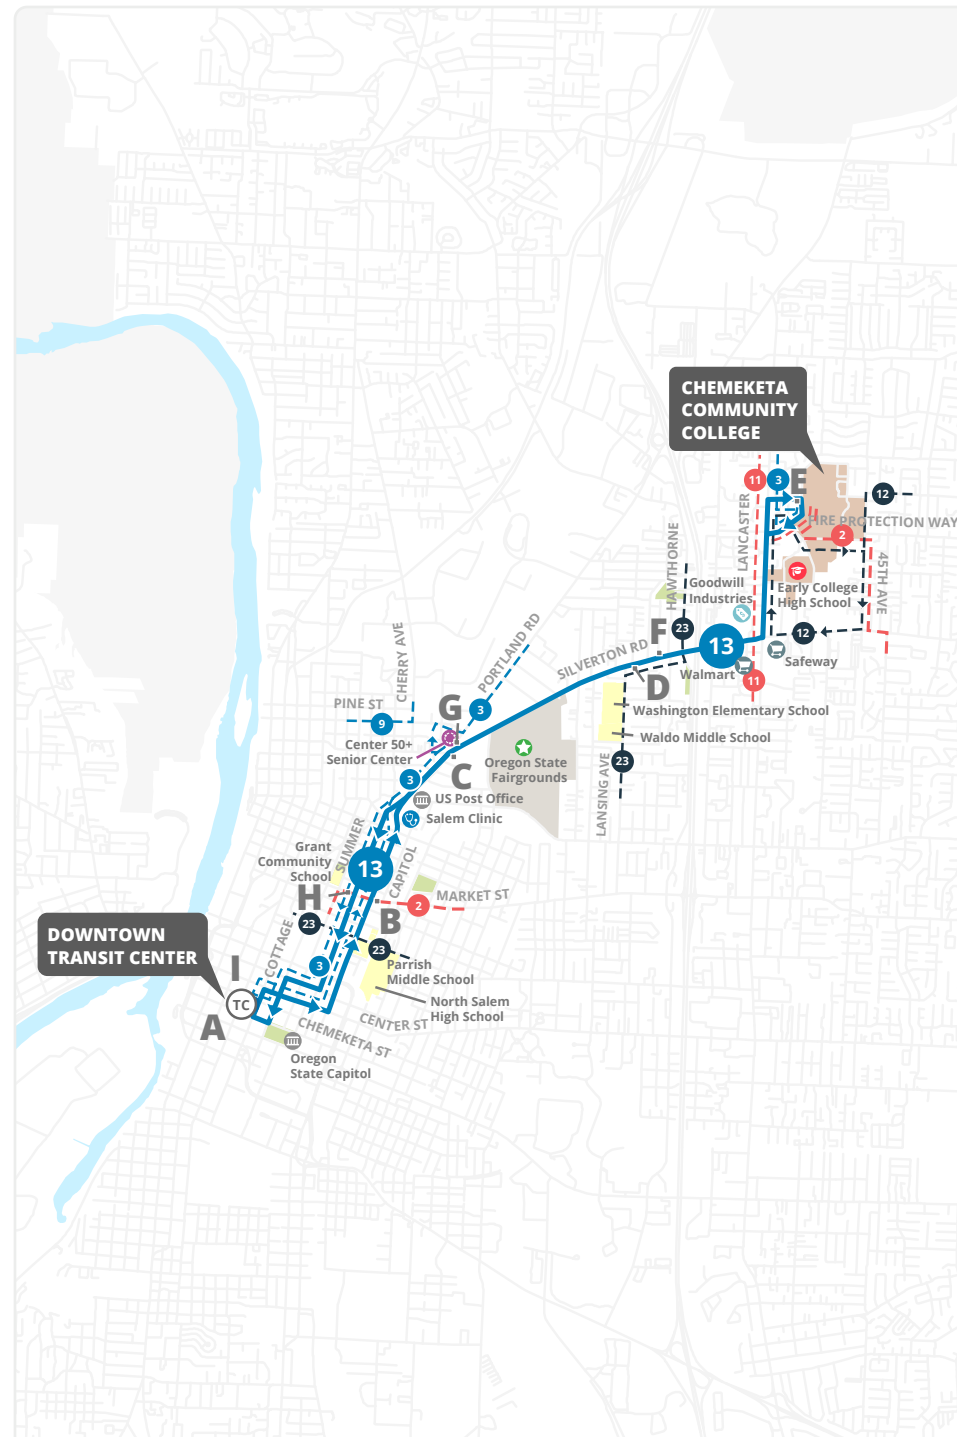

Información accesible para lectores de pantalla en [Cherriots.org/es/](https://www.cherriots.org/es/) 

Stop List | **To Chemeketa College**

A Downtown Transit Center - Bay B

- Center @ Cottage
- Center @ Winter
- Capitol @ Marion
- Capitol @ D St

E Chemeketa College - Bldg 2

Timepoints are noted in **bold** and correspond with letters on the map and schedule.

Stop List | **To Downtown Transit Center**

E Chemeketa College - Bldg 2 - Bay E

- Lancaster @ Cooley
- Lancaster @ Winema
- Lancaster @ Stortz
- Silverton Rd @ Fisher

F Silverton Rd @ Robert

- Silverton Rd @ Sedona
- Silverton Rd @ Highway Ave

G Silverton Rd @ Portland Rd

- 2045 Silverton Rd
- Fairgrounds Rd @ Columbia

D Silverton Rd @ 30th

- Fairgrounds Rd @ Academy
- Summer @ Madison
- Summer @ Norway
- Summer @ Hood

H Summer @ Market

- Summer @ D St
- Summer @ Union
- Cottage @ Center

I Downtown Transit Center

Los tiempos están notados en letras **oscuras** y corresponde con letras en el mapa y el horario.

Interactive system map, route maps, and transfer route information are available at:
Cherriots.org/systemmap