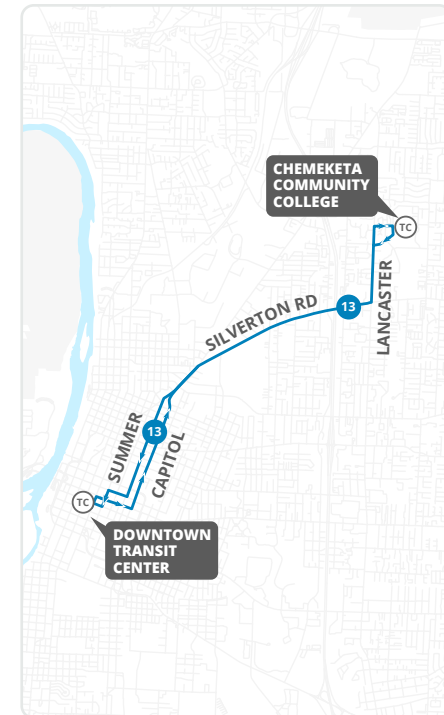

60-minute service all other times

Servicio de 60 minutos todas las otras horas

Effective
Sept. 5, 2021