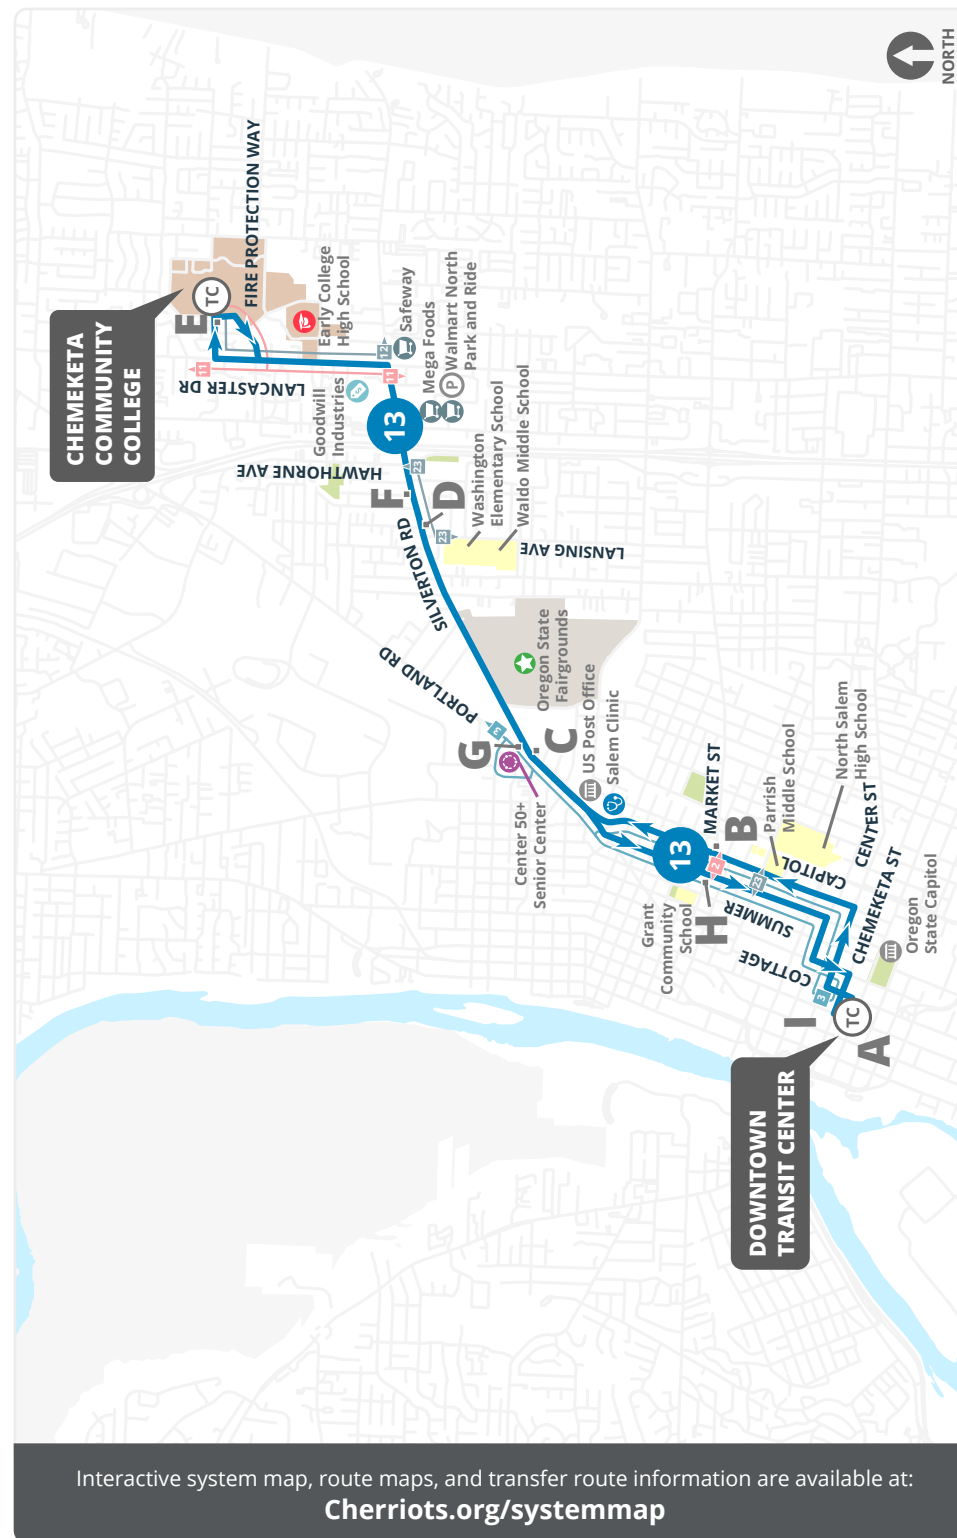

Stop List | **To Chemeketa College**

A Downtown Transit Center - Bay B

- Center @ Cottage
- Center @ Winter
- Capitol @ Marion
- Capitol @ D St

B Capitol @ Market

- Capitol @ Shipping
- Capitol @ Madison
- Fairgrounds Rd @ Sunnyview

C Silverton Rd @ Portland Rd

- Silverton Rd @ Lana
- Silverton Rd @ Evergreen

D Silverton Rd @ 30th

- Silverton Rd @ Hawthorne
- Silverton Rd @ Fisher
- Lancaster @ Silverton Rd
- Lancaster @ Winema
- Lancaster @ Satter

E Chemeketa College - Bldg 2

Timepoints are noted in **bold** and correspond with letters on the map and schedule.

Stop List | **To Downtown Transit Center**

E Chemeketa College - Bldg 2 - Bay E

- Lancaster @ Cooley
- Lancaster @ Winema
- Lancaster @ Stortz
- Silverton Rd @ Fisher

F Silverton Rd @ Robert

- Silverton Rd @ Sedona
- Silverton Rd @ Highway Ave
- 2045 Silverton Rd

G Silverton Rd @ Portland Rd

- Fairgrounds Rd @ Columbia
- Fairgrounds Rd @ Academy
- Summer @ Madison
- Summer @ Norway
- Summer @ Hood

H Summer @ Market

- Summer @ D St
- Summer @ Union
- Cottage @ Center

I Downtown Transit Center

Los tiempos están notados en letras **oscuras** y corresponde con letras en el mapa y el horario.

Bus Fares

There are five types of passes:

- One-Ride cash fare
- Day Pass
- 30-Day Pass
- Universal Month Pass
- Annual Pass

More details at Cherriots.org/fares.

Tarifas de autobús

Hay cinco tipos de pases:

- Un-Viaje
- Pase del Día
- Pase de 30 Días
- Pase de Mes Universal
- Pase Anual

Más detalles a Cherriots.org/tarifas.

Where to purchase bus passes

(available pass types vary by location)

- Cherriots Customer Service
- Chemeketa College Bookstore
- Roth's (Salem stores only)
- Safeway (Salem-Keizer stores only)

Dónde comprar pases de autobús

(La disponibilidad y clase del pase varían por ubicación)

- Servicio al Cliente de Cherriots
- Librería de Chemeketa College
- Roth's (solamente tiendas de Salem)
- Safeway (solamente tiendas de Salem-Keizer)

Detours

Routes may go on detour due to weather or road construction. Check detour updates at:

- Cherriots.org/alerts
- 503-588-2877
- [Twitter.com/Cherriots](https://twitter.com/Cherriots)

Desvíos

Las rutas pueden desviarse debido al clima o la construcción de carreteras. Revise las actualizaciones de desvíos a:

- Cherriots.org/alertas
- 503-588-2877
- [Twitter.com/Cherriots](https://twitter.com/Cherriots)

Cherriots.org

503-588-2877

220 High St. NE
Salem, OR 97301

♻️ printed on recycled paper