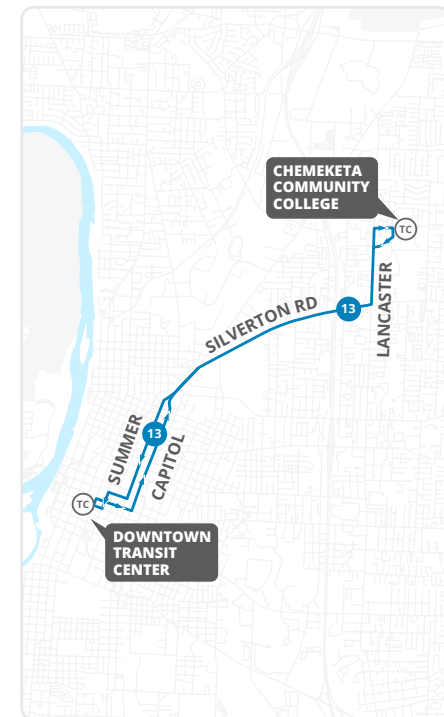

60-minute service all other times

Servicio de 60 minutos todas las otras horas

Effective
Sept. 5, 2021