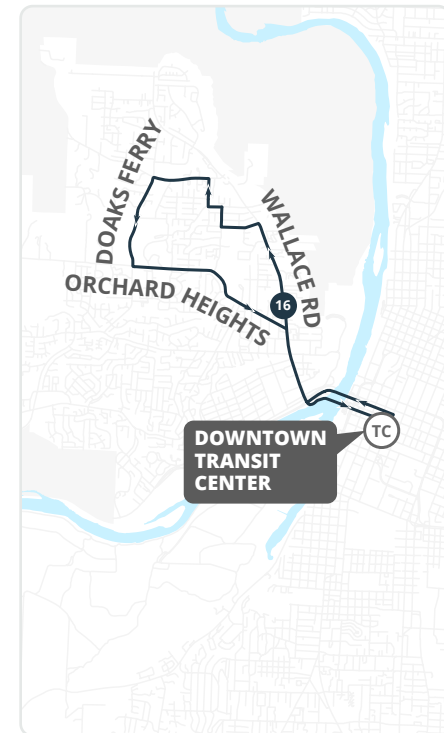

Effective
Sept. 5, 2021