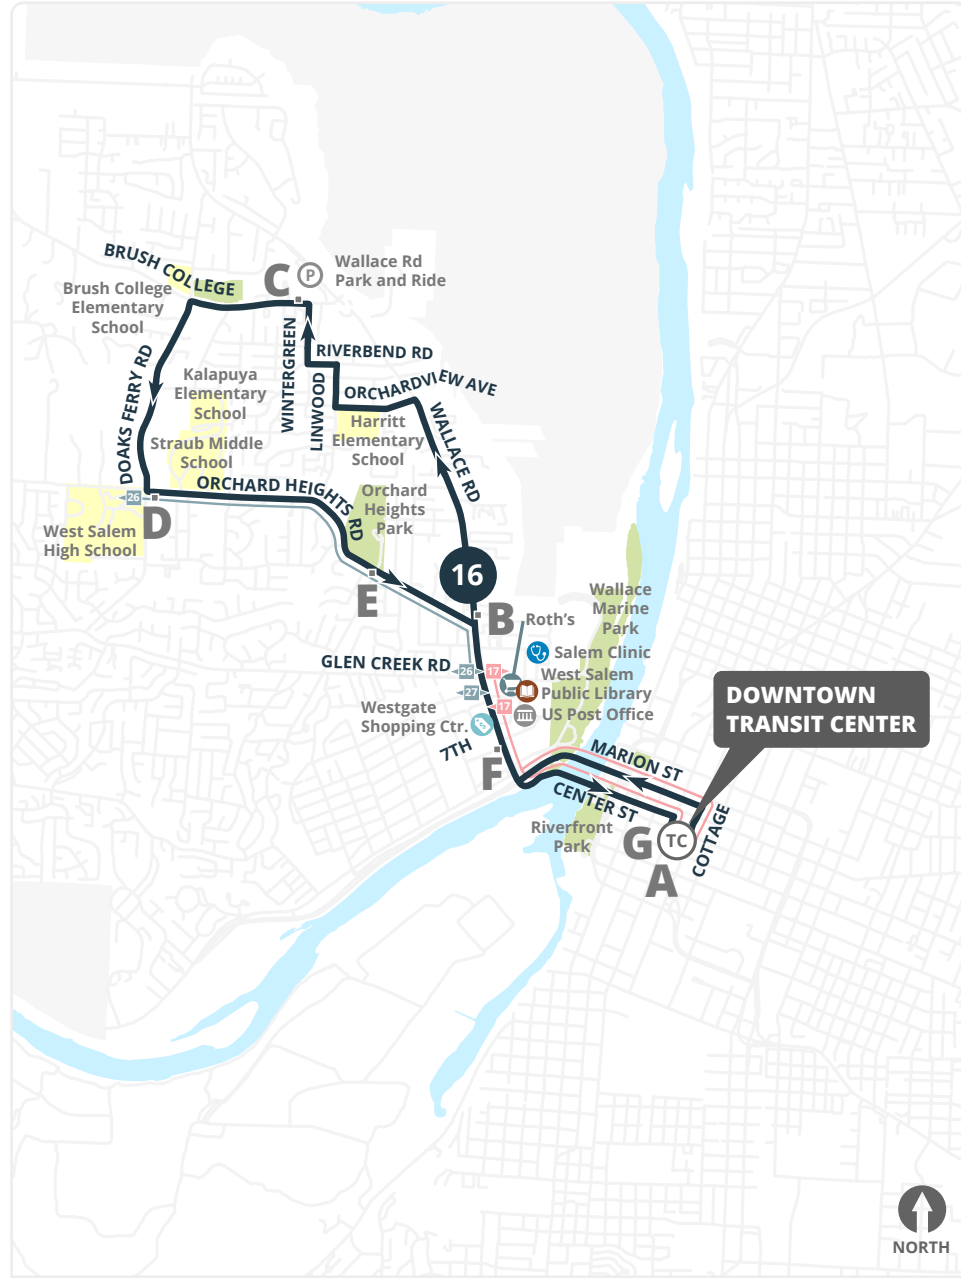

Shared
Route
Path

16 26

Route 16 and 26 schedules are offset to provide service every 30 minutes on Orchard Heights Road. (weekdays only)

Interactive system map, route maps, and transfer route information are available at:
Cherriots.org/systemmap

Stop List | To West Salem

A Downtown Transit Center - Bay E

Marion @ Liberty

Wallace @ Taggart

Wallace @ Glen Creek

B Wallace @ Orchard Heights

Marion @ Liberty

Wallace @ Taggart

Marion @ Liberty

Wallace @ Taggart

Wallace @ Glen Creek

Marion @ Liberty

Stop List | To Downtown Transit Center

B Wallace @ Orchard Heights

Wallace @ Hope

Wallace @ Empire

Wallace @ Taggart

F Wallace @ Bassett

Center @ Liberty

G Downtown Transit Center

Center @ Liberty

Wallace @ Taggart

Wallace @ Glen Creek

Marion @ Liberty