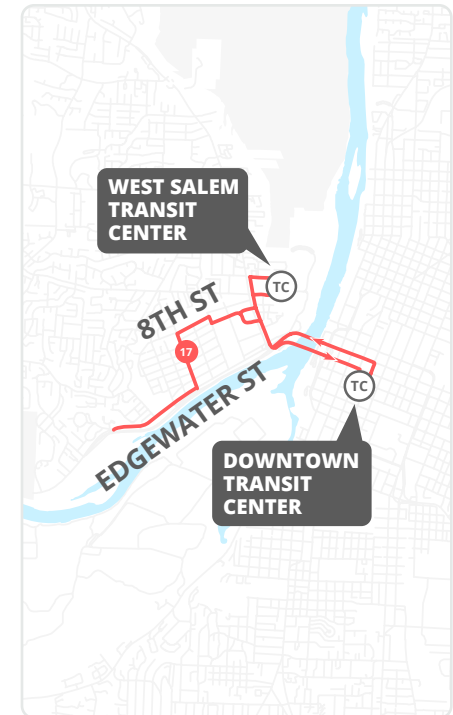

Effective
Sept. 5, 2021