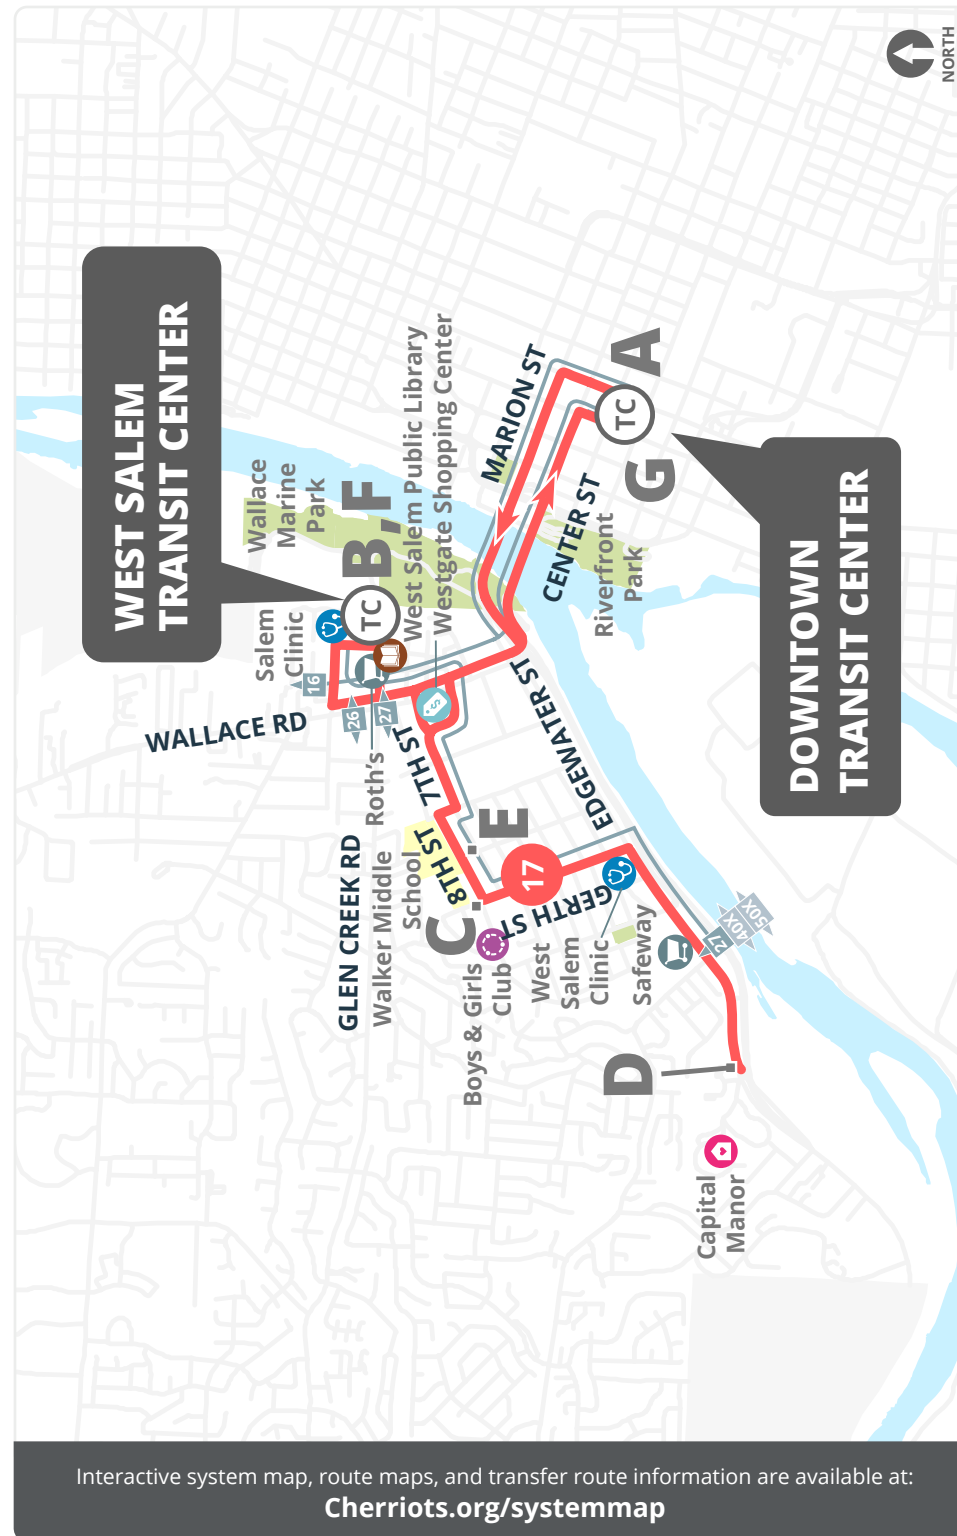

Información accesible para lectores de pantalla en [Cherriots.org/es/](https://cherriots.org/es/)

Stop List | **To West Salem**

A Downtown Transit Center - Bay O

- Marion @ Liberty
- Wallace @ Taggart
- Wallace @ Glen Creek
- Taybin @ 5th

B West Salem Transit Center - Bay D

- 7th @ Wallace
- 7th @ Patterson
- 8th @ Patterson

C 8th @ Gerth

- Gerth @ Ruge
- Gerth @ 3rd
- Edgewater @ Kingwood
- Edgewater @ Rosemont

D Edgewater @ Manorview

Stop List | **To Downtown Transit Center**

D Edgewater @ Manorview

- Edgewater @ Rosemont
- Edgewater @ Kingwood
- Gerth @ Elm
- Gerth @ 7th

E 8th @ McNary

- 7th @ Patterson
- Taggart @ Wallace
- Wallace @ Glen Creek
- Taybin @ 5th

F West Salem Transit Center - Bay E

- Wallace @ Taggart
- Wallace @ Bassett
- Center @ Liberty

G Downtown Transit Center

Timepoints are noted in **bold** and correspond with letters on the map and schedule.

Los tiempos están notados en letras **oscuras** y corresponde con letras en el mapa y el horario.