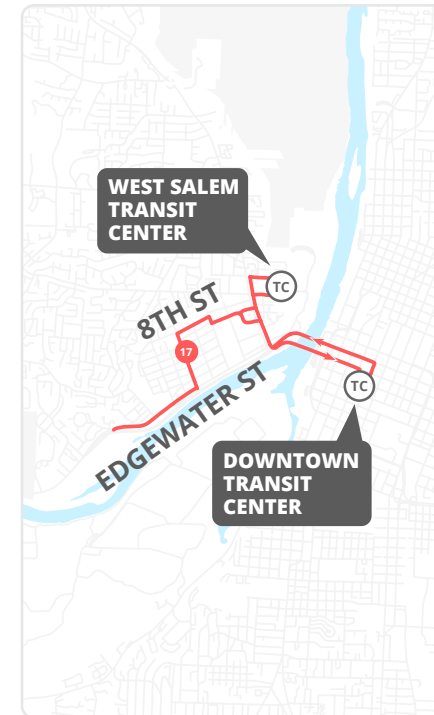

Información accesible para lectores de pantalla en [Cherriots.org/es/](https://cherriots.org/es/)

Stop List | **To West Salem**

**A Downtown Transit Center - Bay O**

- Marion @ Liberty
- Wallace @ Taggart
- Wallace @ Glen Creek
- Taybin @ 5th

Stop List | **To Downtown Transit Center**

**D Edgewater @ Manorview**

- Edgewater @ Rosemont
- Edgewater @ Kingwood
- Gerth @ Elm
- Gerth @ 7th

**E 8th @ McNary**

- 7th @ Patterson
- Taggart @ Wallace
- Wallace @ Glen Creek
- Taybin @ 5th

**F West Salem Transit Center - Bay E**

- Wallace @ Taggart
- Wallace @ Bassett
- Center @ Liberty

**G Downtown Transit Center**

Timepoints are noted in **bold** and correspond with letters on the map and schedule.

**Edgewater Street**

**15-MINUTE SERVICE**

Weekdays 6 a.m. - 7 p.m.

**SERVICIO DE 15 MINUTOS**  
Días de semana 6 a.m. - 7 p.m.

30 - 60-minute service all other times  
Servicio de 30 a 60 minutos todas las otras horas