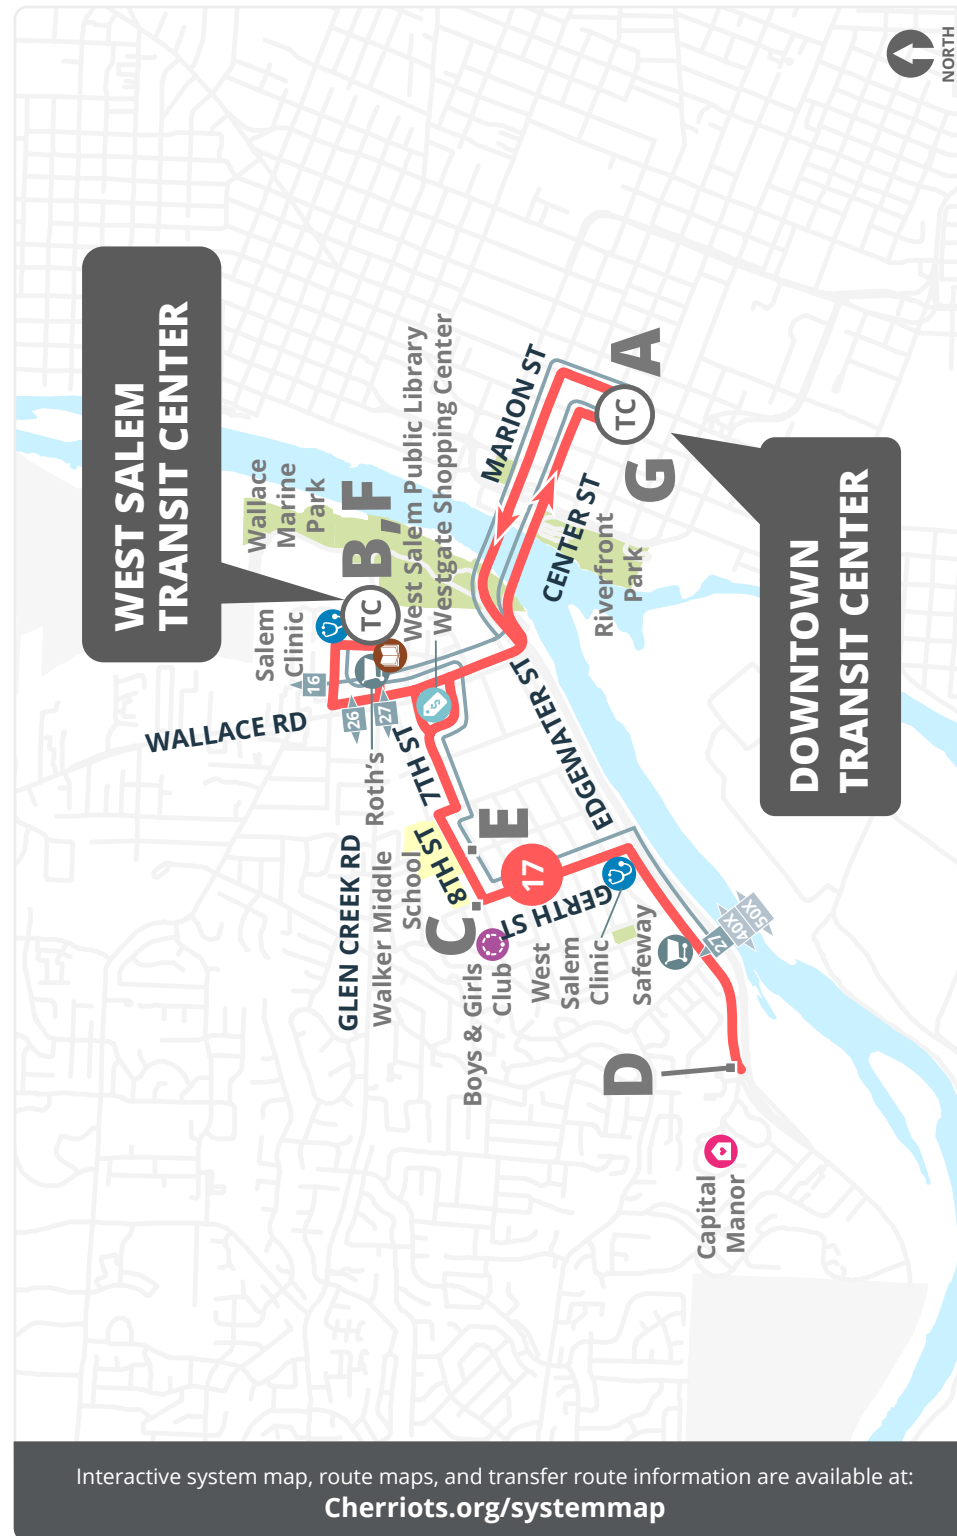

Stop List | **To West Salem**

A Downtown Transit Center - Bay O

- Marion @ Liberty
- Wallace @ Taggart
- Wallace @ Glen Creek
- Taybin @ 5th

B West Salem Transit Center - Bay D

- 7th @ Wallace
- 7th @ Patterson
- 8th @ Patterson

C 8th @ Gerth

- Gerth @ Ruge
- Gerth @ 3rd
- Edgewater @ Kingwood
- Edgewater @ Rosemont

D Edgewater @ Manorview

Stop List | **To Downtown Transit Center**

D Edgewater @ Manorview

- Edgewater @ Rosemont
- Edgewater @ Kingwood
- Gerth @ Elm
- Gerth @ 7th

E 8th @ McNary

- 7th @ Patterson
- Taggart @ Wallace
- Wallace @ Glen Creek
- Taybin @ 5th

F West Salem Transit Center - Bay E

- Wallace @ Taggart
- Wallace @ Bassett
- Center @ Liberty

G Downtown Transit Center

Timepoints are noted in **bold** and correspond with letters on the map and schedule.

Los tiempos están notados en letras **oscuras** y corresponde con letras en el mapa y el horario.

Interactive system map, route maps, and transfer route information are available at:
Cherriots.org/systemmap

Bus Fares

There are five types of passes:

- One-Ride cash fare
- Day Pass
- 30-Day Pass
- Universal Month Pass
- Annual Pass

More details at Cherriots.org/fares.

Tarifas de autobús

Hay cinco tipos de pases:

- Un-Viaje
- Pase del Día
- Pase de 30 Días
- Pase de Mes Universal
- Pase Anual

Más detalles a Cherriots.org/tarifas.

Where to purchase bus passes

(available pass types vary by location)

- Cherriots Customer Service
- Chemeketa College Bookstore
- Roth's (Salem stores only)
- Safeway (Salem-Keizer stores only)

Dónde comprar pases de autobús

(La disponibilidad y clase del pase varían por ubicación)

- Servicio al Cliente de Cherriots
- Librería de Chemeketa College
- Roth's (solamente tiendas de Salem)
- Safeway (solamente tiendas de Salem-Keizer)

Detours

Routes may go on detour due to weather or road construction. Check detour updates at:

- Cherriots.org/alerts
- 503-588-2877
- [Twitter.com/Cherriots](https://twitter.com/Cherriots)

Desvíos

Las rutas pueden desviarse debido al clima o la construcción de carreteras. Revise las actualizaciones de desvíos a:

- Cherriots.org/alertas
- 503-588-2877
- [Twitter.com/Cherriots](https://twitter.com/Cherriots)

Cherriots.org

503-588-2877

220 High St. NE
Salem, OR 97301

♻️ printed on recycled paper