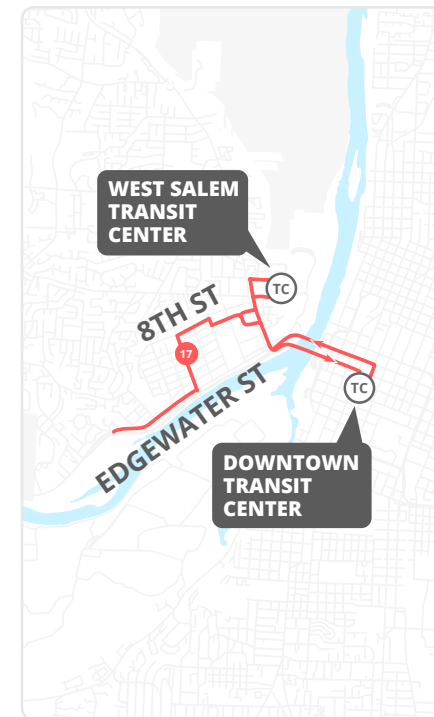

Información accesible para lectores de pantalla en [Cherriots.org/es/](https://www.cherriots.org/es/)

Stop List | **To West Salem**

**A Downtown Transit Center - Bay O**

- Marion @ Liberty
- Wallace @ Taggart
- Wallace @ Glen Creek
- Taybin @ 5th

Stop List | **To Downtown Transit Center**

**D Edgewater @ Manorview**

- Edgewater @ Rosemont
- Edgewater @ Kingwood
- Gerth @ Elm
- Gerth @ 7th

**E 8th @ McNary**

- 7th @ Patterson
- Taggart @ Wallace
- Wallace @ Glen Creek
- Taybin @ 5th

**F West Salem Transit Center - Bay E**

- Wallace @ Taggart
- Wallace @ Bassett
- Center @ Liberty

**G Downtown Transit Center**

Timepoints are noted in **bold** and correspond with letters on the map and schedule.

**Edgewater Street**

**15-MINUTE SERVICE**

Weekdays 6 a.m. - 7 p.m.

**SERVICIO DE 15 MINUTOS**  
Días de semana 6 a.m. - 7 p.m.

30 - 60-minute service all other times  
Servicio de 30 a 60 minutos todas las otras horas