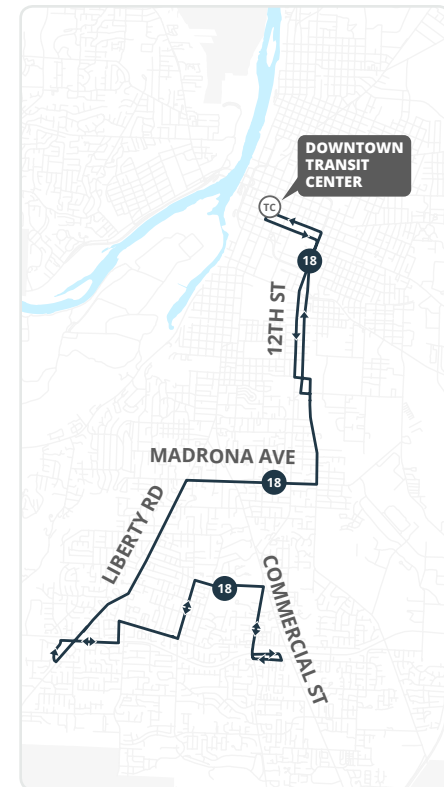

## How to read the schedule

- Select the schedule for the day of the week and direction you are traveling.
- Select the prior timepoint closest to your boarding location based on the map on the reverse and match to the corresponding letters across the top of the schedule.
- Read down the column to the time you want to begin your trip.
- Please note all stops are not listed on this schedule. Your stop may be between timepoints. (See stop list)
- If the time is blank the bus does not serve that stop on that trip.

**O Downtown Transit Center**

Los tiempos están notados en letras **oscuras** y corresponde con letras en el mapa y el horario.

Shared  
Route  
Path

Route 8 and 18 schedules are offset to provide service every 30 minutes from Skyline Road to the Downtown Transit Center.

**Cherriots.org**  
503-588-2877

220 High St. NE,  
Salem, OR 97301

printed on recycled paper

**12th /  
Liberty**

**60-MINUTE SERVICE**

SERVICIO DE 60 MINUTOS

Effective  
**September 3, 2019**