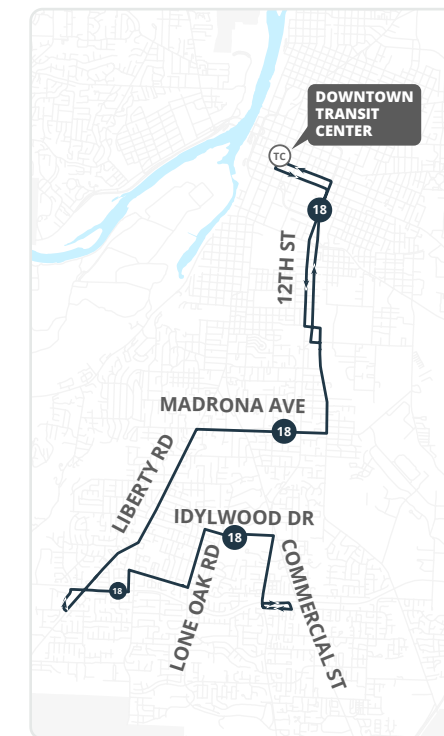

Effective
Sept. 5, 2021