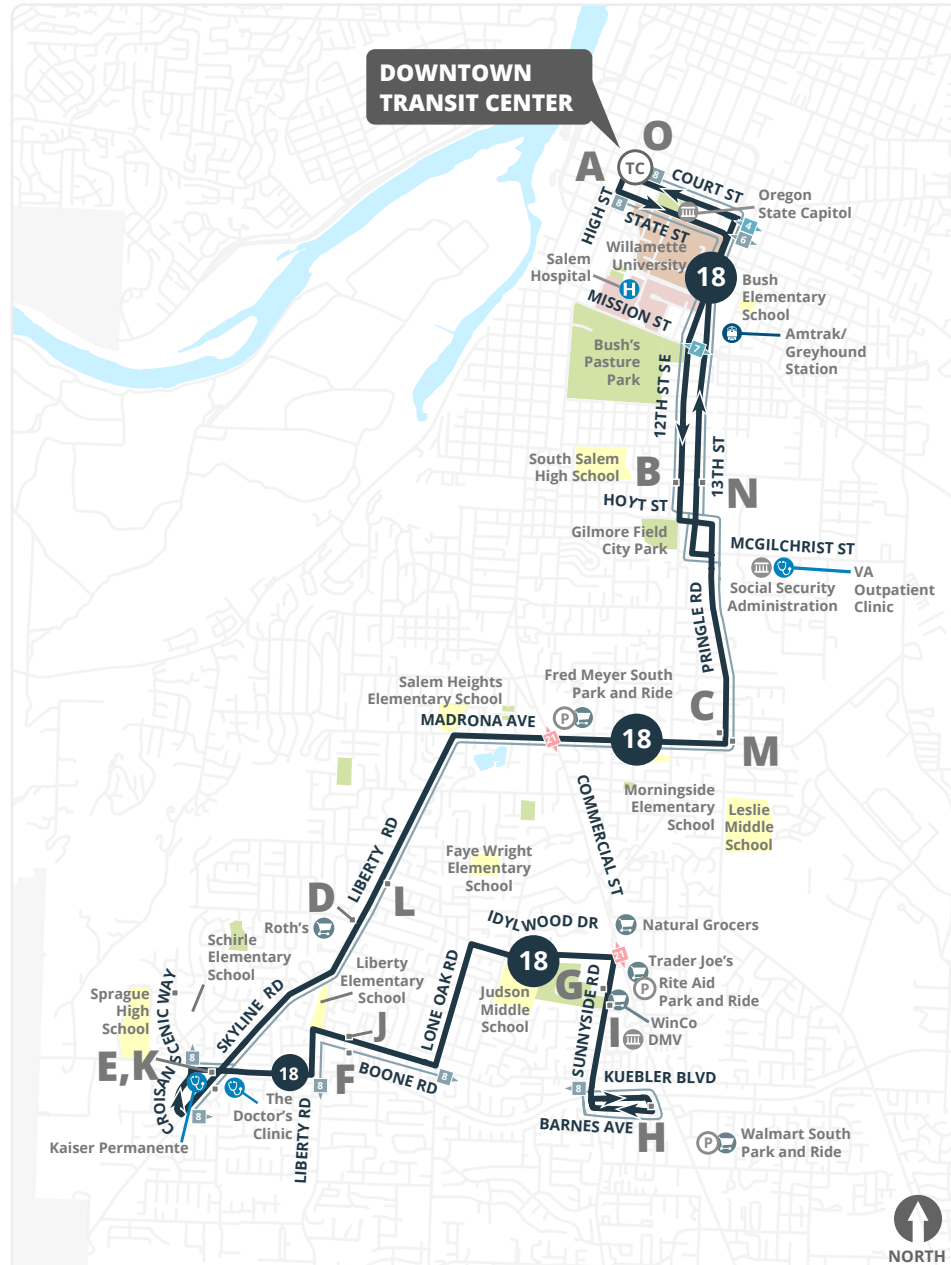

Stop List | **To South Salem**

A Downtown Transit Center - Bay I

- State @ Cottage
- State @ Capitol Bldg
- State @ 12th
- 12th @ Mill
- 12th @ Leslie
- 12th @ Lee
- 12th @ Hines
- 12th @ Howard

B 12th @ Rural

L Liberty @ Friendship

- Liberty @ Vine
- Liberty @ Harvard
- Liberty @ Madrona
- Madrona @ Halifax
- Madrona @ Hillview
- Madrona @ Commercial
- Madrona @ Pioneer
- Madrona @ Peck

M Pringle @ Georgia

- Pringle @ Salishan
- Pringle @ Woodacre
- Pringle @ Peace
- McGilchrist @ Pringle
- 13th @ McGilchrist

N 13th @ Rural

- 13th @ Howard
- 13th @ Hines
- 13th @ Amtrak Station
- Court @ Capitol
- Court @ Winter
- Court @ Cottage

O Downtown Transit Center

Los tiempos están notados en letras **oscuras** y corresponde con letras en el mapa y el horario.

Shared Route Path

Route 8 and 18 schedules are offset to provide service every 30 minutes from Skyline Road to the Downtown Transit Center.

Interactive system map, route maps, and transfer route information are available at: Cherriots.org/systemmap