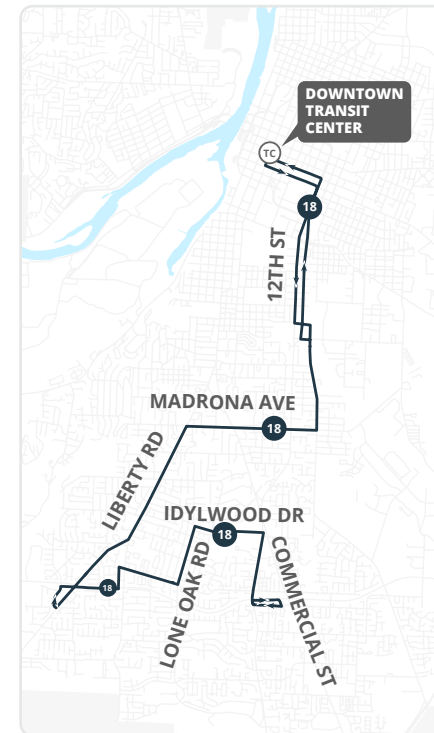

Effective
Sept. 5, 2021