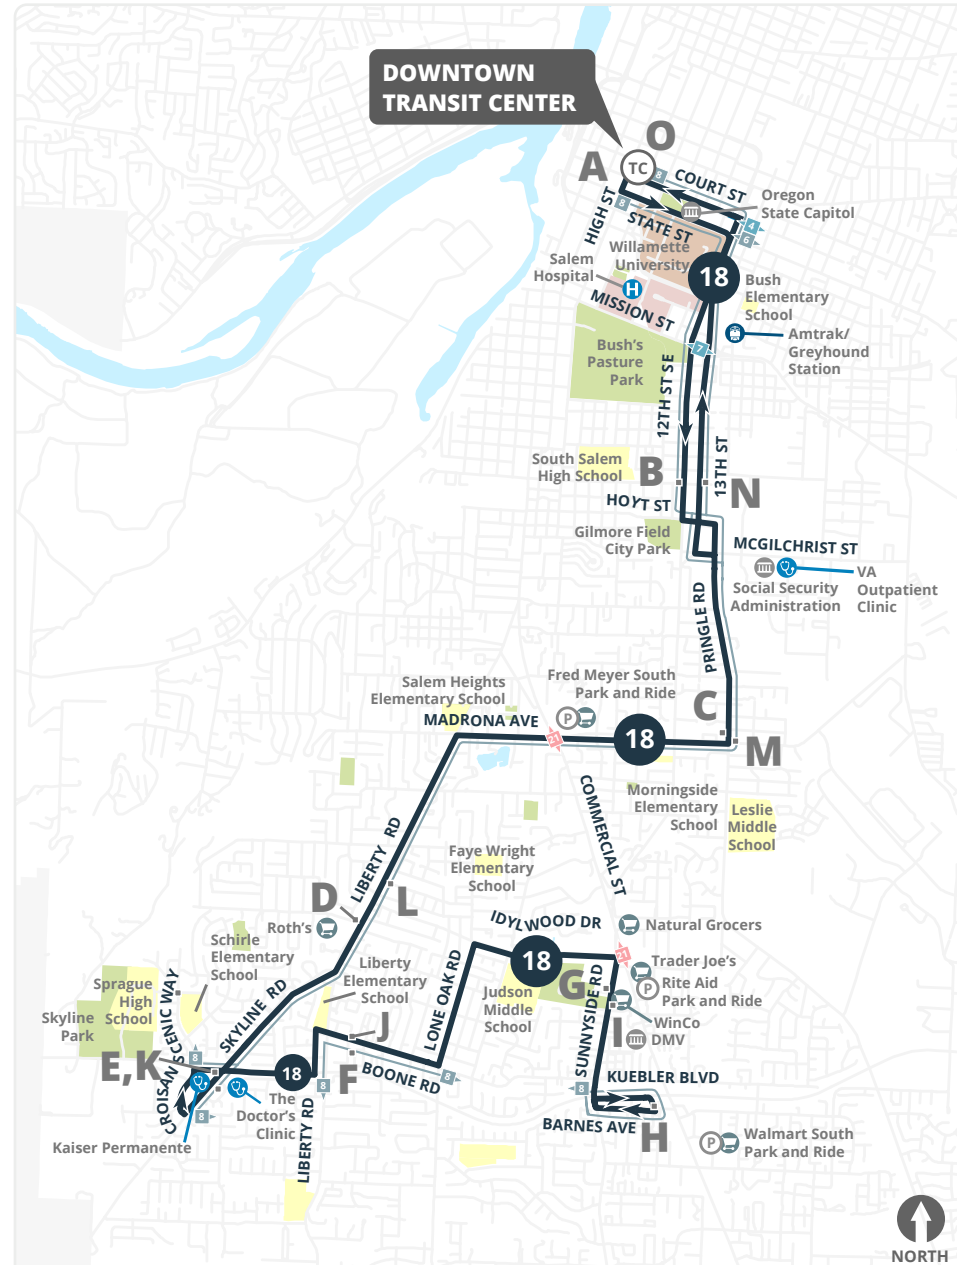

How to read the schedule

- Select the schedule for the day of the week and direction you are traveling.
- Select the prior timepoint closest to your boarding location based on the map on the reverse and match to the corresponding letters across the top of the schedule.
- Read down the column to the time you want to begin your trip.
- Please note all stops are not listed on this schedule. Your stop may be between timepoints. (See stop list.)
- If the time is blank the bus does not serve that stop on that trip.

L Liberty @ Friendship

- Liberty @ Vine
- Liberty @ Harvard
- Liberty @ Madrona
- Madrona @ Halifax
- Madrona @ Hillview
- Madrona @ Commercial
- Madrona @ Pioneer
- Madrona @ Peck

M Pringle @ Georgia

- Pringle @ Salishan
- Pringle @ Woodacre
- Pringle @ Peace
- McGilchrist @ Pringle
- 13th @ McGilchrist

N 13th @ Rural

- 13th @ Howard
- 13th @ Hines
- 13th @ Amtrak Station
- Court @ Capitol
- Court @ Winter
- Court @ Cottage

O Downtown Transit Center

Los tiempos están notados en letras **oscuras** y corresponde con letras en el mapa y el horario.

Shared Route Path

Route 8 and 18 schedules are offset to provide service every 30 minutes from Skyline Road to the Downtown Transit Center.

Interactive system map, route maps, and transfer route information are available at: **Cherriots.org/systemmap**