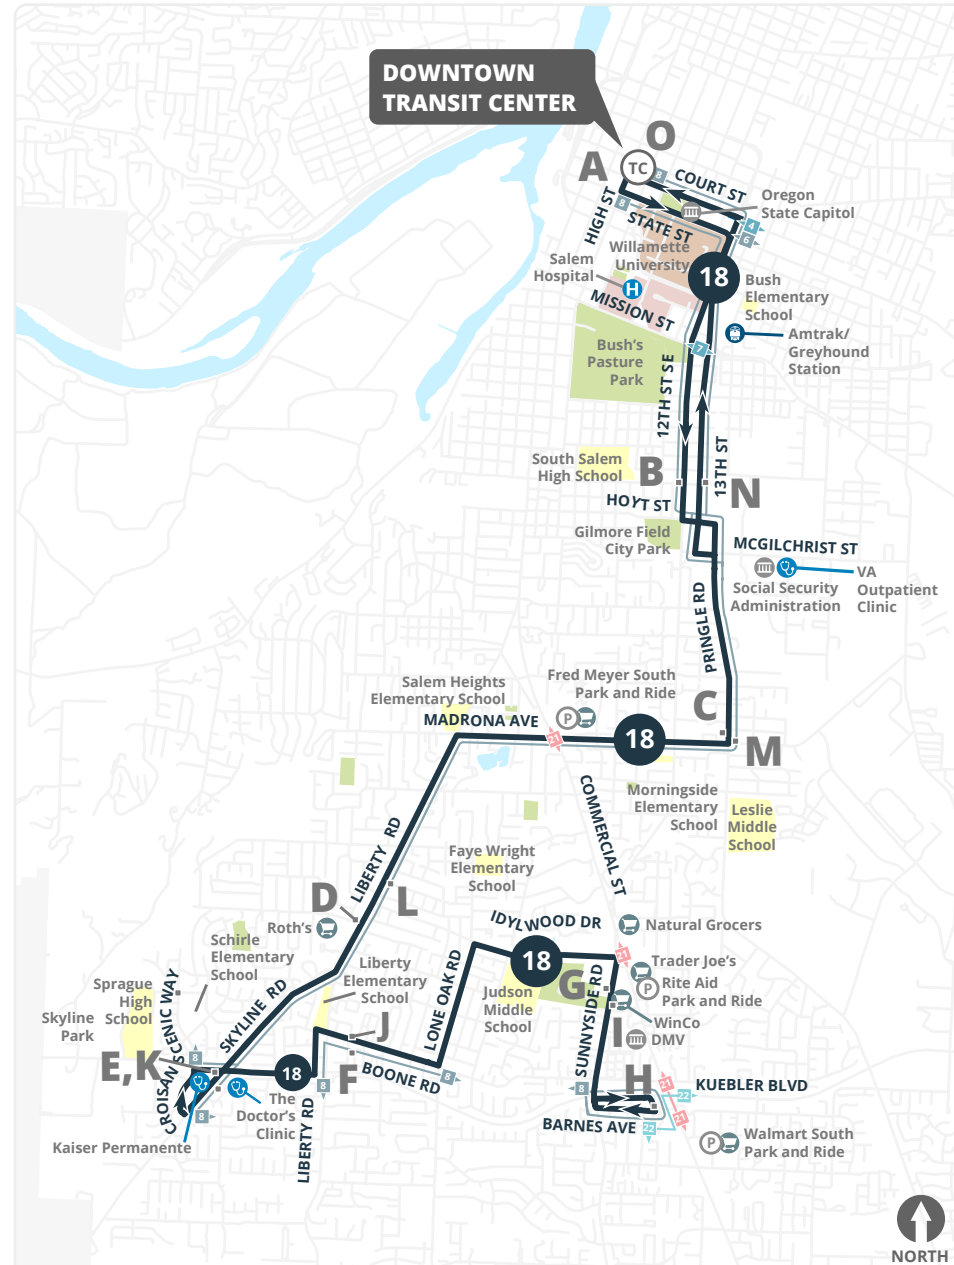

- Liberty @ Vine
- Liberty @ Harvard
- Liberty @ Madrona
- Madrona @ Halifax
- Madrona @ Hillview
- Madrona @ Commercial
- Madrona @ Pioneer
- Madrona @ Peck

**M Pringle @ Georgia**

- Pringle @ Salishan
- Pringle @ Woodacre
- Pringle @ Peace
- McGilchrist @ Pringle
- 13th @ McGilchrist

**N 13th @ Rural**

- 13th @ Howard
- 13th @ Hines
- 13th @ Amtrak Station
- Court @ Capitol
- Court @ Winter
- Court @ Cottage

**O Downtown Transit Center**

Los tiempos están notados en letras **oscuras** y corresponde con letras en el mapa y el horario.

Timepoints are noted in **bold** and correspond with letters on the map and schedule.

Shared Route Path

Route 8 and 18 schedules are offset to provide service every 30 minutes from Skyline Road to the Downtown Transit Center.

Interactive system map, route maps, and transfer route information are available at: **Cherriots.org/systemmap**

**Bus Fares**

There are four types of passes:

- One-Ride cash fare
- Day Pass
- 30-Day Pass
- Annual Pass