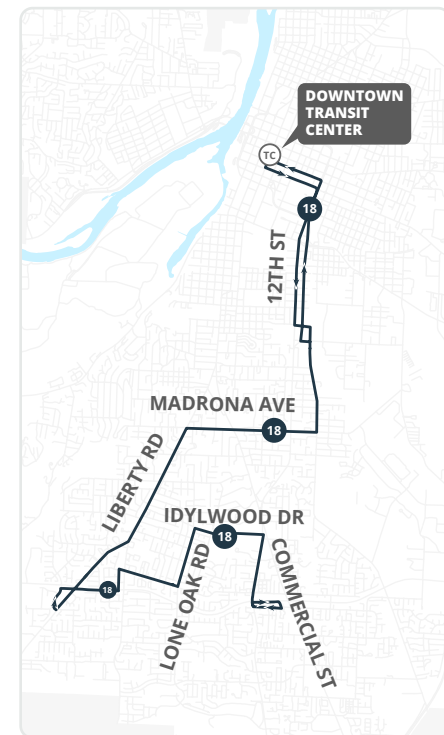

12th / Liberty
via Lone Oak

Operates Monday-Saturday
Opera de lunes a sábado

60-MINUTE SERVICE
SERVICIO DE 60 MINUTOS