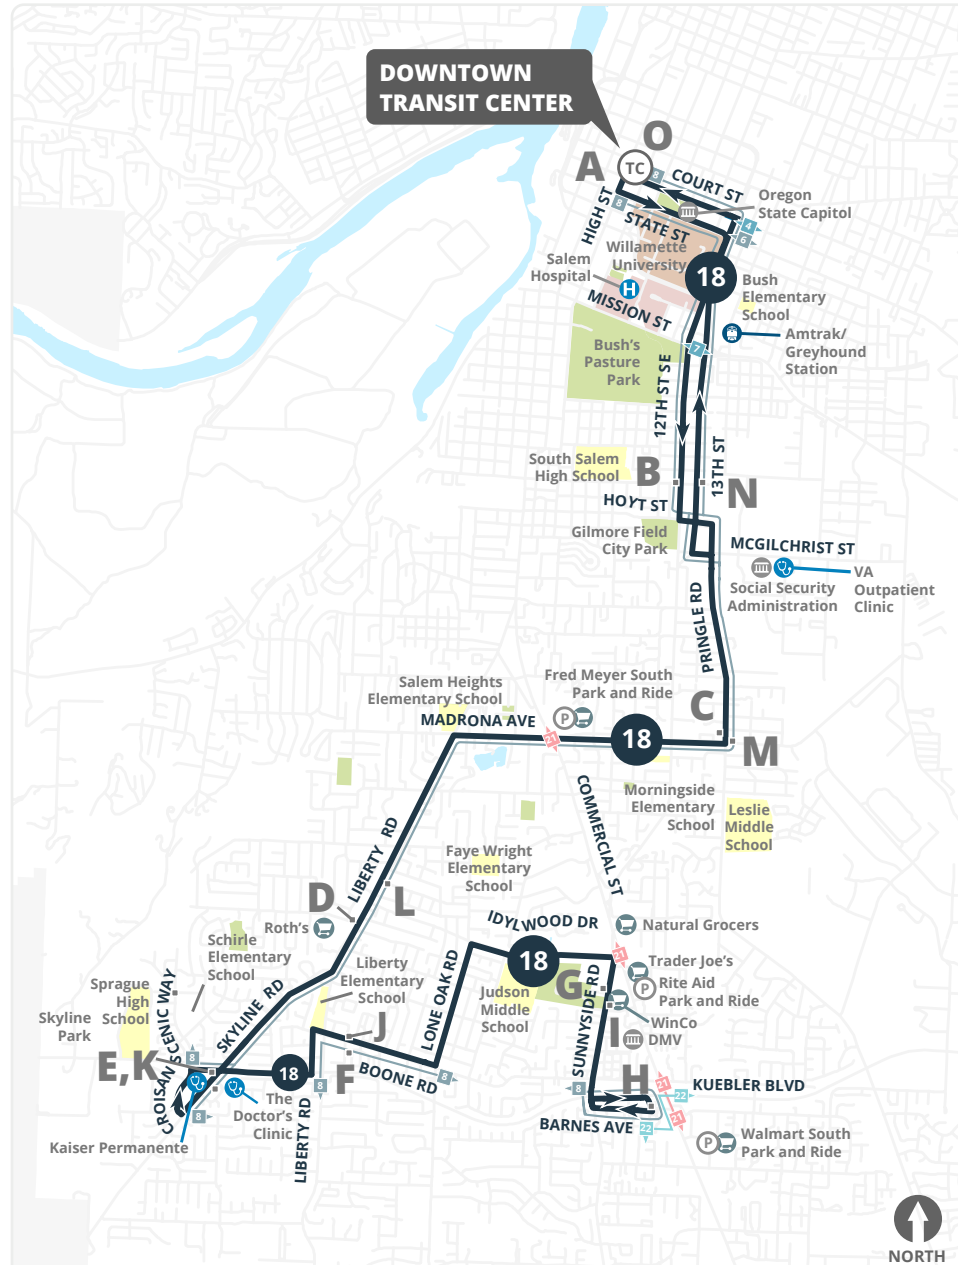

How to read the schedule

- Select the schedule for the day of the week and direction you are traveling.
- Select the prior timepoint closest to your boarding location based on the map on the reverse and match to the corresponding letters across the top of the schedule.
- Read down the column to the time you want to begin your trip.
- Please note all stops are not listed on this schedule. Your stop may be between timepoints. (See stop list.)
- If the time is blank the bus does not serve that stop on that trip.

L Liberty @ Friendship

- Liberty @ Vine
- Liberty @ Harvard
- Liberty @ Madrona
- Madrona @ Halifax
- Madrona @ Hillview
- Madrona @ Commercial
- Madrona @ Pioneer
- Madrona @ Peck

M Pringle @ Georgia

- Pringle @ Salishan
- Pringle @ Woodacre
- Pringle @ Peace
- McGilchrist @ Pringle
- 13th @ McGilchrist

N 13th @ Rural

- 13th @ Howard
- 13th @ Hines
- 13th @ Amtrak Station
- Court @ Capitol
- Court @ Winter
- Court @ Cottage

O Downtown Transit Center

Los tiempos están notados en letras **oscuras** y corresponde con letras en el mapa y el horario.

Shared Route Path

Route 8 and 18 schedules are offset to provide service every 30 minutes from Skyline Road to the Downtown Transit Center.

Interactive system map, route maps, and transfer route information are available at: **Cherriots.org/systemmap**