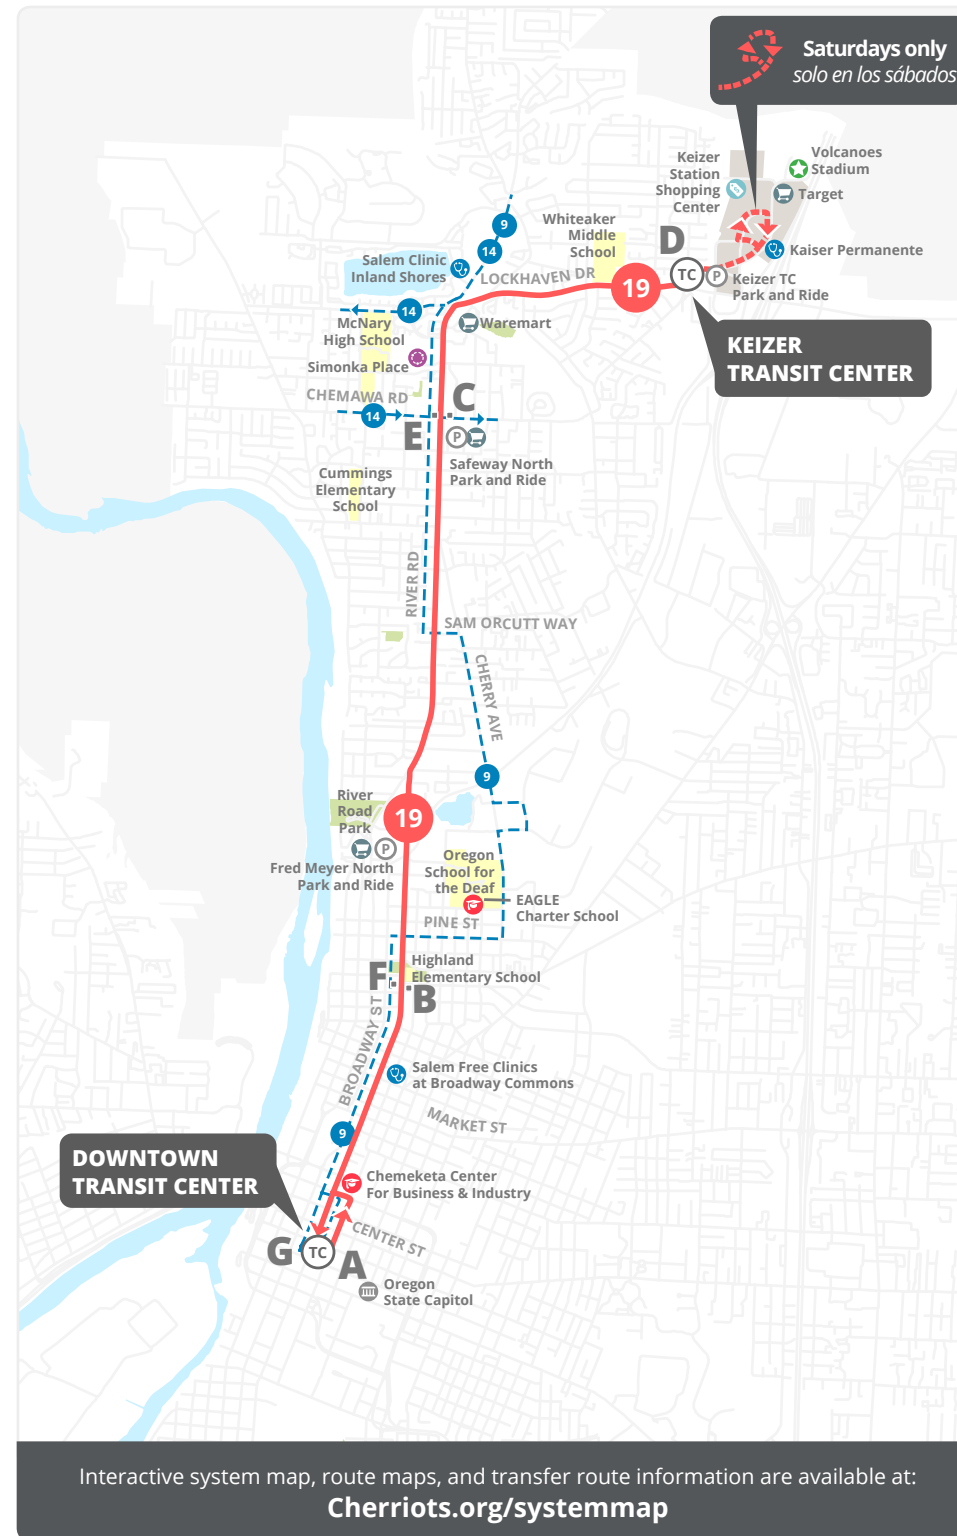

Información accesible para lectores de pantalla en [Cherriots.org/es/](https://www.cherriots.org/es/)

Stop List | **To Keizer Transit Center**

**A** Downtown Transit Center - Bay A

- Union @ High
- High @ Willow
- Broadway @ Belmont
- Broadway @ Market
- Broadway @ Shipping
- Broadway @ Madison

Timepoints are noted in **bold** and correspond with letters on the map and schedule.

Stop List | **To Downtown Transit Center**

**D** **Keizer Transit Center - Bay D**

- Stadium @ Ulali (Saturdays only)
- Ulali @ Keizer Station Blvd (Saturdays only)
- Lockhaven @ Kalmia
- Lockhaven @ Verda
- Lockhaven @ Dairy Queen
- River Rd @ Claggett

**E** **River Rd @ Chemawa**

- River Rd @ Dearborn
- River Rd @ Cummings
- River Rd @ Manbrin
- River Rd @ Sunset
- River Rd @ Homewood
- River Rd @ Bever
- River Rd @ Garland
- Broadway @ Plaza Del Rey
- Broadway @ Salem Pkwy
- Broadway @ Locust
- Broadway @ Pine

**F** **Broadway @ Columbia**

- Broadway @ Jefferson
- Broadway @ Shipping
- Broadway @ Gaines
- Broadway @ Belmont
- High @ Division

**G** **Downtown Transit Center**

Los tiempos están notados en letras **oscuras** y corresponde con letras en el mapa y el horario.