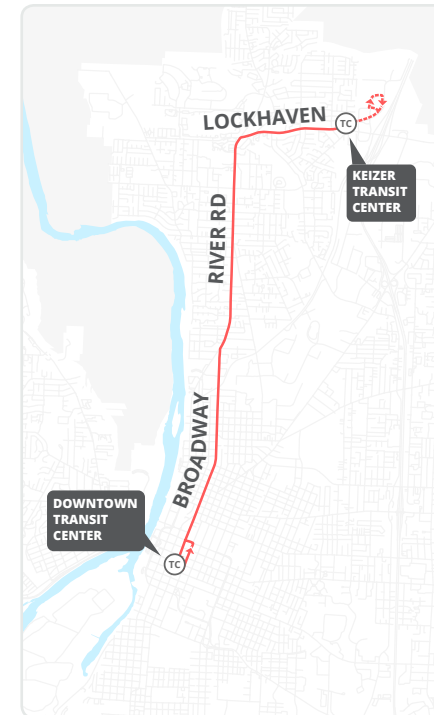

Effective
September 3, 2019