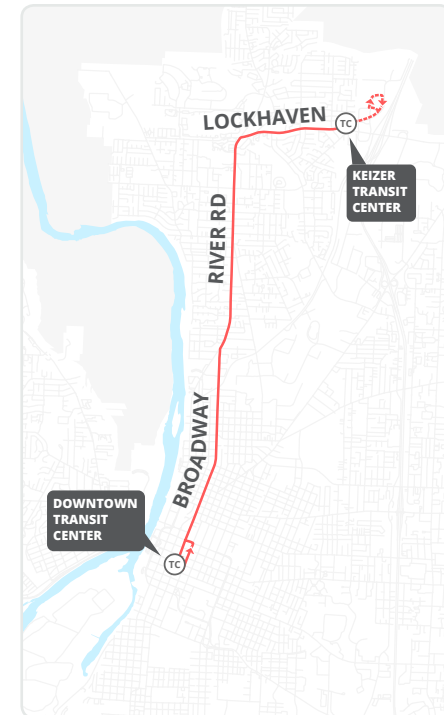

30 to 60-minute service all other times

Servicio de 30 a 60 minutos todas las otras horas

Effective
January 6, 2020