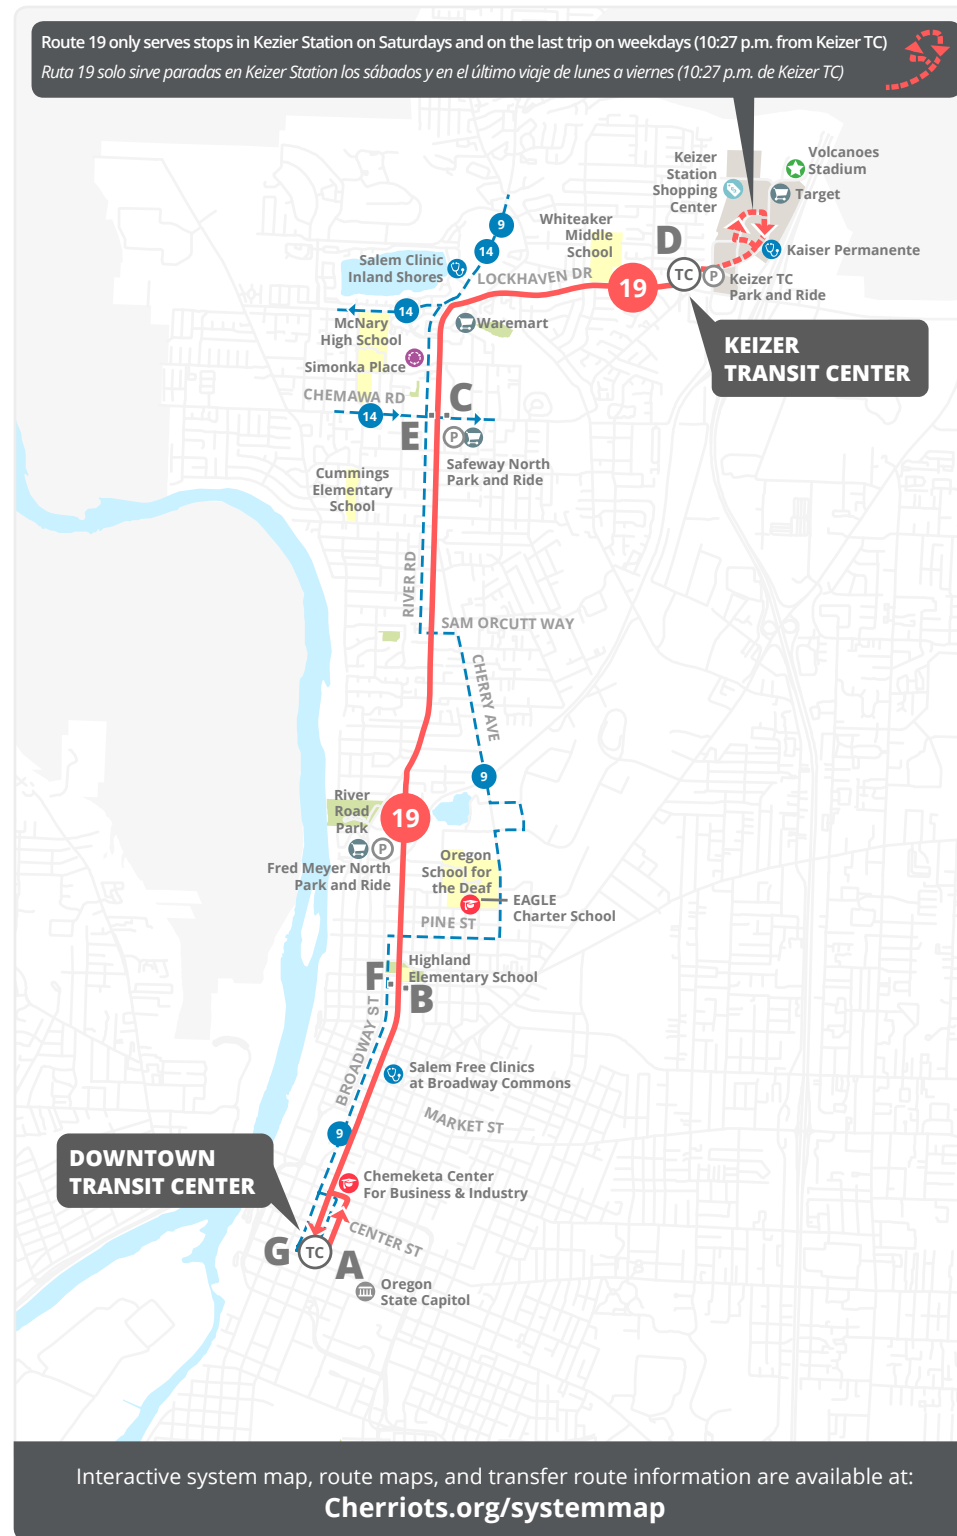

**C** **River Rd @ Chemawa**

- River Rd @ Claggett
- River Rd @ Keizer Creekside Shopping
- Lockhaven @ River Rd
- Lockhaven @ Verda
- Lockhaven @ Kafir
- Lockhaven @ Klicitat

**D** **Keizer Transit Center**

Timepoints are noted in **bold** and correspond with letters on the map and schedule.

Stop List | **To Downtown Transit Center**

**D** **Keizer Transit Center - Bay D**

- Stadium @ Ulali (select trips)  
*(viajes limitados)*
- Ulali @ Keizer Station Blvd (select trips)  
*(viajes limitados)*

- Lockhaven @ Kalmia
- Lockhaven @ Verda
- Lockhaven @ Dairy Queen
- River Rd @ Claggett

**E** **River Rd @ Chemawa**

- River Rd @ Dearborn
- River Rd @ Cummings
- River Rd @ Manbrin
- River Rd @ Sunset
- River Rd @ Homewood
- River Rd @ Bever
- River Rd @ Garland

**F** **Broadway @ Columbia**

- Broadway @ Jefferson
- Broadway @ Shipping
- Broadway @ Gaines
- Broadway @ Belmont
- High @ Division

**G** **Downtown Transit Center**

Los tiempos están notados en letras **oscuras** y corresponde con letras en el mapa y el horario.