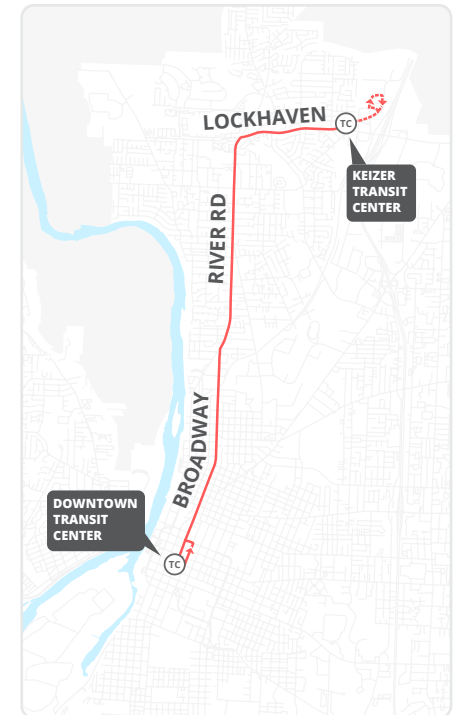

Broadway / River Road

15-MINUTE SERVICE

Weekdays 7 a.m. - 7 p.m.

SERVICIO DE 15 MINUTOS
Días de semana 7 a.m. - 7 p.m.

30 to 60-minute service all other times
Servicio de 30 a 60 minutos todas las otras horas