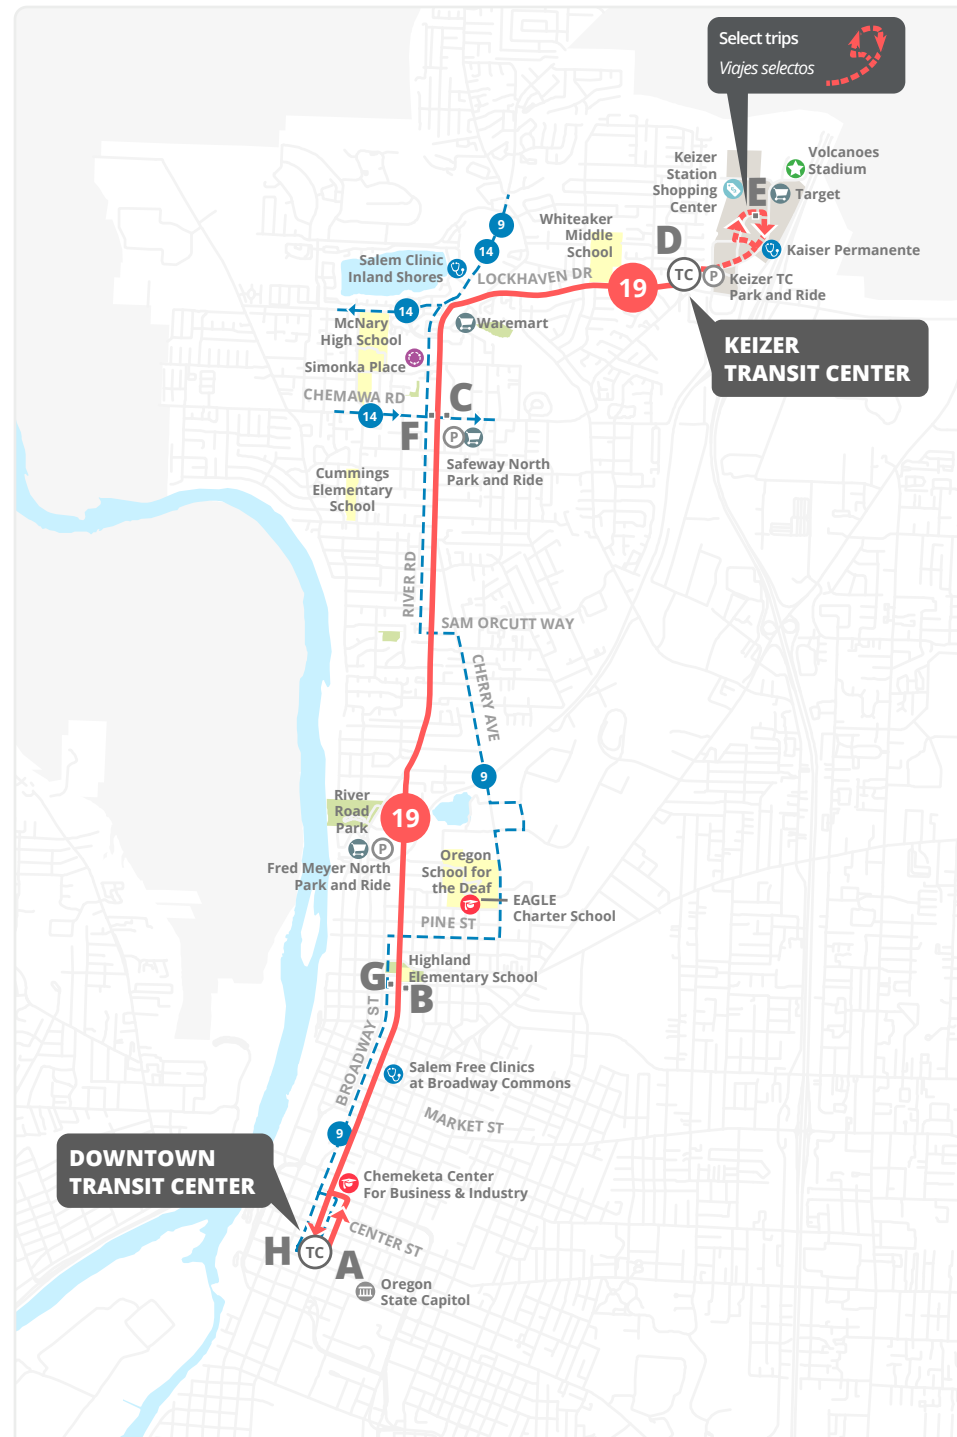

**C** **River Rd @ Chemawa**

- River Rd @ Claggett
- River Rd @ Keizer Creekside Shopping
- Lockhaven @ River Rd
- Lockhaven @ Verda
- Lockhaven @ Kafir
- Lockhaven @ Klicitat

**D** **Keizer Transit Center**

Timepoints are noted in **bold** and correspond with letters on the map and schedule.

Stop List | **To Downtown Transit Center**

**D** **Keizer Transit Center - Bay D**

- Stadium @ Ulali (select trips)

**E** **Ulali @ Keizer Station Blvd** (select trips)

- Lockhaven @ Kalmia
- Lockhaven @ Verda
- Lockhaven @ River Rd
- River Rd @ Claggett

**F** **River Rd @ Chemawa**

- River Rd @ Dearborn
- River Rd @ Cummings
- River Rd @ Manbrin
- River Rd @ Sunset
- River Rd @ Homewood
- River Rd @ Bever
- River Rd @ Garland
- Broadway @ Plaza Del Rey
- Broadway @ Salem Pkwy
- Broadway @ Locust
- Broadway @ Pine

**G** **Broadway @ Columbia**

- Broadway @ Jefferson
- Broadway @ Shipping
- Broadway @ Gaines
- Broadway @ Belmont
- High @ Division

**H** **Downtown Transit Center**

Los tiempos están notados en letras **oscuras** y corresponde con letras en el mapa y el horario.