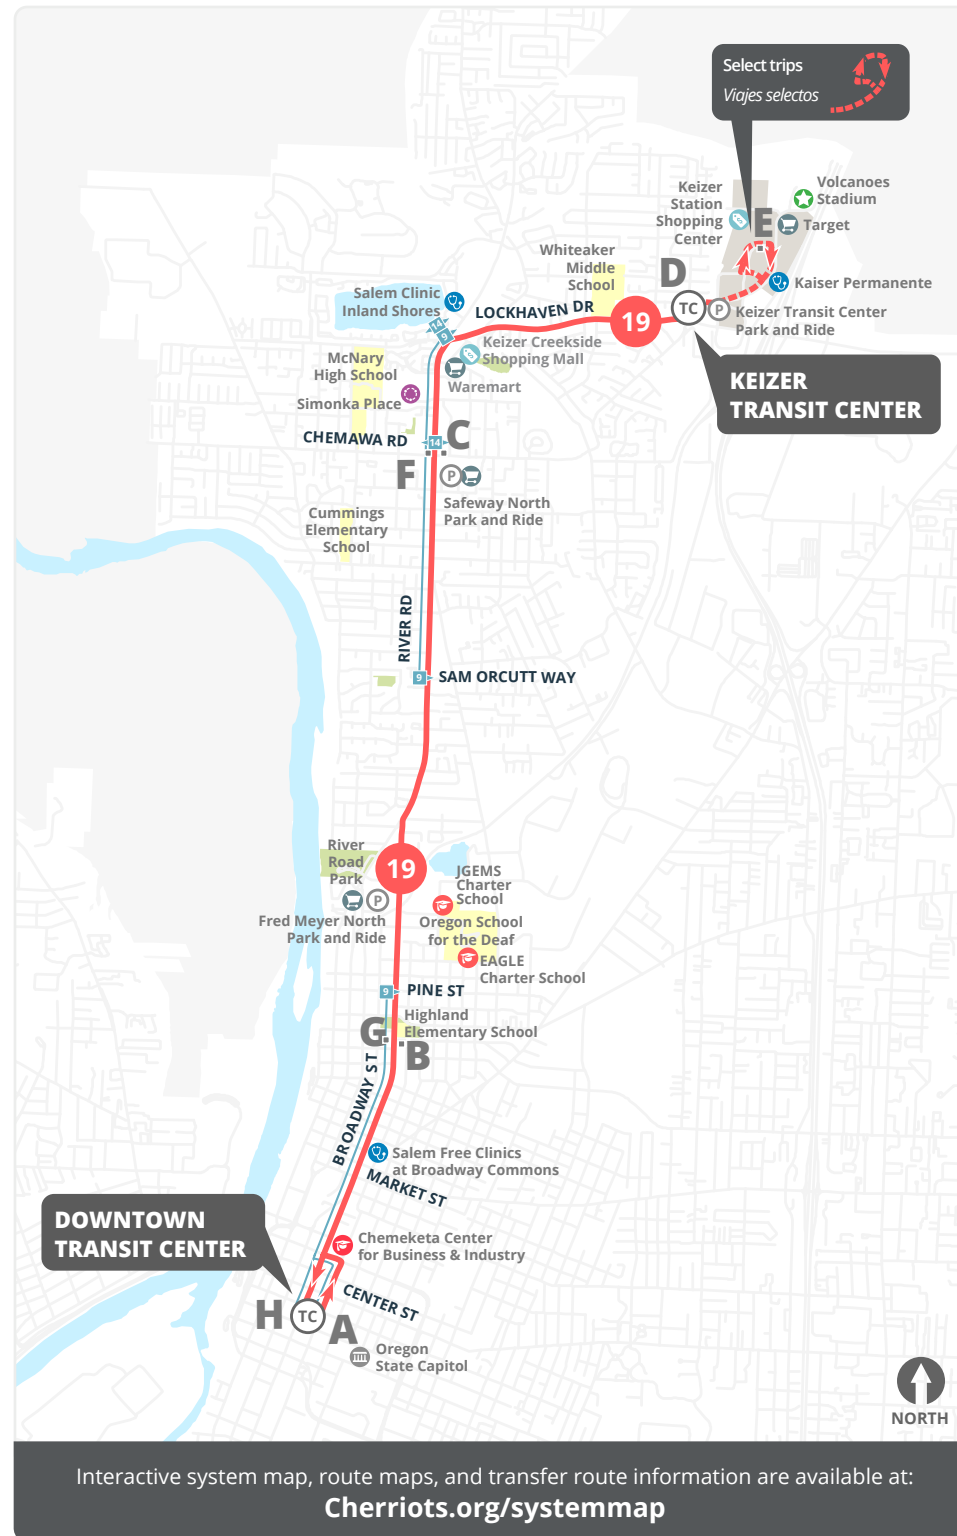

Stop List | **To Keizer Transit Center**

A Downtown Transit Center - Bay A

- Union @ High
- High @ Willow
- Broadway @ Belmont
- Broadway @ Market
- Broadway @ Shipping
- Broadway @ Madison

B Broadway @ Academy

- Broadway @ Pine
- Broadway @ Locust
- Broadway @ Salem Pkwy
- Broadway @ Plaza Del Rey
- River Rd @ Plymouth
- River Rd @ Glynbrook
- River Rd @ Homewood
- River Rd @ Sunset
- River Rd @ Manbrin
- River Rd @ Cummings
- River Rd @ Dearborn

C River Rd @ Chemawa

- River Rd @ Claggett
- River Rd @ Keizer Creekside Shopping
- Lockhaven @ River Rd
- Lockhaven @ Verda
- Lockhaven @ Kafir
- Lockhaven @ Klicitat

D Keizer Transit Center

Timepoints are noted in **bold** and correspond with letters on the map and schedule.

Stop List | **To Downtown Transit Center**

D Keizer Transit Center - Bay D

- Stadium @ Ulali *(select trips)*

E Ulali @ Keizer Station Blvd *(select trips)*

- Lockhaven @ Kalmia
- Lockhaven @ Verda
- Lockhaven @ River Rd
- River Rd @ Claggett

F River Rd @ Chemawa

- River Rd @ Dearborn
- River Rd @ Cummings
- River Rd @ Manbrin
- River Rd @ Sunset
- River Rd @ Homewood
- River Rd @ Bever

G Broadway @ Columbia

- Broadway @ Jefferson
- Broadway @ Shipping
- Broadway @ Gaines
- Broadway @ Belmont
- High @ Division

H Downtown Transit Center

Los tiempos están notados en letras **oscuras** y corresponde con letras en el mapa y el horario.

Bus Fares

There are five types of passes:

- One-Ride cash fare
- Day Pass
- 30-Day Pass
- Universal Month Pass
- Annual Pass

More details at Cherriots.org/fares.

Tarifas de autobús

Hay cinco tipos de pases:

- Un-Viaje
- Pase del Día
- Pase de 30 Días
- Pase de Mes Universal
- Pase Anual

Más detalles a Cherriots.org/tarifas.

Where to purchase bus passes

(available pass types vary by location)

- Cherriots Customer Service
- Chemeketa College Bookstore
- Roth's (Salem stores only)
- Safeway (Salem-Keizer stores only)

Dónde comprar pases de autobús

(La disponibilidad y clase del pase varían por ubicación)

- Servicio al Cliente de Cherriots
- Librería de Chemeketa College
- Roth's (solamente tiendas de Salem)
- Safeway (solamente tiendas de Salem-Keizer)

Detours

Routes may go on detour due to weather or road construction. Check detour updates at:

- Cherriots.org/alerts
- 503-588-2877
- [Twitter.com/Cherriots](https://twitter.com/Cherriots)

Desvíos

Las rutas pueden desviarse debido al clima o la construcción de carreteras. Revise las actualizaciones de desvíos a:

- Cherriots.org/alertas
- 503-588-2877
- [Twitter.com/Cherriots](https://twitter.com/Cherriots)

Cherriots.org

503-588-2877

220 High St. NE
Salem, OR 97301

printed on recycled paper