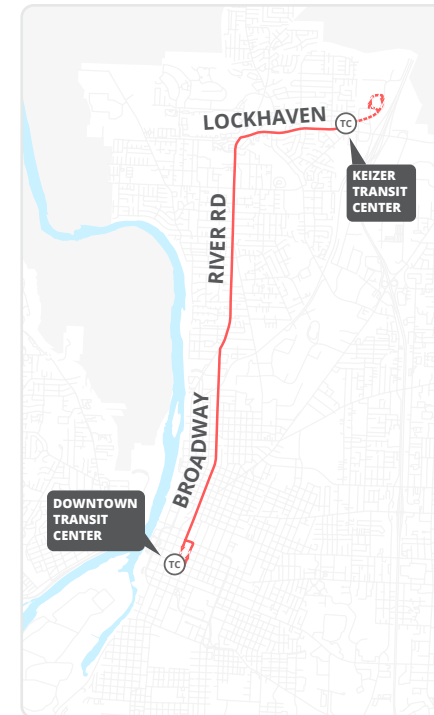

Effective
Sept. 5, 2021