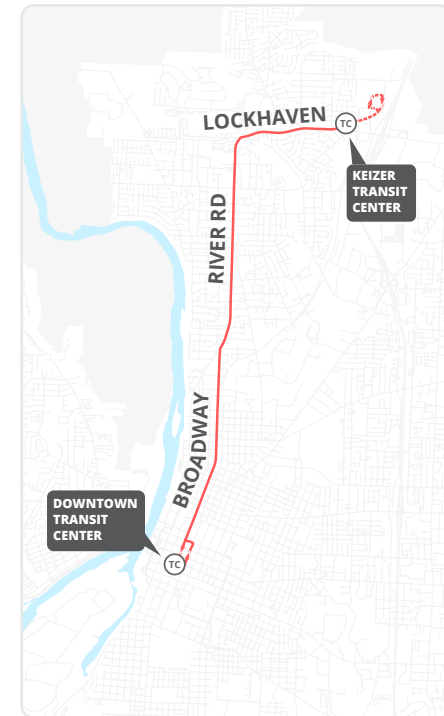

Effective
Sept. 3, 2023