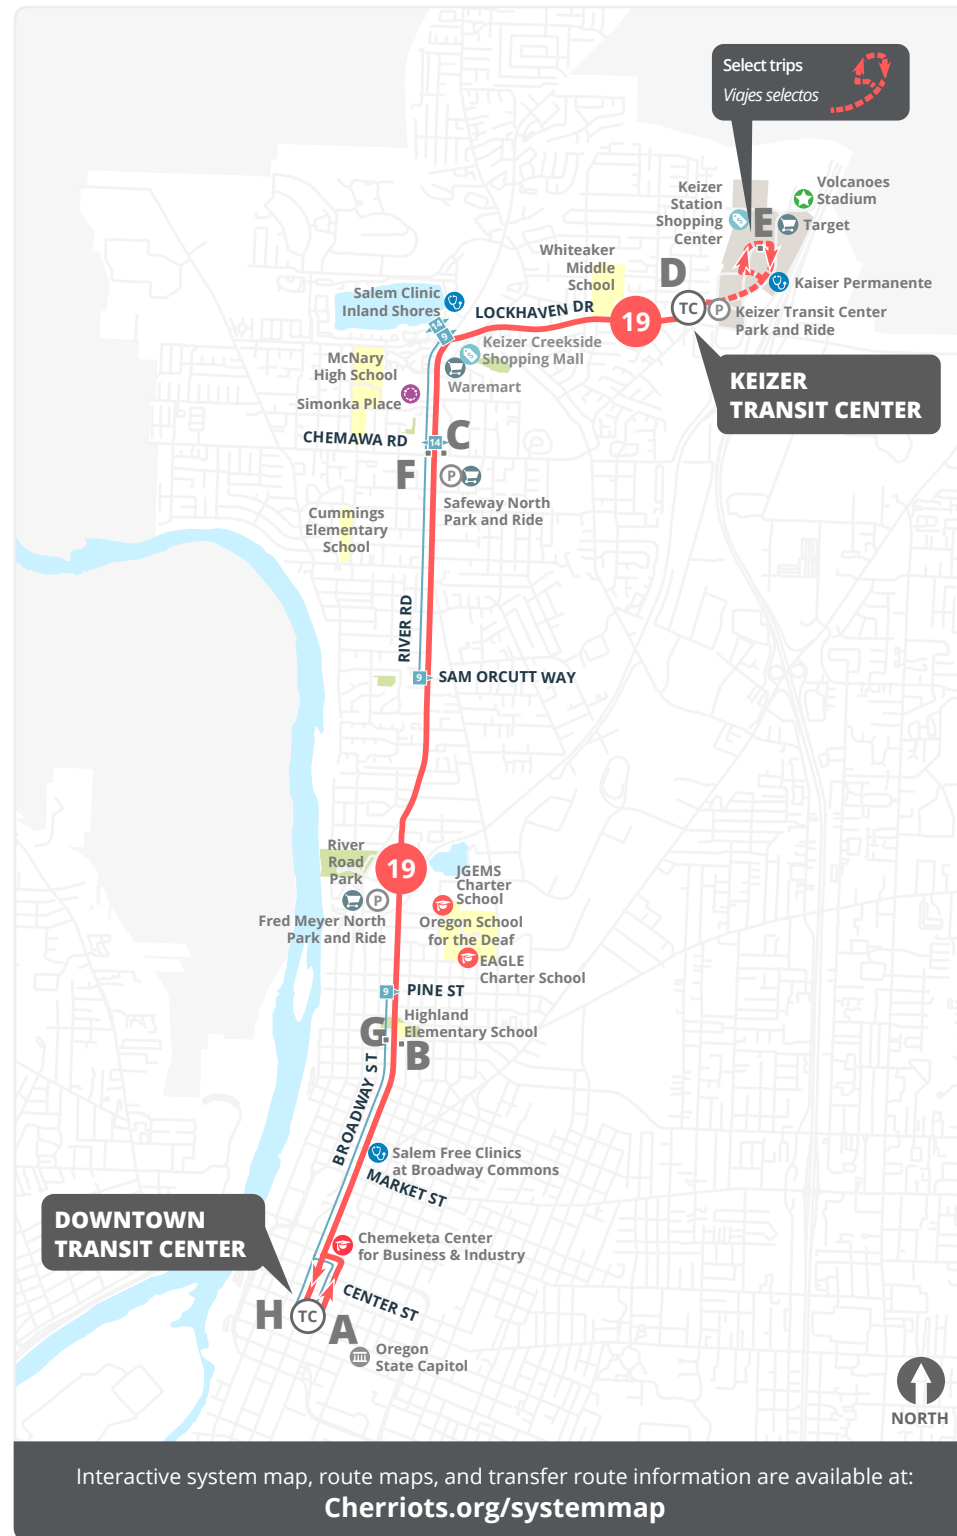

Stop List | **To Keizer Transit Center**

A Downtown Transit Center - Bay A

- Union @ High
- High @ Willow
- Broadway @ Belmont
- Broadway @ Market
- Broadway @ Shipping
- Broadway @ Madison

B Broadway @ Academy

- Broadway @ Pine
- Broadway @ Locust
- Broadway @ Dr. MLK Jr. Pkwy
- Broadway @ Plaza Del Rey
- River Rd @ Plymouth
- River Rd @ Glynbrook
- River Rd @ Homewood
- River Rd @ Sunset
- River Rd @ Manbrin
- River Rd @ Cummings
- River Rd @ Dearborn

C River Rd @ Chemawa

- River Rd @ Claggett
- River Rd @ Keizer Creekside Shopping
- Lockhaven @ River Rd
- Lockhaven @ Verda
- Lockhaven @ Kafir
- Lockhaven @ Klicitar

D Keizer Transit Center

Timepoints are noted in **bold** and correspond with letters on the map and schedule.

Stop List | **To Downtown Transit Center**

D Keizer Transit Center - Bay D

- Stadium @ Ulali *(select trips)*

E Ulali @ Keizer Station Blvd *(select trips)*

- Lockhaven @ Kalmia
- Lockhaven @ Verda
- Lockhaven @ River Rd
- River Rd @ Claggett

F River Rd @ Chemawa

- River Rd @ Dearborn
- River Rd @ Cummings
- River Rd @ Manbrin
- River Rd @ Sunset
- River Rd @ Homewood
- River Rd @ Bever
- River Rd @ Garland

G Broadway @ Columbia

- Broadway @ Plaza Del Rey
- Broadway @ Dr. MLK Jr. Pkwy
- Broadway @ Locust
- Broadway @ Pine
- Broadway @ Jefferson
- Broadway @ Shipping
- Broadway @ Gaines
- Broadway @ Belmont
- High @ Division

H Downtown Transit Center

Los tiempos están notados en letras **oscuras** y corresponde con letras en el mapa y el horario.

Bus Fares

There are four types of passes:

- One-Ride cash fare
- Day Pass
- 30-Day Pass
- Annual Pass

More details at Cherriots.org/fares.

Tarifas de autobús

Hay cuatro tipos de pases:

- Un-Viaje
- Pase del Día
- Pase de 30 Días
- Pase Anual

Más detalles a Cherriots.org/tarifas.

Where to purchase bus passes

(available pass types vary by location)

- Cherriots Customer Service
- Chemeketa College Bookstore
- Roth's (Salem stores only)
- Safeway (Salem-Keizer stores only)
- Umopass.com or on the Umo app

Dónde comprar pases de autobús

(La disponibilidad y clase del pase varían por ubicación)

- Servicio al Cliente de Cherriots
- Librería de Chemeketa College
- Roth's (solamente tiendas de Salem)
- Safeway (solamente tiendas de Salem-Keizer)
- Umopass.com o en la aplicación Umo

Detours

Routes may go on detour due to weather or road construction. Check detour updates at:

- Cherriots.org/alerts
- 503-588-2877
- [Twitter.com/Cherriots](https://twitter.com/Cherriots)

Desvíos

Las rutas pueden desviarse debido al clima o la construcción de carreteras. Revise las actualizaciones de desvíos a:

- Cherriots.org/alertas
- 503-588-2877
- [Twitter.com/Cherriots](https://twitter.com/Cherriots)

Cherriots.org

503-588-2877

220 High St. NE
Salem, OR 97301

printed on recycled paper