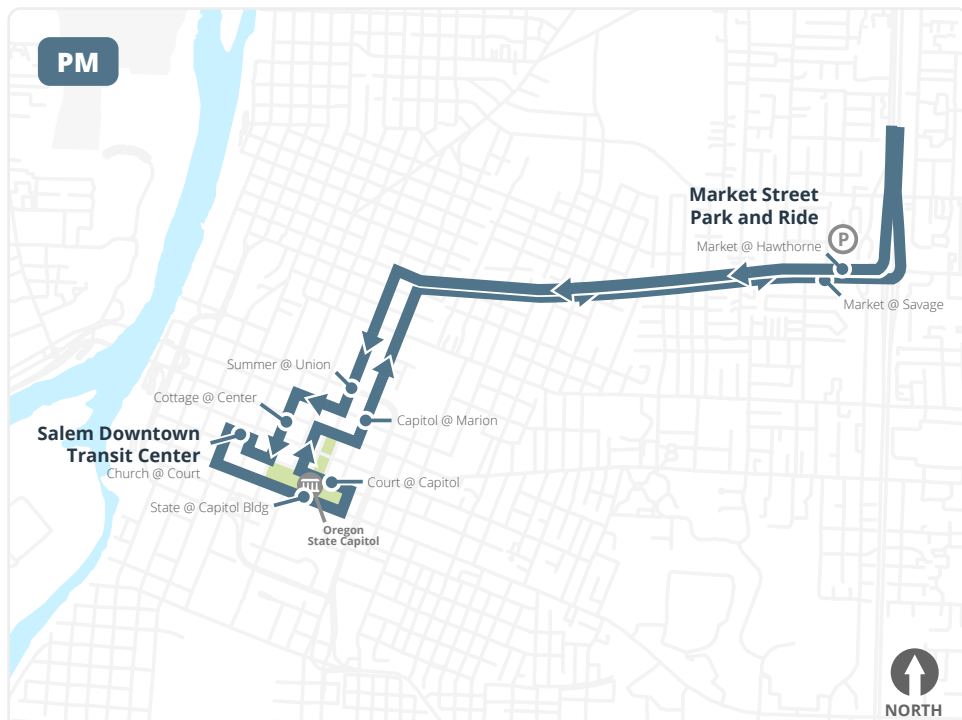

Operated by	Salem Downtown Transit Center - Bay R	Court @ Capitol	Market @ Savage	Market Street Park and Ride	Wilsonville Transit Center - 1X	WES Departure to Beaverton
Cherriots	5:00a	—	—	5:10a	5:45a	6:01a
Cherriots	6:25a	—	—	6:38a	7:17a	—
SMART	7:00a	—	—	7:10a	7:48a	8:16a
SMART	7:50a	—	—	8:00a	8:35a	—
SMART	8:15a	—	—	8:25a	9:00a	—
SMART	9:05a	—	—	9:15a	9:48a	—
SMART	10:00a	10:04a	10:15a	—	10:52a	—
SMART	12:00p	12:04p	12:15p	—	12:52p	—
Cherriots	1:30p	1:34p	1:43p	—	2:19p	3:28p
Cherriots	3:35p	3:39p	3:48p	—	4:24p	4:13p
Cherriots	4:00p	4:04p	4:13p	—	4:52p	4:58p
SMART	4:30p	4:34p	4:43p	—	5:21p	5:43p
SMART	5:00p	5:04p	5:13p	—	5:52p	—
Cherriots	5:30p	5:34p	5:43p	—	6:22p	6:28p
SMART	6:35p	6:39p	6:43p	—	7:22p	—
SMART	7:05p	7:09p	7:13p	—	7:52p	—

Weekdays | Días de semana | To Salem

Operated by	WES Arrival to Wilsonville	Wilsonville Transit Center - 1X	Market @ Hawthorne	Summer @ Marion	Salem Downtown Transit Center
SMART	—	6:00a	6:35a	6:43a	6:48a
Cherriots	—	6:30a	7:05a	7:13a	7:18a
SMART	6:35a	6:50a	7:25a	7:33a	7:38a
SMART	—	7:10a	7:45a	7:53a	7:58a
Cherriots	7:20a	7:30a	8:05a	8:13a	8:18a
SMART	8:05a	8:05a	8:40a	8:48a	8:53a
SMART	8:50a	9:10a	9:45a	9:48a	9:55a
SMART	9:35a	11:00a	11:35a	11:38a	11:45a
Cherriots	—	2:30p	3:05p	—	3:15p
SMART	—	3:37p	4:12p	—	4:22p
SMART	—	4:07p	4:42p	—	4:52p
Cherriots	—	4:37p	5:12p	—	5:22p
Cherriots	4:47p	5:07p	5:42p	—	5:52p
SMART	5:32p	5:37p	6:12p	—	6:22p
SMART	—	6:07p	6:42p	—	6:52p
Cherriots	6:17p	6:37p	7:12p	—	7:22p

SMART
SOUTH METRO AREA REGIONAL TRANSIT

Route 1X is jointly operated by
Cherriots and SMART.

Visit ridesmart.com
for SMART's holiday closure schedule.

Visite ridesmart.com
para los horarios de los días feriados de SMART.