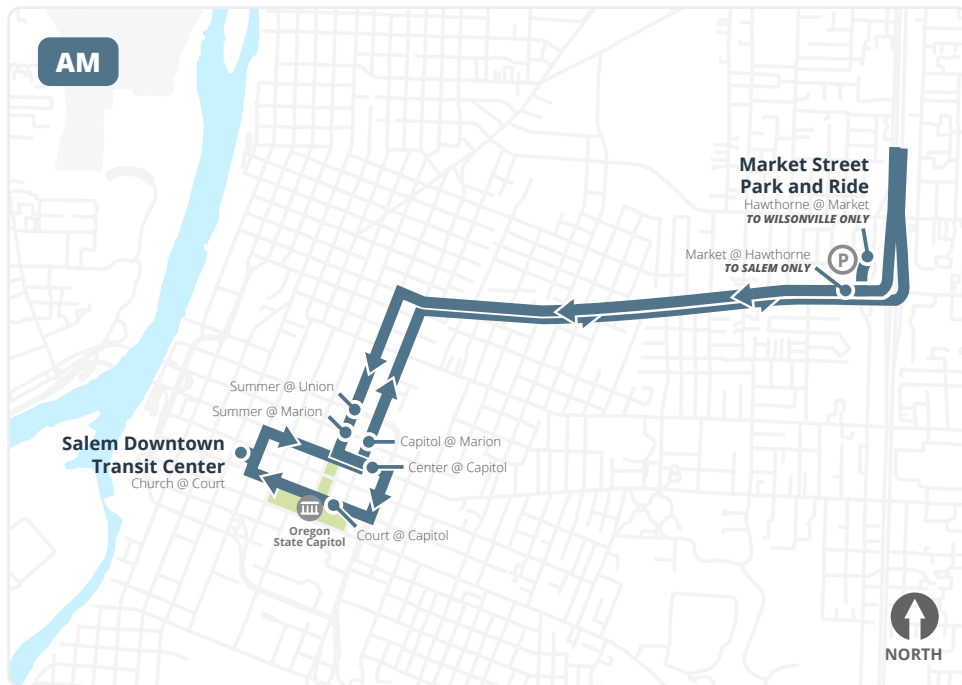

Operated by	Salem Downtown Transit Center - Bay R	Court @ Capitol	Market @ Savage	Market Street Park and Ride	Wilsonville Transit Center - 1X	WES Departure to Beaverton
Cherriots	5:00a	—	—	5:10a	5:45a	6:01a
Cherriots	6:25a	—	—	6:38a	7:17a	—
SMART	7:00a	—	—	7:10a	7:48a	8:16a
SMART	7:50a	—	—	8:00a	8:35a	—
SMART	8:15a	—	—	8:25a	9:00a	—
SMART	9:05a	—	—	9:15a	9:48a	—
SMART	10:00a	10:04a	10:15a	—	10:52a	—
SMART	12:00p	12:04p	12:15p	—	12:52p	—
Cherriots	1:30p	1:34p	1:43p	—	2:19p	3:28p
Cherriots	3:35p	3:39p	3:48p	—	4:24p	4:13p
Cherriots	4:00p	4:04p	4:13p	—	4:52p	4:58p
SMART	4:30p	4:34p	4:43p	—	5:21p	5:43p
SMART	5:00p	5:04p	5:13p	—	5:52p	—
Cherriots	5:30p	5:34p	5:43p	—	6:22p	6:28p
SMART	6:35p	6:39p	6:43p	—	7:22p	—
SMART	7:05p	7:09p	7:13p	—	7:52p	—

Weekdays | Días de semana | To Salem

Operated by	WES Arrival to Wilsonville	Wilsonville Transit Center - 1X	Market @ Hawthorne	Summer @ Marion	Salem Downtown Transit Center
SMART	—	6:00a	6:35a	6:43a	6:48a
Cherriots	—	6:30a	7:05a	7:13a	7:18a
SMART	6:35a	6:50a	7:25a	7:33a	7:38a
SMART	—	7:10a	7:45a	7:53a	7:58a
Cherriots	7:20a	7:30a	8:05a	8:13a	8:18a
SMART	8:05a	8:05a	8:40a	8:48a	8:53a
SMART	8:50a	9:10a	9:45a	9:48a	9:55a
SMART	9:35a	11:00a	11:35a	11:38a	11:45a
Cherriots	—	2:30p	3:05p	—	3:15p
SMART	—	3:37p	4:12p	—	4:22p
SMART	—	4:07p	4:42p	—	4:52p
Cherriots	—	4:37p	5:12p	—	5:22p
Cherriots	4:47p	5:07p	5:42p	—	5:52p
SMART	5:32p	5:37p	6:12p	—	6:22p
SMART	—	6:07p	6:42p	—	6:52p
Cherriots	6:17p	6:37p	7:12p	—	7:22p

SMART
SOUTH METRO AREA REGIONAL TRANSIT

Route 1X is jointly operated by
Cherriots and SMART.

Visit ridesmart.com
for SMART's holiday closure schedule.

Visite ridesmart.com
para los horarios de los días feriados de SMART.