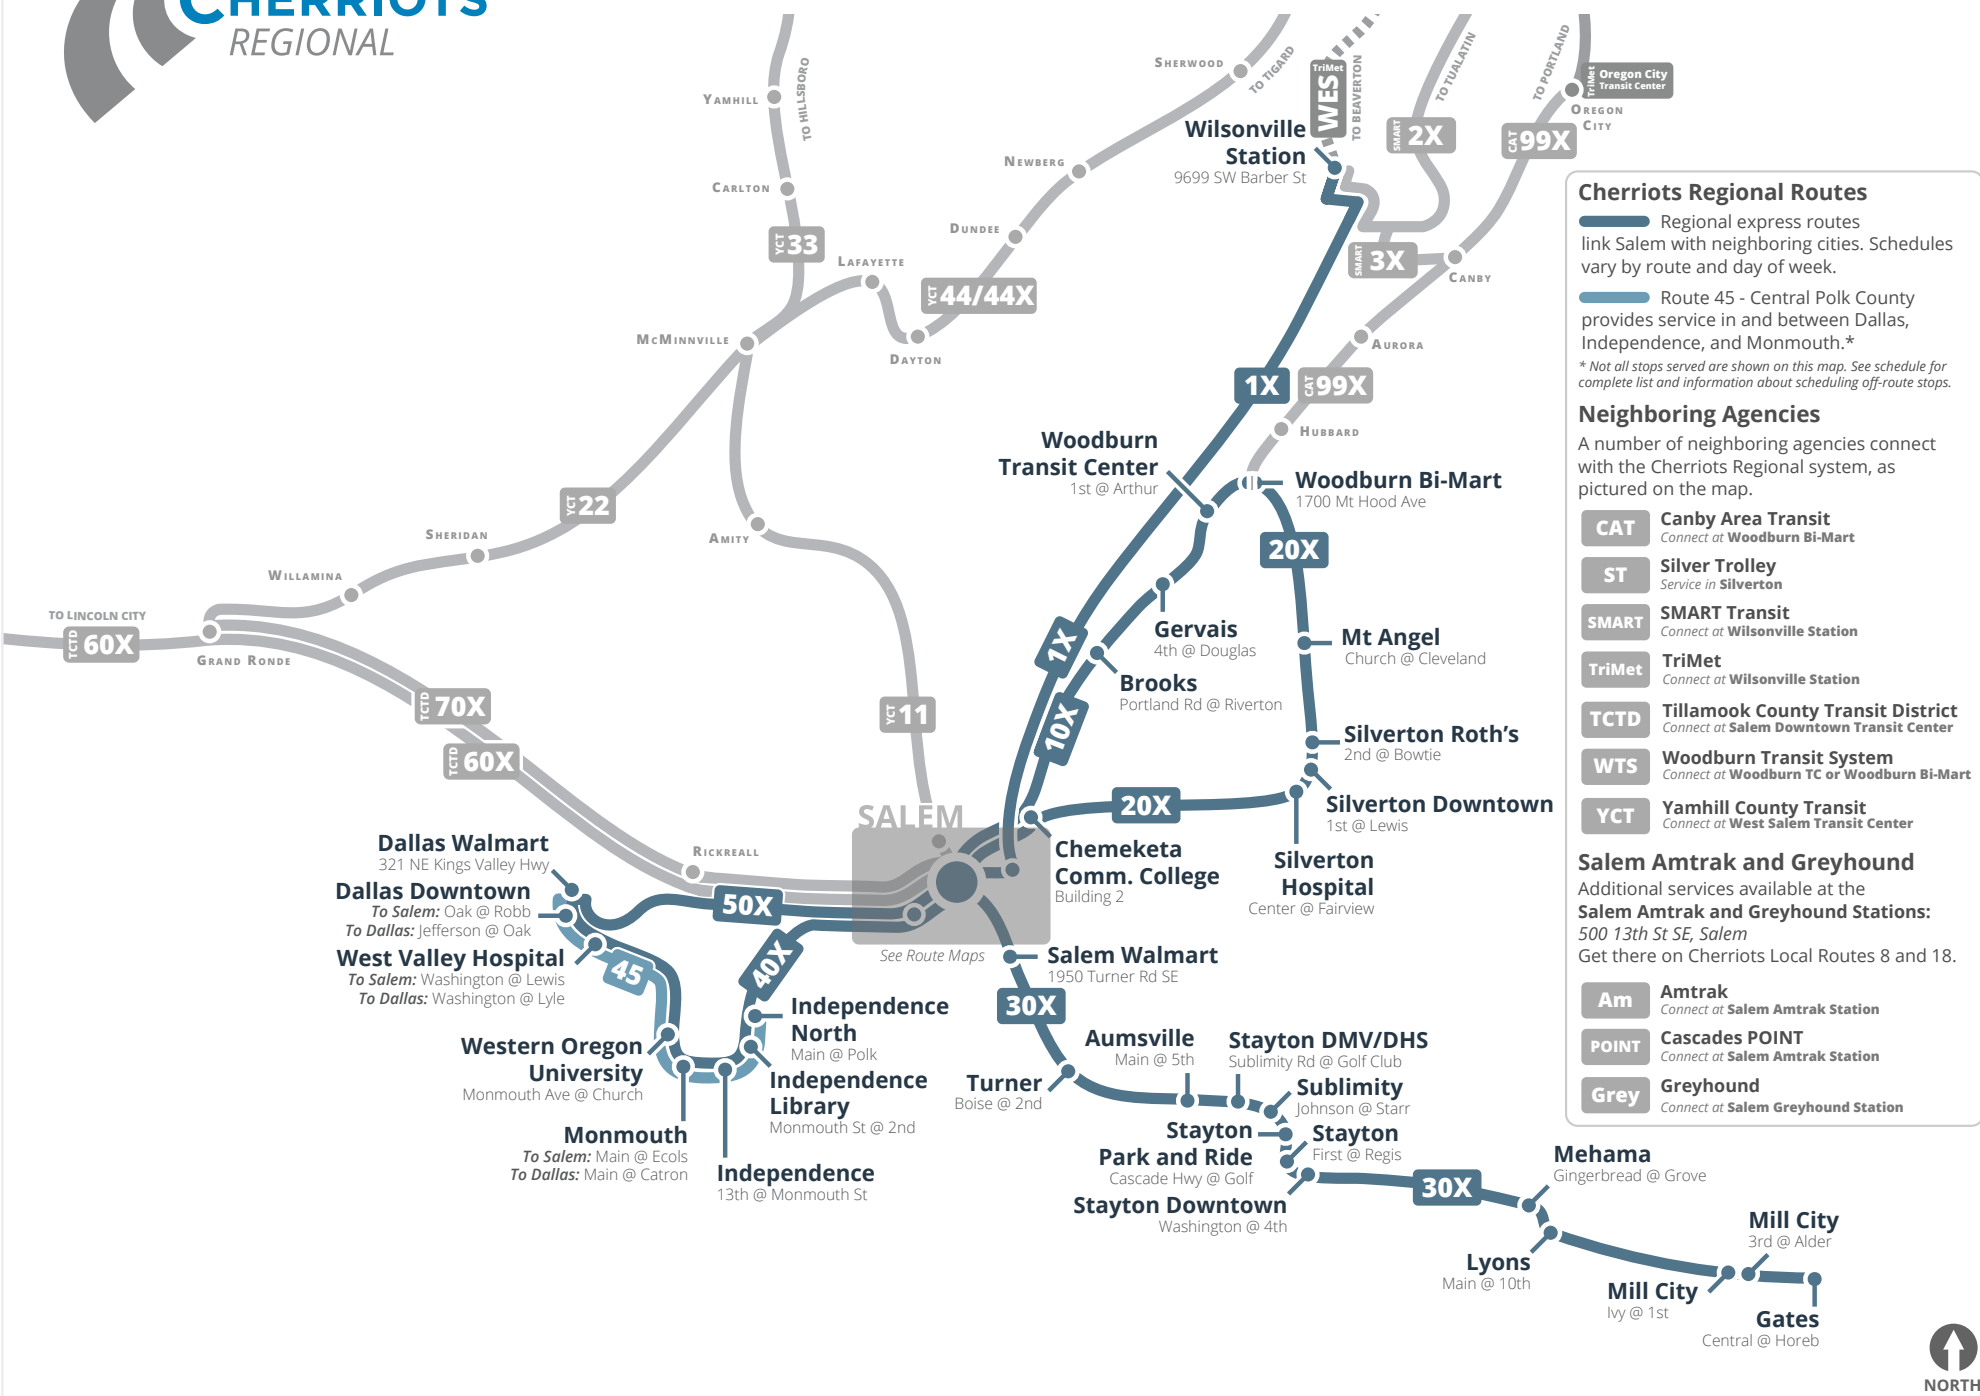

**Silverton Downtown**  
1st @ Lewis

**Silverton Hospital**  
Center @ Fairview

**Chemeketa Comm. College**  
Building 2

**Salem Capitol Mall**  
To Salem: Summer @ Union  
To Woodburn: Capitol @ Marion

**Salem Downtown Transit Center**  
Church @ Court

**NORTH** 

Interactive system map, route maps, and transfer route information are available at: [Cherriots.org/systemmap](https://Cherriots.org/systemmap)

**Cherriots Regional Routes**  
 Regional express routes link Salem with neighboring cities. Schedules vary by route and day of week.  
 Route 45 - Central Polk County provides service in and between Dallas, Independence, and Monmouth.\*  
 \* Not all stops served are shown on this map. See schedule for complete list and information about scheduling off-route stops.

- Neighboring Agencies**  
 A number of neighboring agencies connect with the Cherriots Regional system, as pictured on the map.
- CAT** Canby Area Transit  
Connect at Woodburn Bi-Mart
  - ST** Silver Trolley  
Service in Silverton
  - SMART** SMART Transit  
Connect at Wilsonville Station
  - TriMet** TriMet  
Connect at Wilsonville Station
  - TCTD** Tillamook County Transit District  
Connect at Salem Downtown Transit Center
  - WTS** Woodburn Transit System  
Connect at Woodburn TC or Woodburn Bi-Mart
  - YCT** Yamhill County Transit  
Connect at West Salem Transit Center