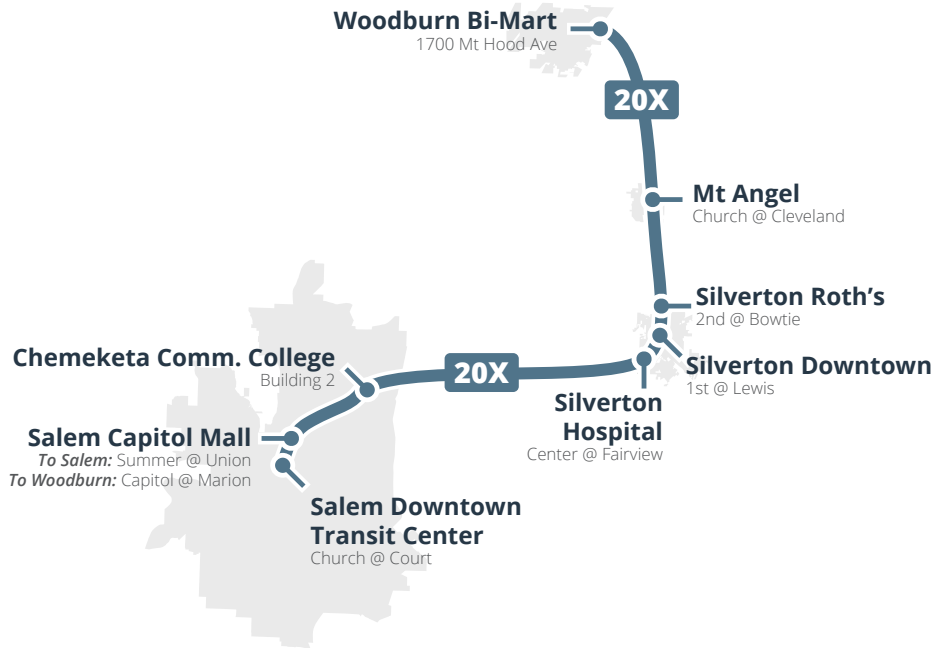

NORTH

Interactive system map, route maps, and transfer route information are available at:
Cherriots.org/systemmap

Bus Fares

There are four types of passes:

- One-Ride cash fare
- Day Pass (except Route 1X)
- Month Pass
- Universal Month Pass

More details at Cherriots.org/fares.

Tarifas de autobús

Hay cuatro tipos de pases:

- Un-Viaje
- Pase del Día (excepto Ruta 1X)
- Pase de Mes
- Pase de Mes Universal

Más detalles a Cherriots.org/tarifas.

Where to purchase bus passes

(available pass types vary by location)

- Cherriots Customer Service
- Chemeketa College Bookstore
- Roth's - Silverton and Independence (except Route 1X)
- Safeway - Dallas (except Route 1X)
- Wilsonville City Hall (Route 1X only)

Dónde comprar pases de autobús

(La disponibilidad y clase del pase varían por ubicación)

- Servicio al Cliente de Cherriots
- Librería de Chemeketa College
- Roth's - Silverton y Independence (excepto Ruta 1X)
- Safeway - Dallas (excepto Ruta 1X)
- Wilsonville City Hall (Ruta 1X solamente)

Detours

Routes may go on detour due to weather or road construction. Check detour updates at:

- Cherriots.org/alerts
- 503-588-2877
- [Twitter.com/Cherriots](https://twitter.com/Cherriots)

Desvíos

Las rutas pueden desviarse debido al clima o la construcción de carreteras. Revise las actualizaciones de desvíos a:

- Cherriots.org/alertas
- 503-588-2877
- [Twitter.com/Cherriots](https://twitter.com/Cherriots)

Cherriots.org

503-588-2877

220 High St. NE
Salem, OR 97301

printed on recycled paper