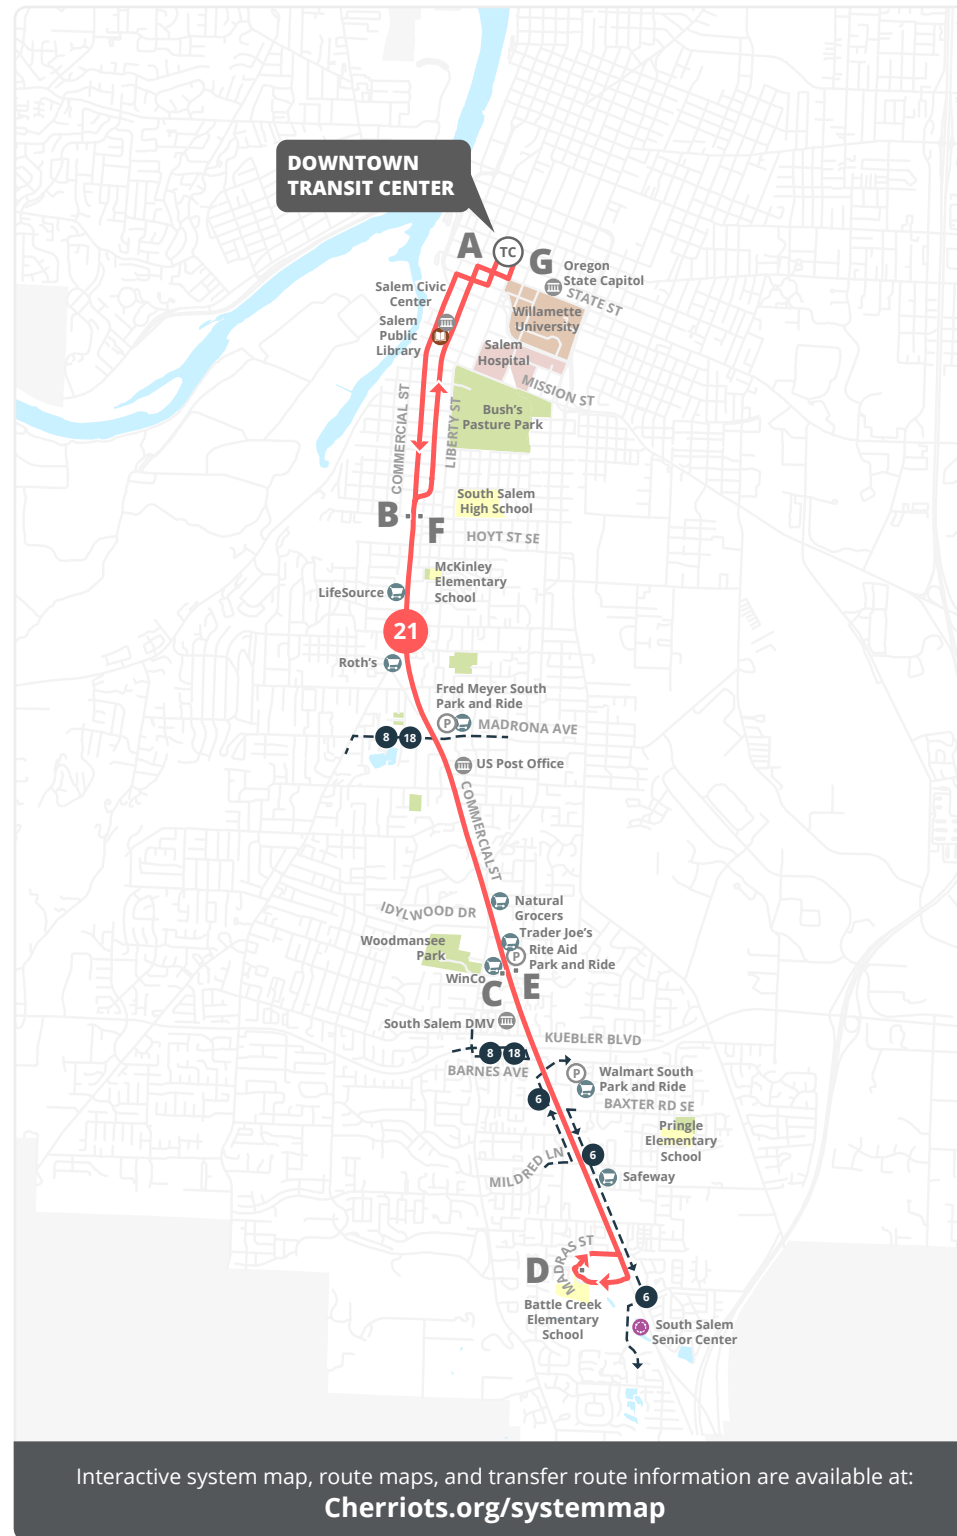

Información accesible para lectores de pantalla en [Cherriots.org/es/](https://www.cherriots.org/es/)

Stop List | **To South Salem**

A Downtown Transit Center - Bay K

- Commercial @ Trade
- Commercial @ Bellevue
- Commercial @ Mission
- Commercial @ Owens
- Commercial @ Myers
- Commercial @ Washington

C Commercial @ Keglers

- Commercial @ Royvonne
- Commercial @ Barnes
- Commercial @ Baxter
- Commercial @ Fabry
- Commercial @ Madras

D Madras @ Fircrest

Timepoints are noted in **bold** and correspond with letters on the map and schedule.

Stop List | **To Downtown Transit Center**

D Madras @ Fircrest

- Commercial @ Fabry
- Commercial @ Baxter
- Commercial @ Boone
- Commercial @ Royvonne

E Commercial @ Keglers

- Commercial @ Lansford
- Commercial @ Promontory
- Commercial @ Browning
- Commercial @ Duplex
- Commercial @ Madrona
- Commercial @ Ratcliff
- Commercial @ Alice
- Commercial @ Boice
- Commercial @ Hoyt

F Commercial @ Rural

- Liberty @ Lincoln
- Liberty @ Myers
- Liberty @ Owens
- Liberty @ Kearney
- Liberty @ Mill
- Liberty @ Ferry

G Downtown Transit Center

Los tiempos están notados en letras **oscuras** y corresponde con letras en el mapa y el horario.