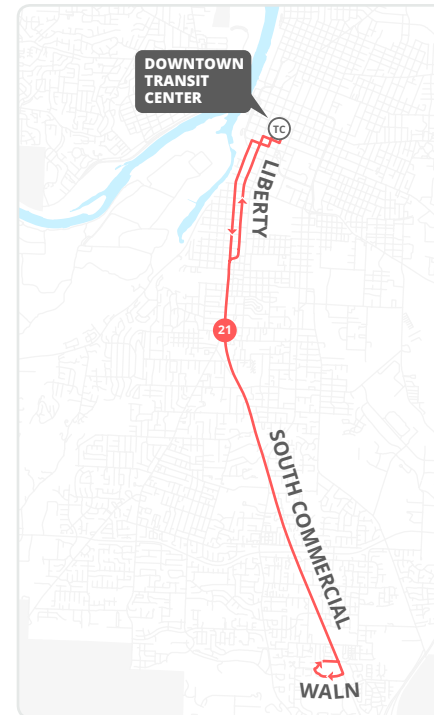

30 to 60-minute service all other times

Servicio de 30 a 60 minutos todas las otras horas

Effective
September 3, 2019