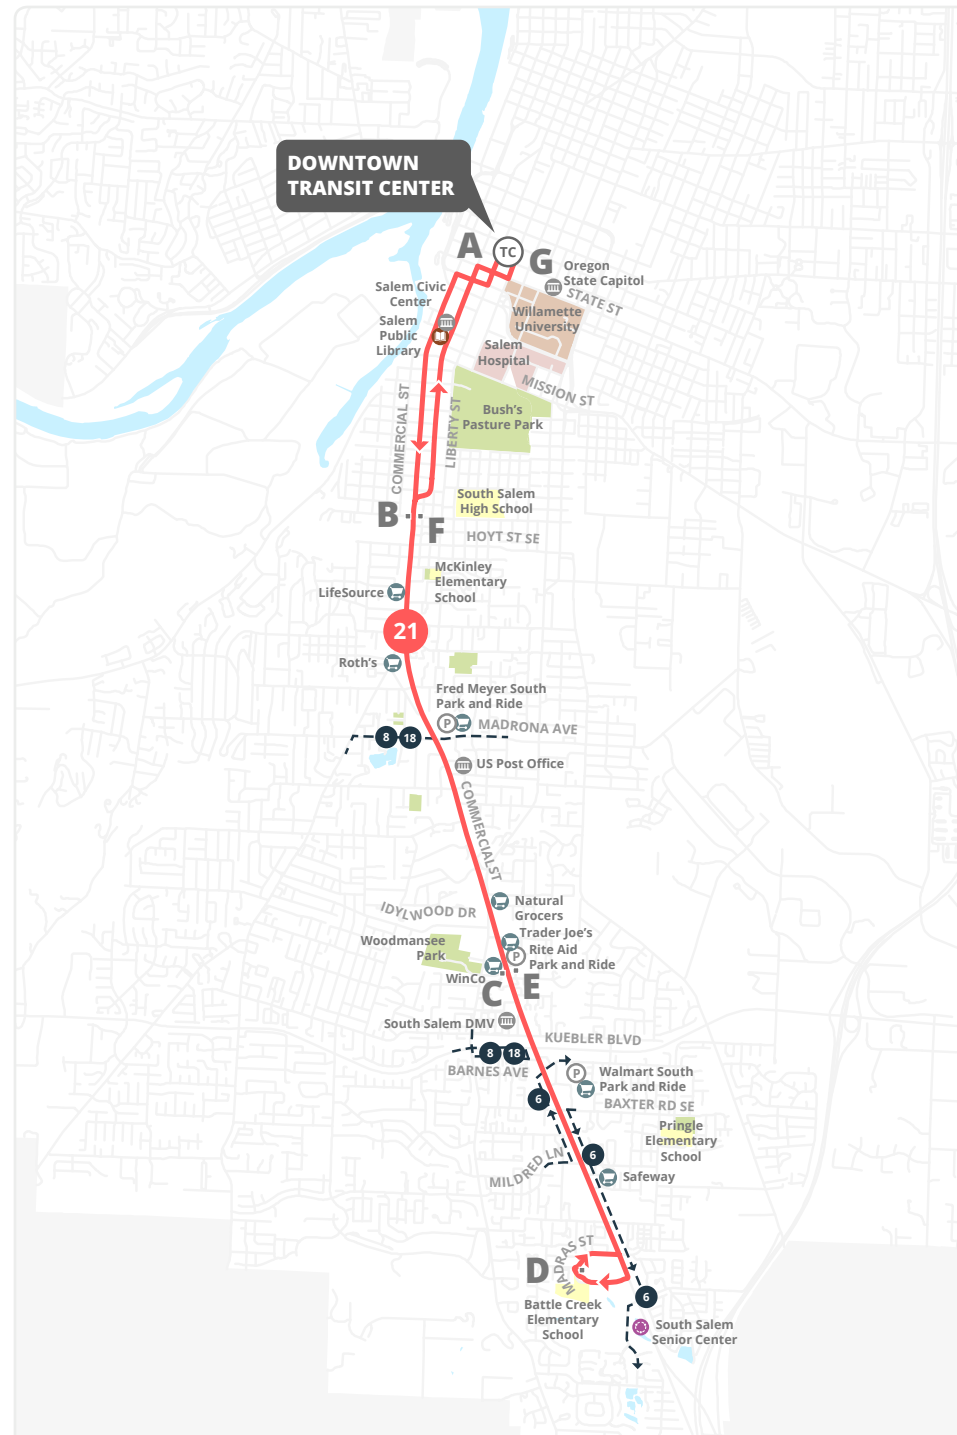

Información accesible para lectores de pantalla en [Cherriots.org/es/](https://www.cherriots.org/es/)

Stop List | **To South Salem**

A Downtown Transit Center - Bay K

- Commercial @ Trade
- Commercial @ Bellevue
- Commercial @ Mission
- Commercial @ Owens
- Commercial @ Myers
- Commercial @ Washington

C Commercial @ Keglers

- Commercial @ Royvonne
- Commercial @ Barnes
- Commercial @ Baxter
- Commercial @ Fabry
- Commercial @ Madras
- Waln @ Commercial

D Madras @ Fircrest

Timepoints are noted in **bold** and correspond with letters on the map and schedule.

Stop List | **To Downtown Transit Center**

D Madras @ Fircrest

- Commercial @ Fabry
- Commercial @ Baxter
- Commercial @ Boone
- Commercial @ Royvonne

E Commercial @ Keglers

- Commercial @ Lansford
- Commercial @ Promontory
- Commercial @ Browning
- Commercial @ Duplex
- Commercial @ Madrona
- Commercial @ Ratcliff
- Commercial @ Alice
- Commercial @ Boice
- Commercial @ Hoyt

F Commercial @ Rural

- Liberty @ Lincoln
- Liberty @ Myers
- Liberty @ Owens
- Liberty @ Kearney
- Liberty @ Mill
- Liberty @ Ferry

G Downtown Transit Center

Los tiempos están notados en letras **oscuras** y corresponde con letras en el mapa y el horario.