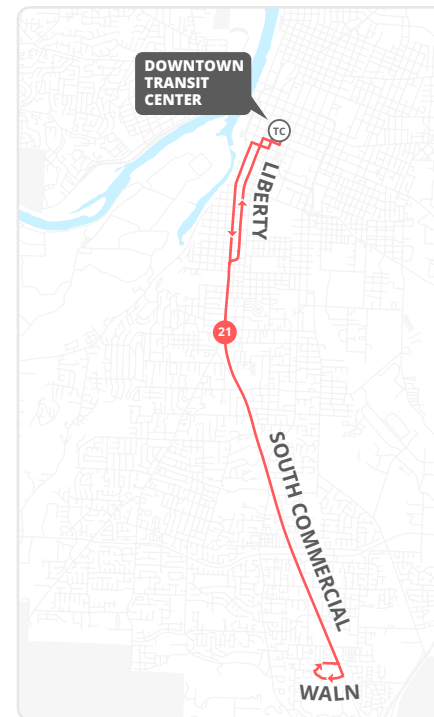

Effective
January 6, 2020