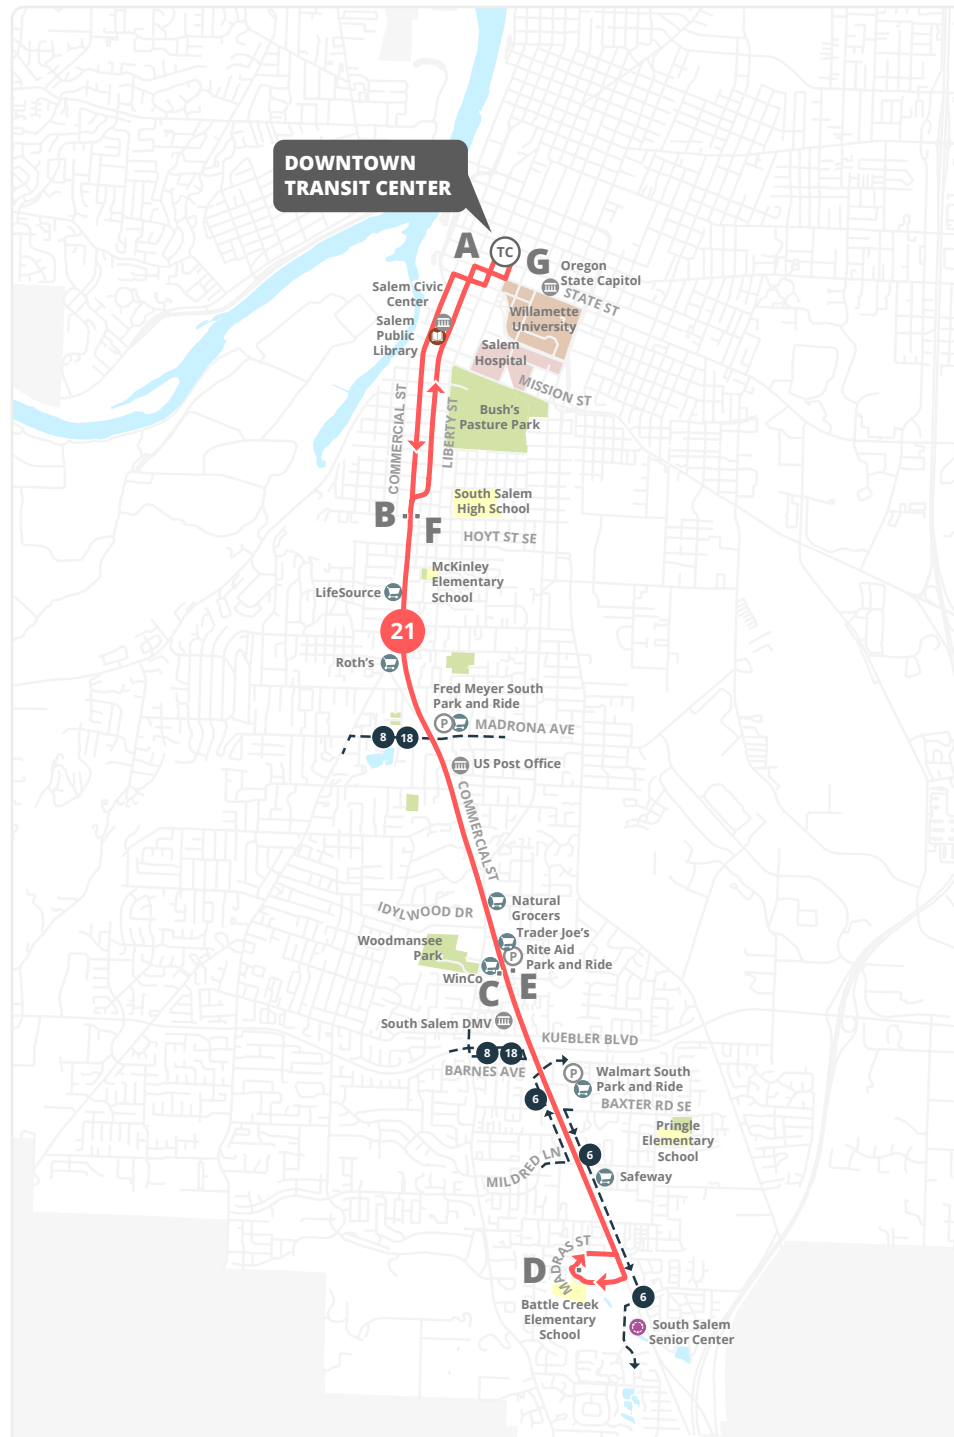

Stop List | **To South Salem**

A Downtown Transit Center - Bay K

- Commercial @ Trade
- Commercial @ Bellevue
- Commercial @ Mission
- Commercial @ Owens
- Commercial @ Myers
- Commercial @ Washington

B Commercial @ Rural

C Commercial @ Keglers

- Commercial @ Royvonne
- Commercial @ Barnes
- Commercial @ Baxter
- Commercial @ Fabry
- Commercial @ Wiltsey
- Commercial @ Madras
- Waln @ Commercial

D Madras @ Fircrest

Timepoints are noted in **bold** and correspond with letters on the map and schedule.

Stop List | **To Downtown Transit Center**

D Madras @ Fircrest

- Commercial @ Fabry
- Commercial @ Baxter
- Commercial @ Boone
- Commercial @ Royvonne

E Commercial @ Keglers

- Commercial @ Lansford
- Commercial @ Promontory
- Commercial @ Browning
- Commercial @ Duplex
- Commercial @ Madrona
- Commercial @ Ratcliff
- Commercial @ Alice
- Commercial @ Boice
- Commercial @ Hoyt

F Commercial @ Rural

- Liberty @ Lincoln
- Liberty @ Myers
- Liberty @ Owens
- Liberty @ Kearney
- Liberty @ Mill
- Liberty @ Ferry

G Downtown Transit Center

Los tiempos están notados en letras **oscuras** y corresponde con letras en el mapa y el horario.