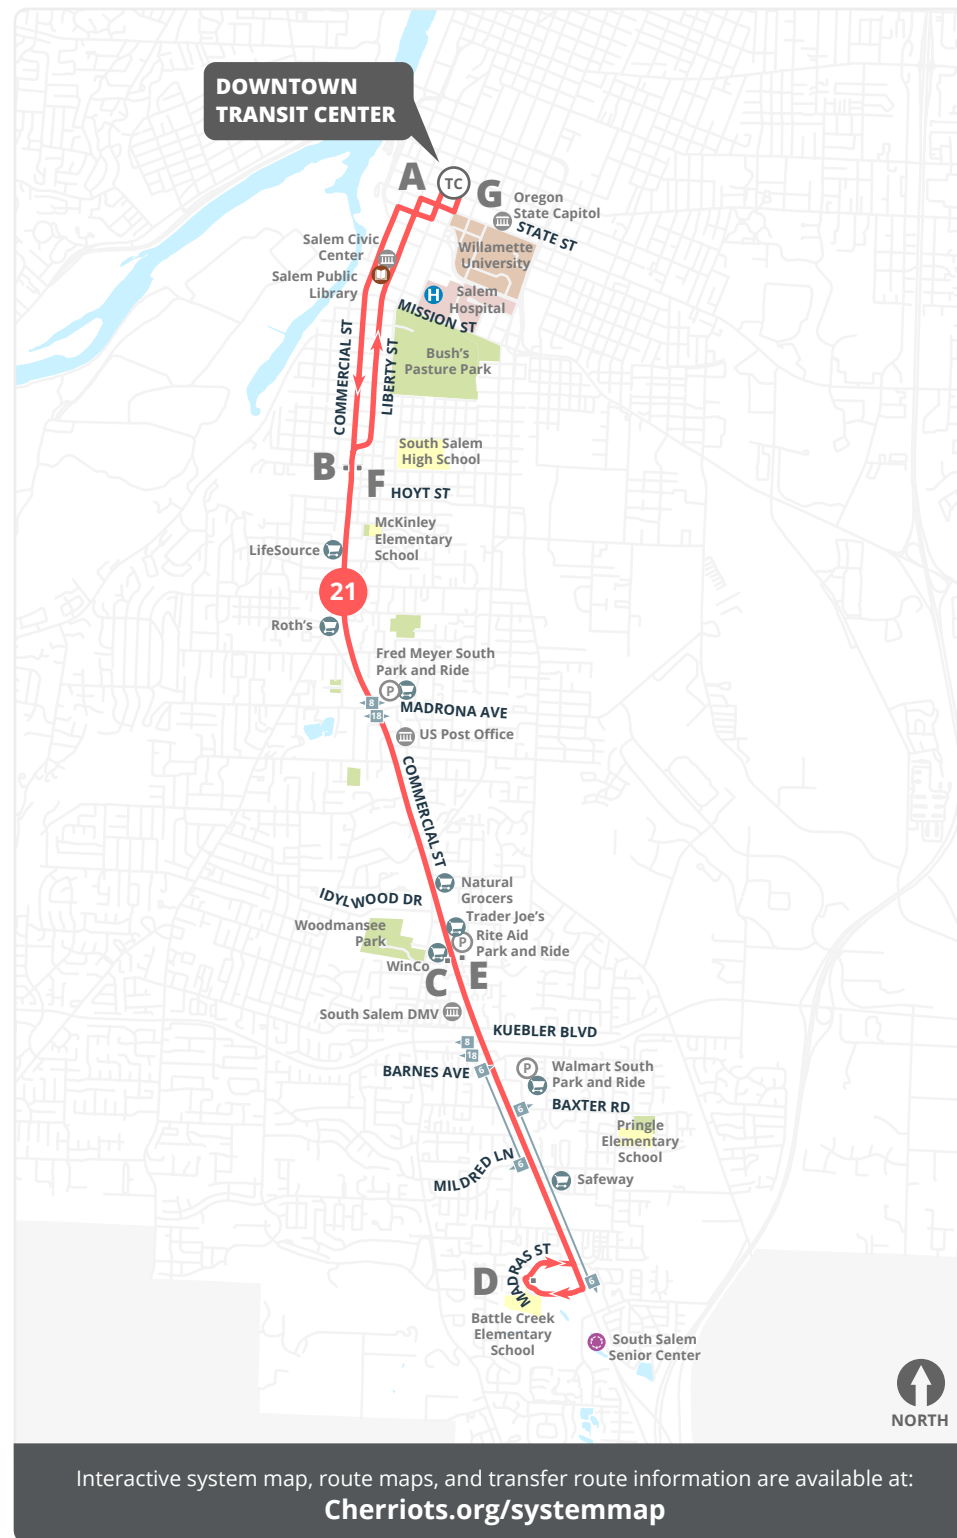

Timepoints are noted in **bold** and correspond with letters on the map and schedule.

Stop List | **To Downtown Transit Center**

**D Madras @ Fircrest**

- Commercial @ Fabry
- Commercial @ Baxter
- Commercial @ Boone
- Commercial @ Royvonne

**E Commercial @ Keglers**

- Commercial @ Lansford
- Commercial @ Promontory
- Commercial @ Browning
- Commercial @ Duplex
- Commercial @ Madrona
- Commercial @ Ratcliff
- Commercial @ Vista
- Commercial @ Alice
- Commercial @ Boice
- Commercial @ Hoyt

**F Commercial @ Rural**

- Liberty @ Lincoln
- Liberty @ Myers
- Liberty @ Owens
- Liberty @ Kearney
- Liberty @ Mill
- Liberty @ Ferry

**G Downtown Transit Center**

Los tiempos están notados en letras **oscuras** y corresponde con letras en el mapa y el horario.