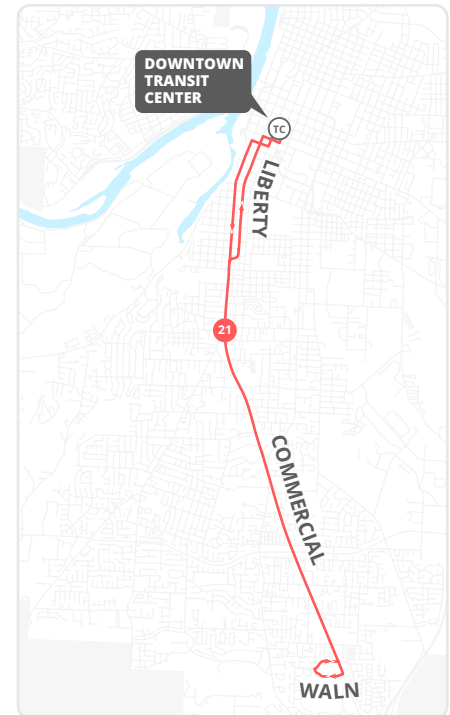

Effective
Sept. 3, 2023