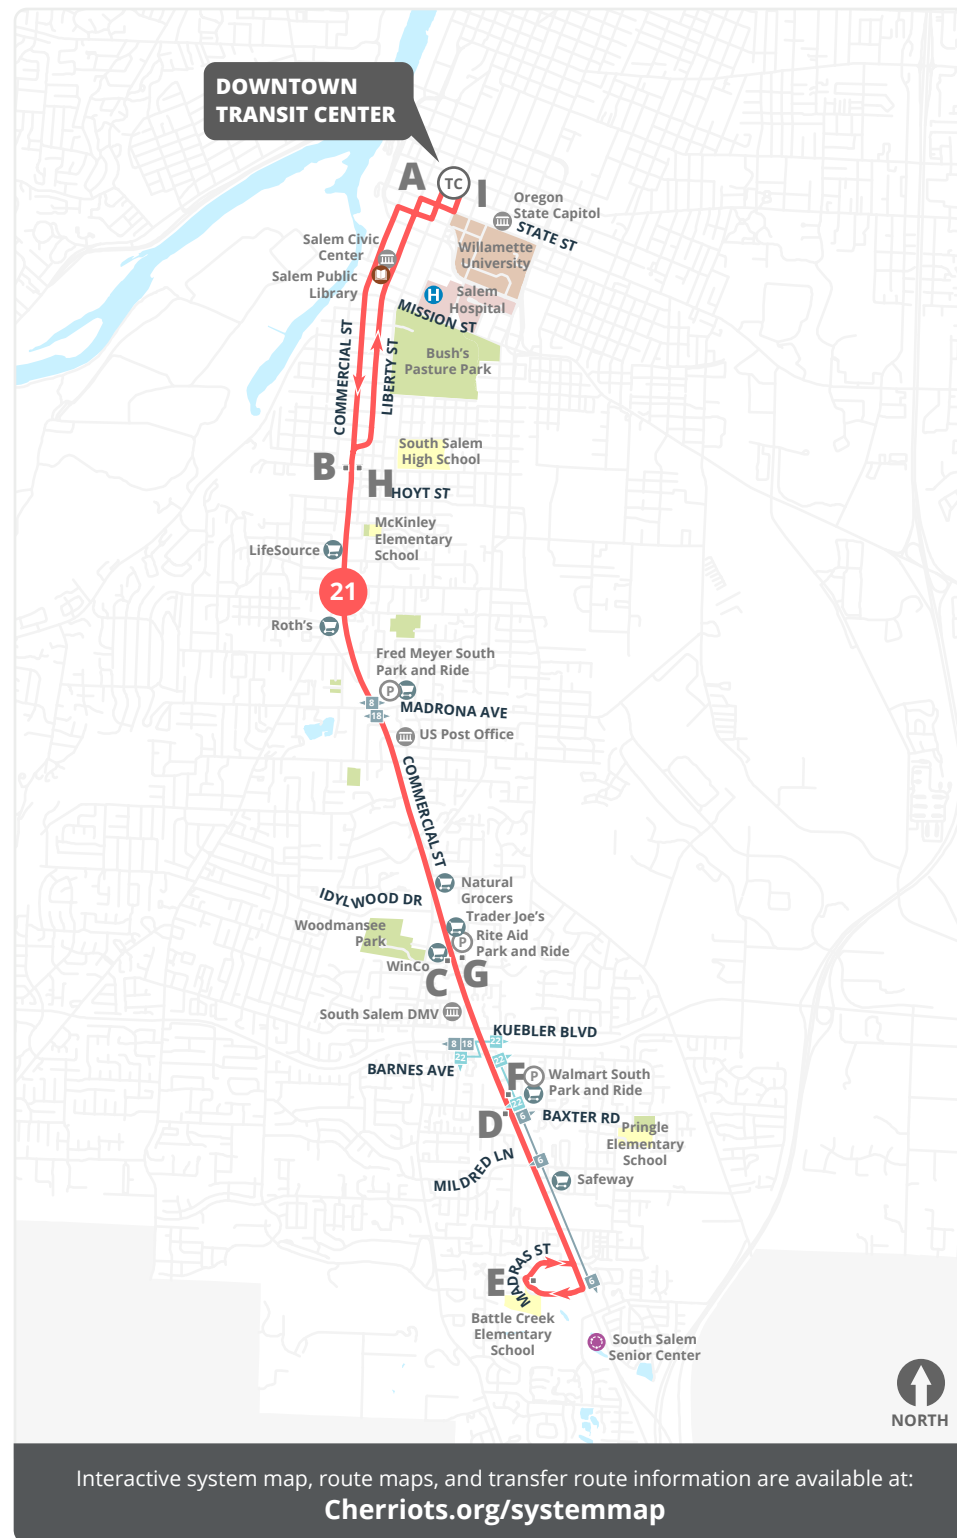

Stop List | **To South Salem**

A Downtown Transit Center - Bay K

- Commercial @ Trade
- Commercial @ Bellevue
- Commercial @ Mission
- Commercial @ Owens
- Commercial @ Myers
- Commercial @ Washington

B Commercial @ Rural

Stop List | **To Downtown Transit Center**

E Madras @ Fircrest

- Commercial @ Fabry

F Commercial @ Baxter

- Commercial @ Boone
- Commercial @ Royvonne

G Commercial @ Keglers

- Commercial @ Lansford
- Commercial @ Promontory
- Commercial @ Browning
- Commercial @ Duplex
- Commercial @ Madrona
- Commercial @ Ratcliff

H Commercial @ Rural

- Commercial @ Vista
- Commercial @ Alice
- Commercial @ Boice
- Commercial @ Hoyt

H Commercial @ Rural

- Liberty @ Lincoln
- Liberty @ Myers
- Liberty @ Owens
- Liberty @ Kearney
- Liberty @ Mill
- Liberty @ Ferry

I Downtown Transit Center

Los tiempos están notados en letras **oscuras** y corresponde con letras en el mapa y el horario.

Interactive system map, route maps, and transfer route information are available at:
Cherriots.org/systemmap