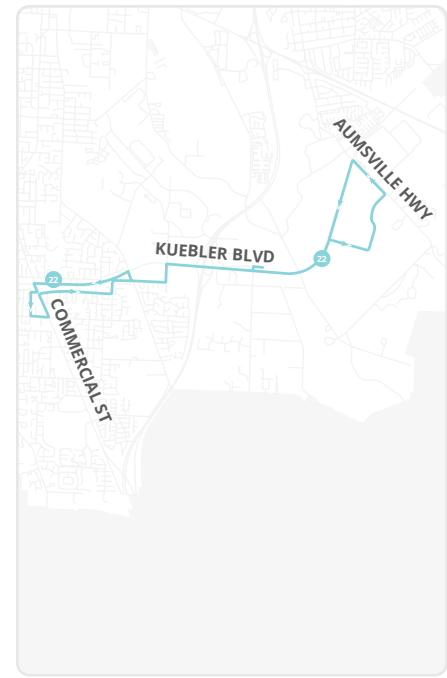

40-minute service all other times

Servicio de 40 minutos todas las otras horas