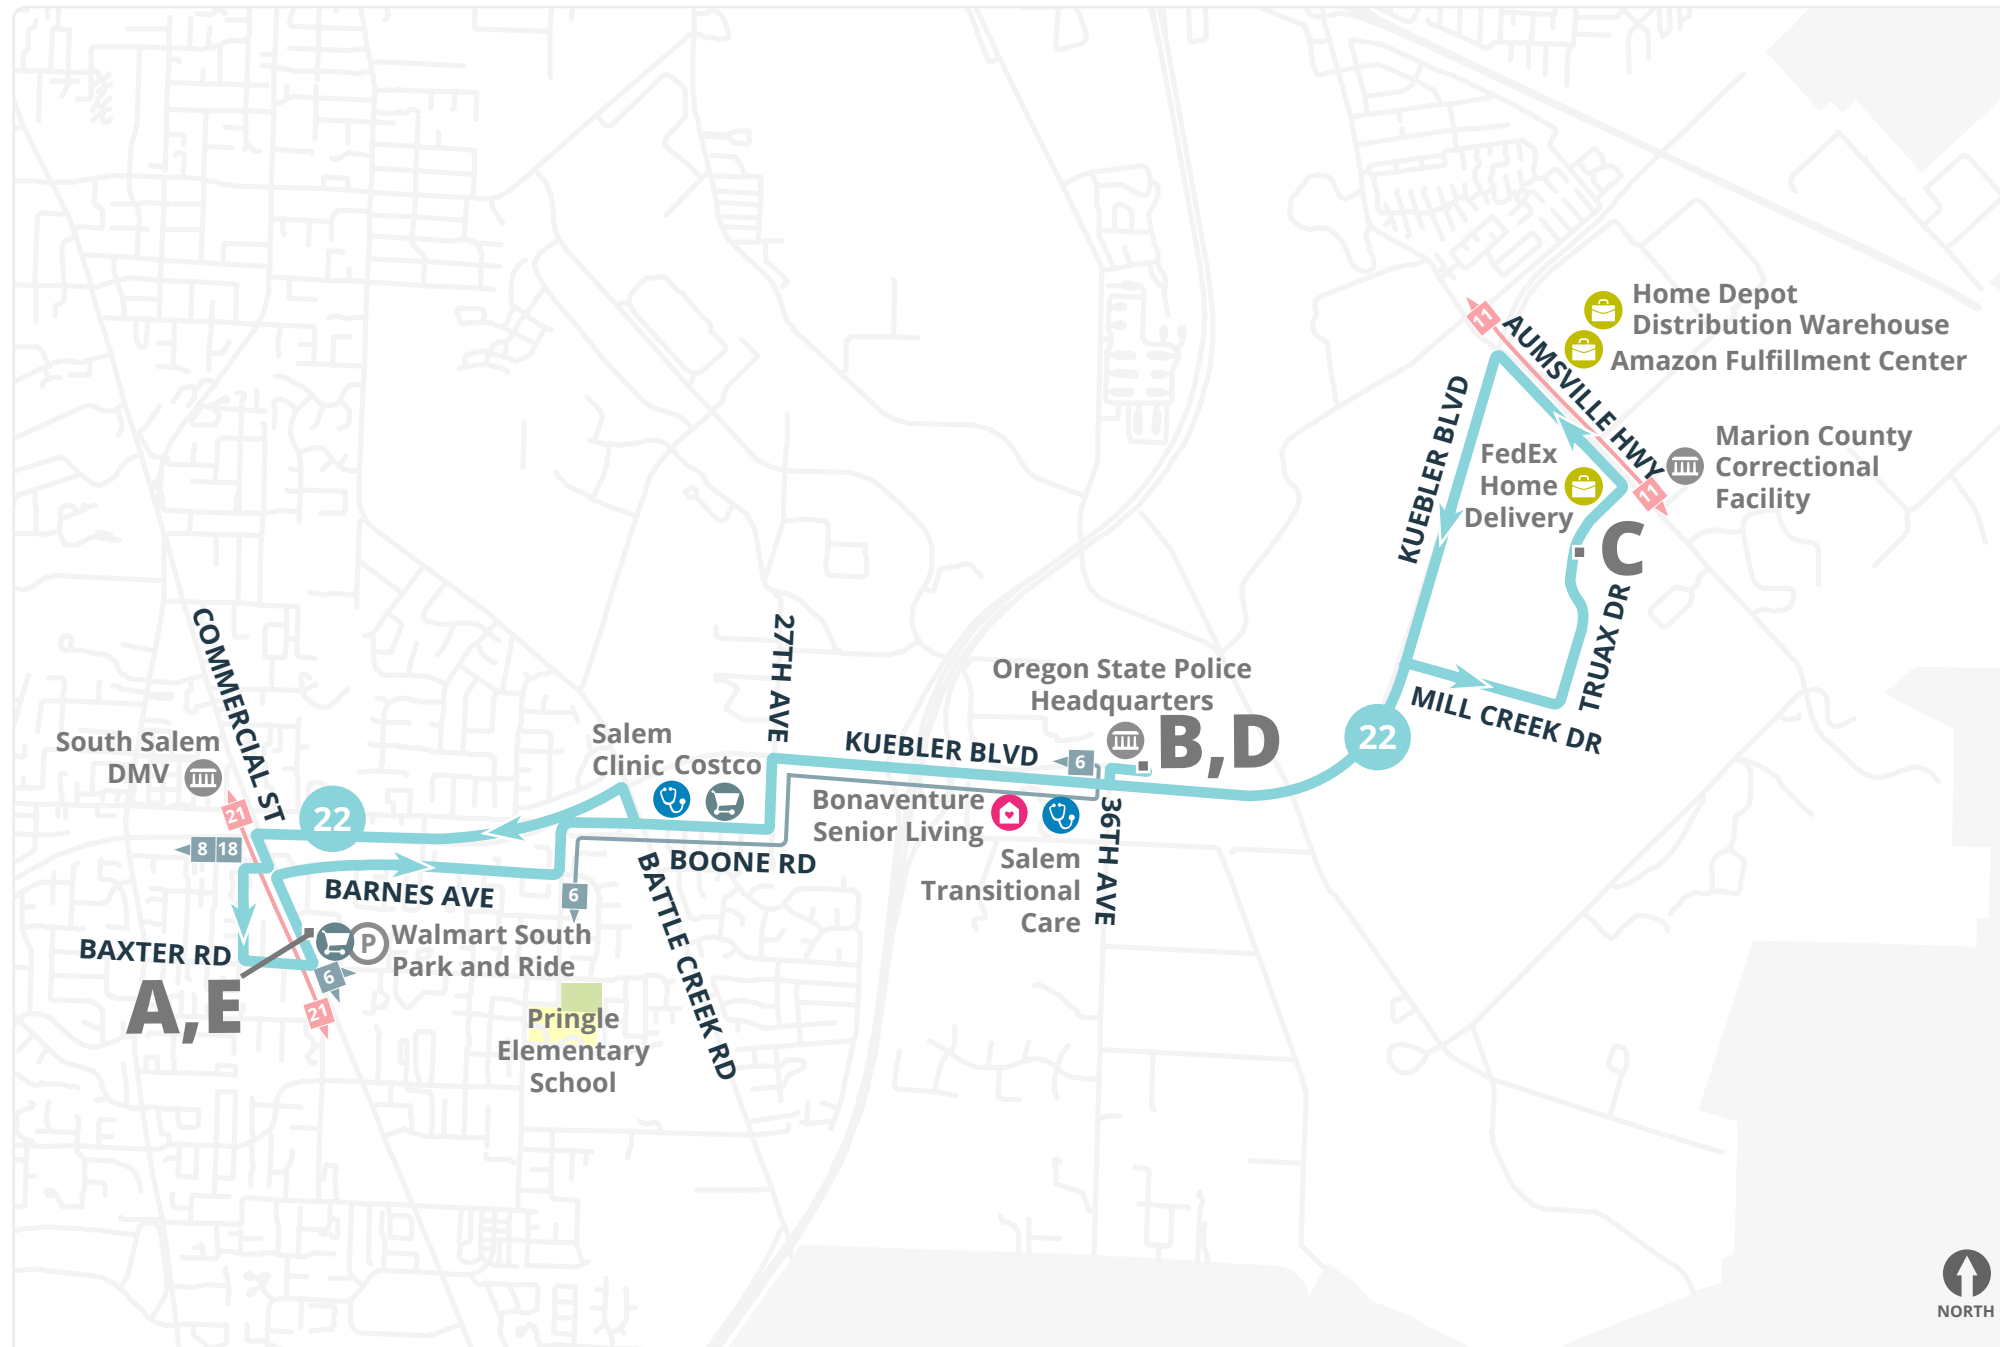

Boone @ 27th

B Trelstad @ Burrigh

Mill Creek Dr. @ Logistics

C Truax @ Aumsville Hwy

Stop List | **To South Salem**

C Truax @ Aumsville Hwy

Aumsville Hwy @ Depot

D Trelstad @ Burrigh

Boone @ 27th

Boone @ Battle Creek

Barnes @ Commercial

E Commercial @ Baxter

Timepoints are noted in **bold** and correspond with letters on the map and schedule.

Los tiempos están notados en letras **oscuros** y corresponde con letras en el mapa y el horario.

Interactive system map, route maps, and transfer route information are available at:
Cherriots.org/systemmap

Bus Fares

There are four types of passes:

- One-Ride cash fare
- Day Pass
- 30-Day Pass
- Annual Pass