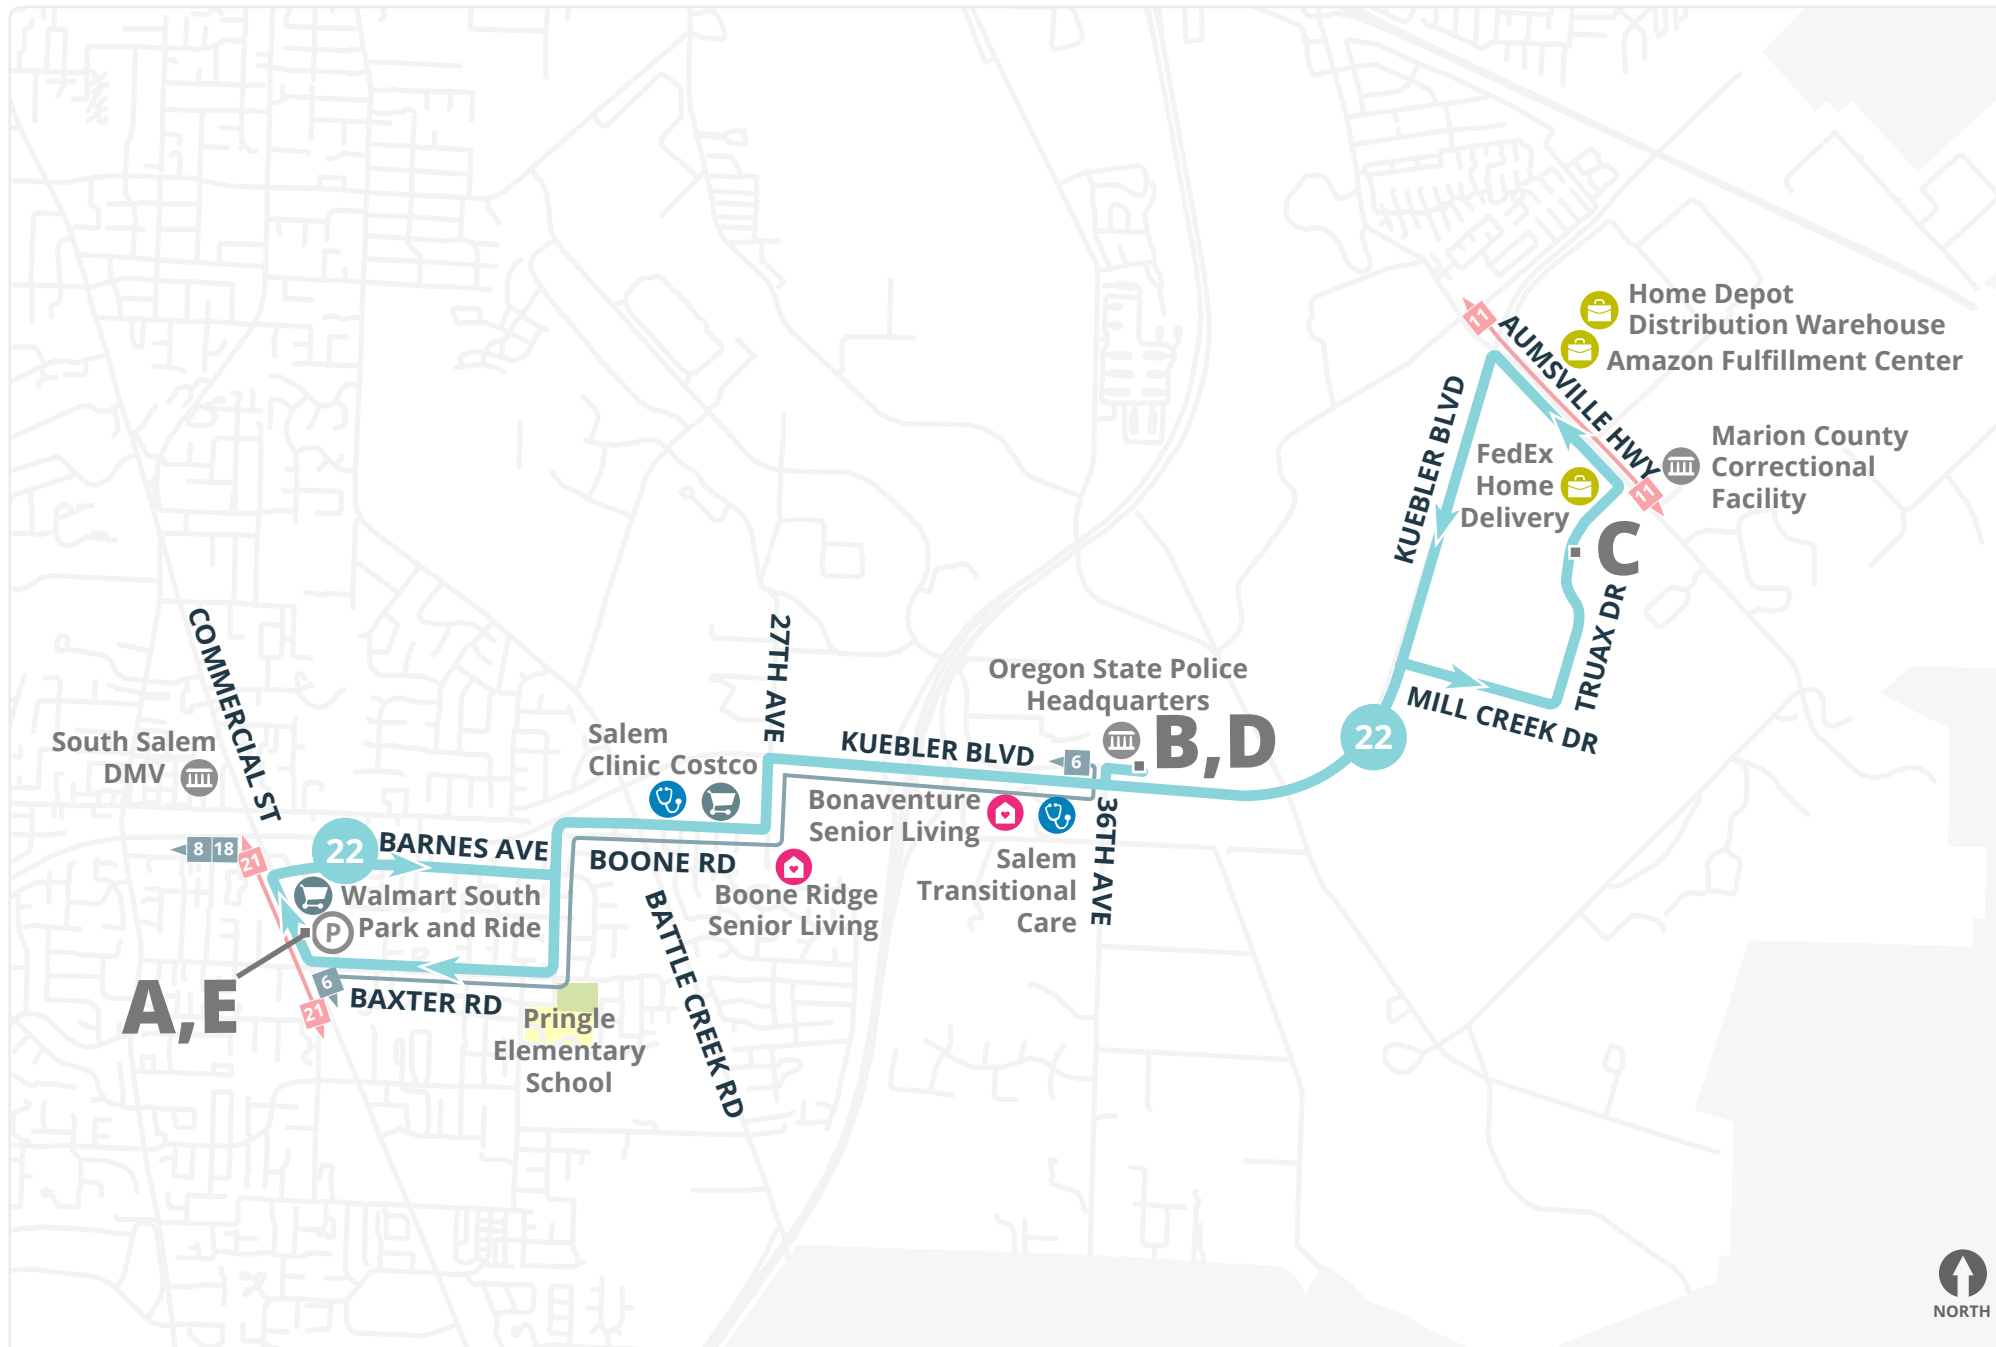

Boone @ 27th

B Trelstad @ Burrignt

Mill Creek Dr. @ Logistics

C Truax @ Aumsville Hwy

Stop List | **To South Salem**

C Truax @ Aumsville Hwy

Aumsville Hwy @ Depot

D Trelstad @ Burrignt

Boone @ 27th

Boone @ Battle Creek

Reed @ Barnes

Reed @ Shilo

Baxter @ Snowflake

Baxter @ Commercial

E Commercial @ Baxter

Timepoints are noted in **bold** and correspond with letters on the map and schedule.

Los tiempos están notados en letras **oscuros** y corresponde con letras en el mapa y el horario.

Interactive system map, route maps, and transfer route information are available at:
Cherriots.org/systemmap