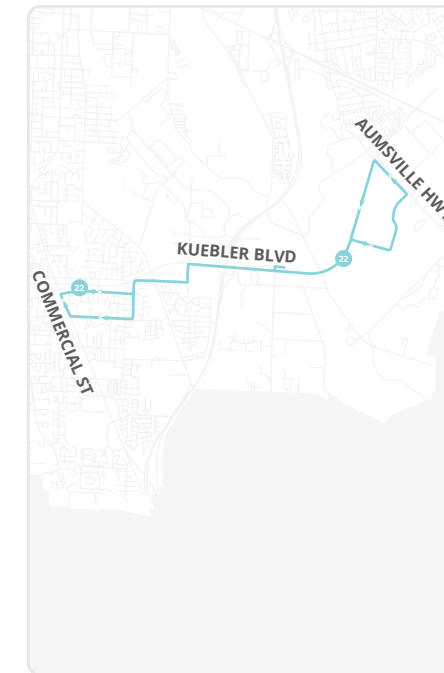

40-minute service all other times

Servicio de 40 minutos todas las otras horas

Effective
Sept. 1, 2024