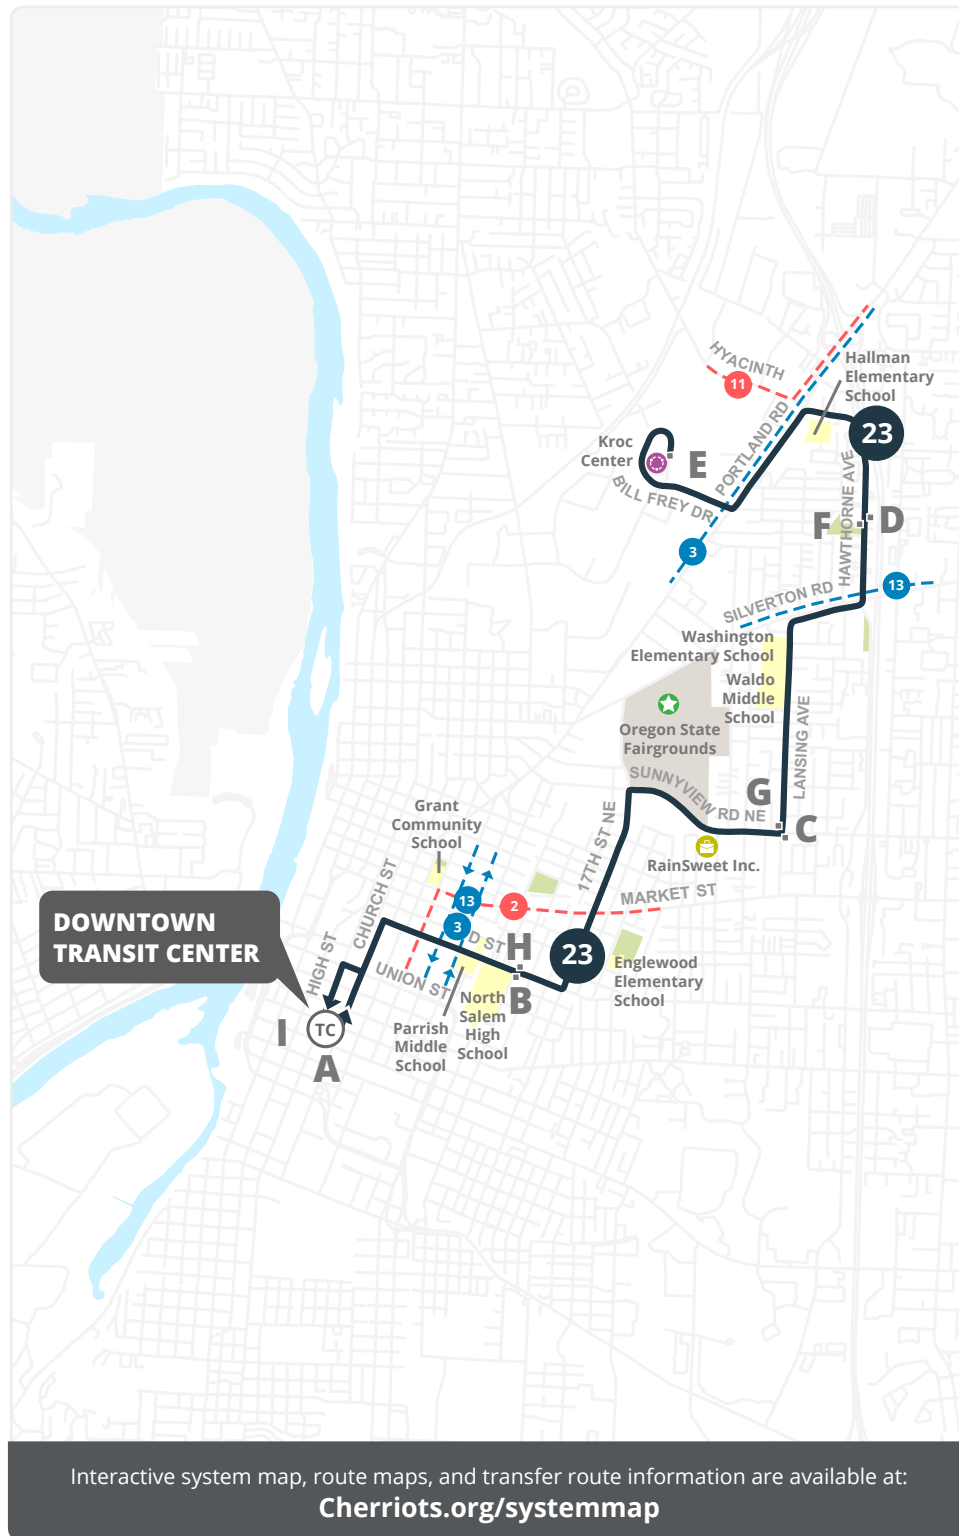

Cómo leer el horario

- Seleccione el día de la semana y la dirección en la que viaja.
- Seleccione la hora de salida mas cercana a la ubicación de abordaje, según el mapa en la parte posterior. Patee con la letra correspondiente que se encuentra en la parte superior de los horarios.
- Lea la columna de los horarios hasta encontrar la hora en que desea comenzar su viaje.
- Por favor considere que no todas las paradas se encuentran aquí. Su parada podría encontrarse entre dos horas de salida. (Vea lista de paradas)
- Los horarios en blanco significan que el autobus no ofrece servicios en esa parada en ese viaje.

Todos los horarios son estimaciones.

Por favor, llegue cinco minutos antes de la hora indicada.

Visite Cherriots.org/es/services

para obtener la información más actualizada sobre horarios, rutas, y paradas.

Planifique su viaje con **Trip Planner!**

Usando su ubicación de inicio, destino, y hora de viaje, el Trip Planner determinará la mejor ruta posible. Disponible a: Cherriots.org/es/tripplanner

Información accesible para lectores de pantalla en

Cherriots.org/es/

Interactive system map, route maps, and transfer route information are available at: Cherriots.org/systemmap

Bus Fares

There are five types of passes:

- One-Ride cash fare
- Day Pass
- 30-Day Pass
- Universal Month Pass
- Annual Pass

More details at Cherriots.org/fares.

Tarifas de autobús

Hay cinco tipos de pases:

- Un-Viaje
- Pase del Día
- Pase de 30 Días
- Pase de Mes Universal
- Pase Anual

Más detalles a Cherriots.org/es/fares.

Where to purchase bus passes

(available pass types vary by location)

- Cherriots Customer Service
- Chemeketa College Bookstore
- Roth's (Salem stores only)
- Safeway (Salem-Keizer stores only)

Dónde comprar pases de autobús

(La disponibilidad y clase del pase varían por ubicación)

- Servicio al Cliente de Cherriots
- Librería de Chemeketa College
- Roth's (solamente tiendas de Salem)
- Safeway (solamente tiendas de Salem-Keizer)

Detours

Routes may go on detour due to weather or road construction. Check detour updates at:

- Cherriots.org/alerts
- 503-588-2877
- [Twitter.com/Cherriots](https://twitter.com/Cherriots)

Desvíos

Las rutas pueden desviarse debido al clima o la construcción de carreteras. Revise las actualizaciones de desvíos a:

- Cherriots.org/es/alerts
- 503-588-2877
- [Twitter.com/Cherriots](https://twitter.com/Cherriots)

Cherriots.org
503-588-2877

220 High St. NE,
Salem, OR 97301

printed on recycled paper