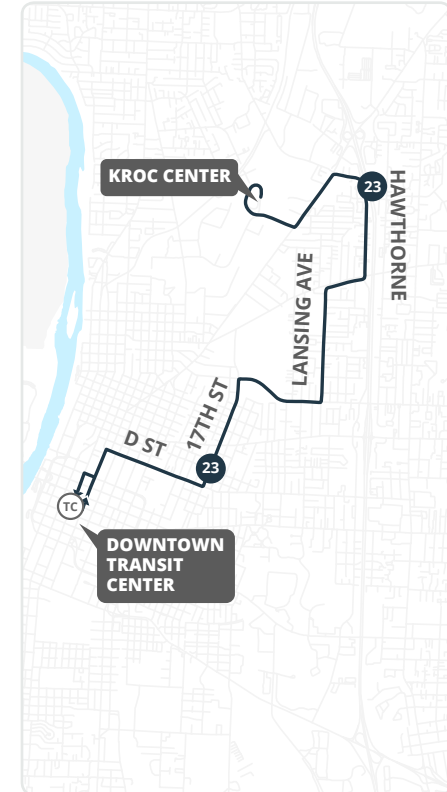

Effective
September 3, 2019