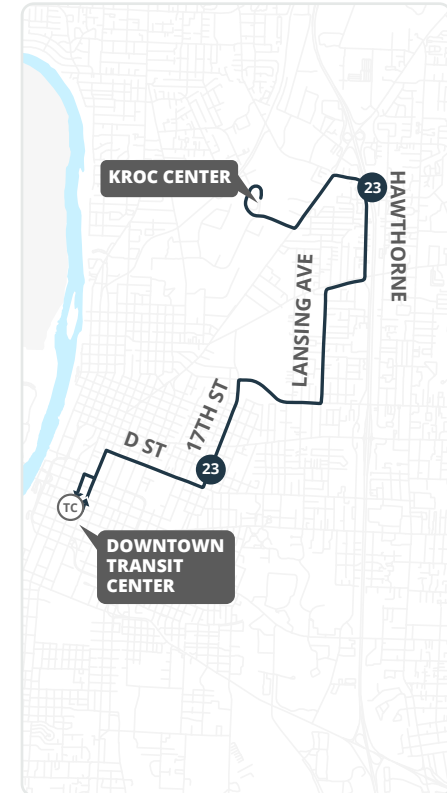

Lansing / Hawthorne

60-MINUTE SERVICE

SERVICIO DE 60 MINUTOS