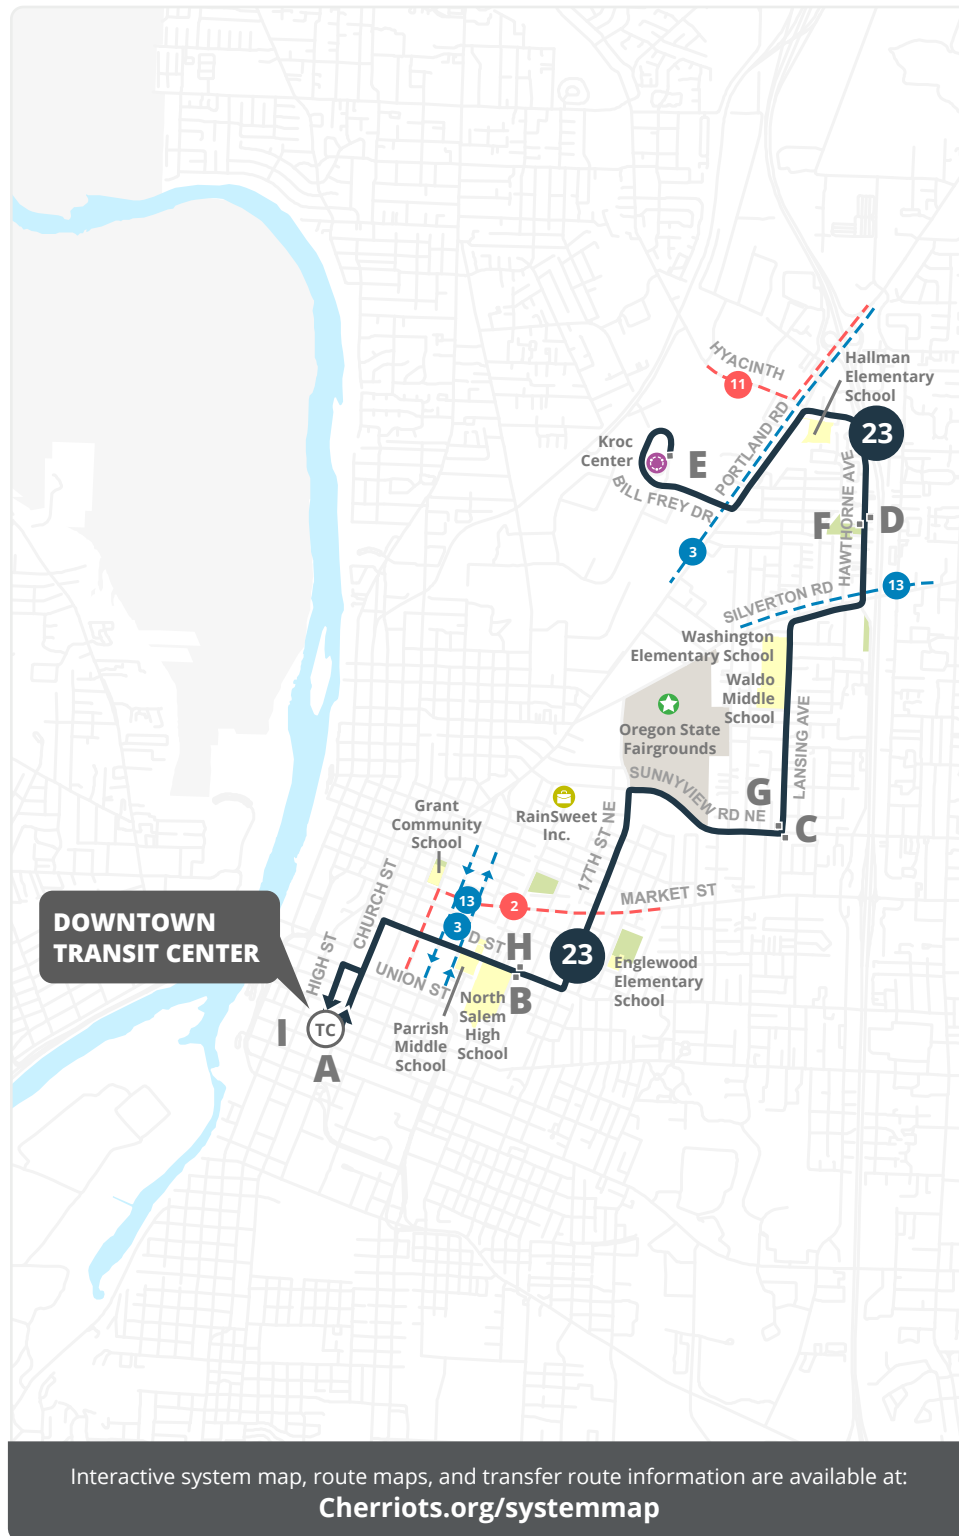

Cómo leer el horario

- Seleccione el día de la semana y la dirección en la que viaja.
- Seleccione la hora de salida mas cercana a la ubicación de abordaje, según el mapa en la parte posterior. Páree con la letra correspondiente que se encuentra en la parte superior de los horarios.
- Lea la columna de los horarios hasta encontrar la hora en que desea comenzar su viaje.
- Por favor considere que no todas las paradas se encuentran aquí. Su parada podría encontrarse entre dos horas de salida. (Vea lista de paradas)
- Los horarios en blanco significan que el autobus no ofrece servicios en esa parada en ese viaje.

Todos los horarios son estimaciones.

Por favor, llegue cinco minutos antes de la hora indicada.

Visite Cherriots.org/es/services

para obtener la información más actualizada sobre horarios, rutas, y paradas.

Planifique su viaje con **Trip Planner!**

Usando su ubicación de inicio, destino, y hora de viaje, el Trip Planner determinará la mejor ruta posible. Disponible a: Cherriots.org/es/tripplanner

Información accesible para lectores de pantalla en

Cherriots.org/es/

Interactive system map, route maps, and transfer route information are available at: Cherriots.org/systemmap

Bus Fares

There are five types of passes:

- One-Ride cash fare
- Day Pass
- 30-Day Pass
- Universal Month Pass
- Annual Pass

More details at Cherriots.org/fares.

Tarifas de autobús

Hay cinco tipos de pases:

- Un-Viaje
- Pase del Día
- Pase de 30 Días
- Pase de Mes Universal
- Pase Anual

Más detalles a Cherriots.org/es/fares.

Where to purchase bus passes

(available pass types vary by location)

- Cherriots Customer Service
- Chemeketa College Bookstore
- Roth's (Salem stores only)
- Safeway (Salem-Keizer stores only)

Dónde comprar pases de autobús

(La disponibilidad y clase del pase varían por ubicación)

- Servicio al Cliente de Cherriots
- Librería de Chemeketa College
- Roth's (solamente tiendas de Salem)
- Safeway (solamente tiendas de Salem-Keizer)

Detours

Routes may go on detour due to weather or road construction. Check detour updates at:

- Cherriots.org/alerts
- 503-588-2877
- [Twitter.com/Cherriots](https://twitter.com/Cherriots)

Desvíos

Las rutas pueden desviarse debido al clima o la construcción de carreteras. Revise las actualizaciones de desvíos a:

- Cherriots.org/es/alerts
- 503-588-2877
- [Twitter.com/Cherriots](https://twitter.com/Cherriots)

Cherriots.org
503-588-2877

220 High St. NE
Salem, OR 97301

printed on recycled paper