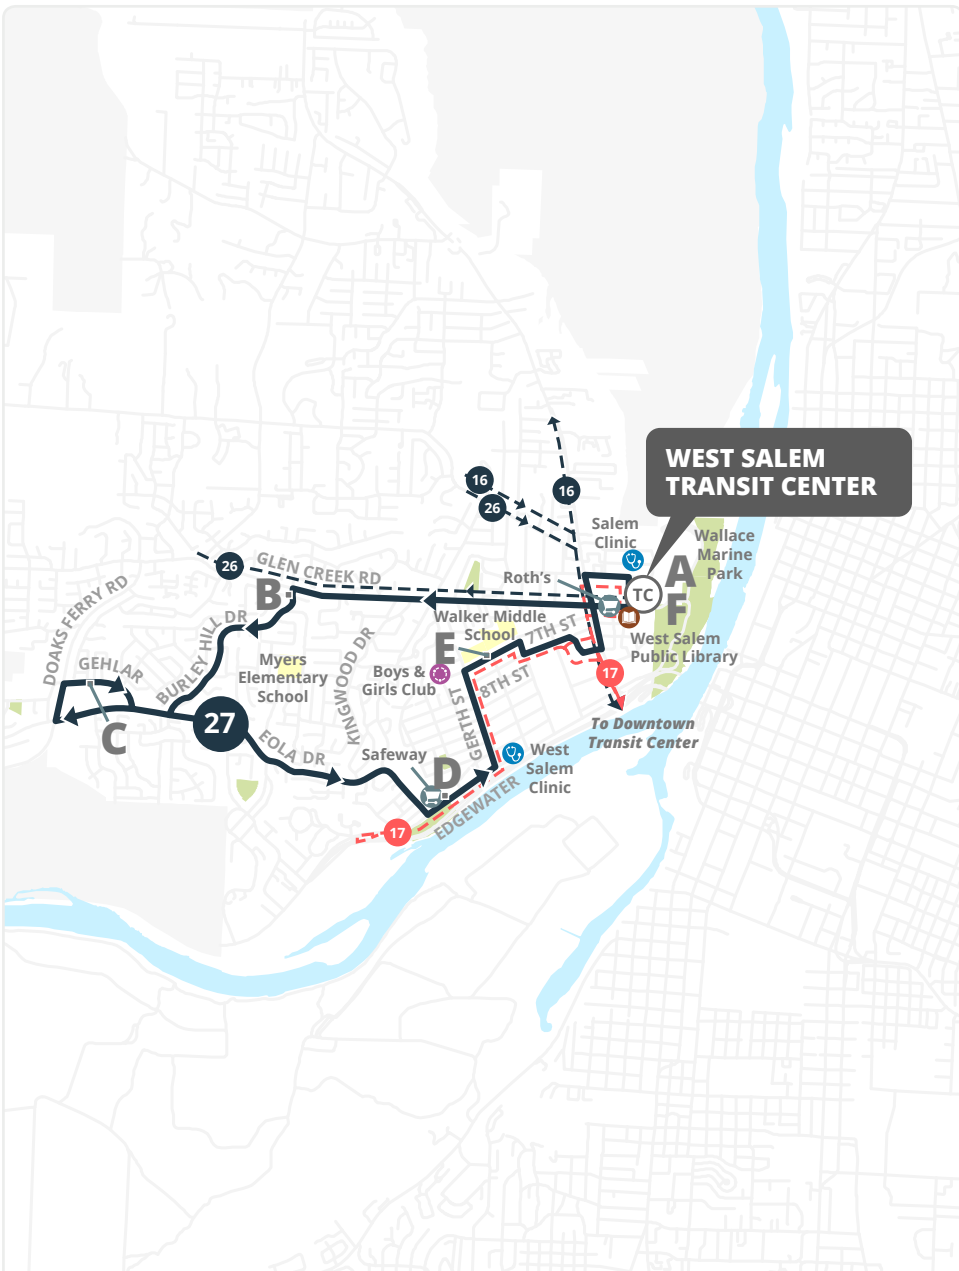

## Stop List

- A West Salem Transit Center - Bay F**  
 Glen Creek @ Karen  
 Glen Creek @ Parkway  
**Glen Creek @ Sunburst**
- B Burley Hill @ Deerwind**  
 Burley Hill @ Fawn  
 Burley Hill @ Feather Sky  
 Burley Hill @ Polk  
 Eola @ Burley Hill  
 Eola @ Eagle Feather
- C Gehlar @ Crouchen**  
 Eola @ Sunwood  
 Eola @ Mule Deer  
 Eola @ Turnage  
 Eola @ Kingwood
- D Edgewater @ Rosemont**  
 Edgewater @ Kingwood  
 Gerth @ Elm  
 Gerth @ 7th
- E 8th @ McNary**  
 7th @ Patterson  
 Taggart @ Wallace  
 Wallace @ Glen Creek  
 Taybin @ 5th
- F West Salem Transit Center**

Visite [Cherriots.org/es/services](https://cherriots.org/es/services) para obtener la información más actualizada sobre horarios, rutas, y paradas.

 **Planifique su viaje con Trip Planner!**  
Usando su ubicación de inicio, destinación, y hora de viaje, el Trip Planner determinará la mejor ruta posible. Disponible a: [Cherriots.org/es/tripplanner](https://cherriots.org/es/tripplanner)

Información accesible para lectores de pantalla en [Cherriots.org/es/](https://cherriots.org/es/) 

**WEST SALEM  
TRANSIT CENTER**

Interactive system map, route maps, and transfer route information are available at:  
**Cherriots.org/systemmap**

**Shared  
Route  
Path**

Routes 27 and 26 schedules are offset to provide service every 30 minutes on Glen Creek Road. (weekdays only)

**Bus Fares**

There are five types of passes:

- One-Ride cash fare
- Day Pass
- 30-Day Pass
- Universal Month Pass
- Annual Pass