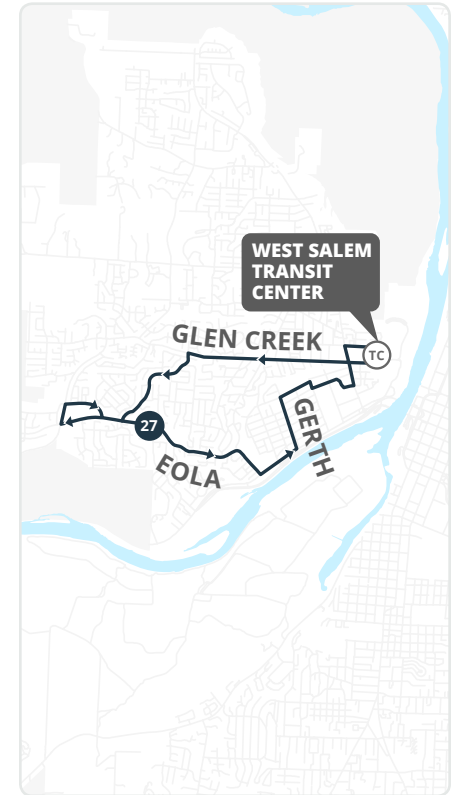

## How to read the schedule

- Select the schedule for the day of the week and direction you are traveling.
- Select the prior timepoint closest to your boarding location based on the map on the reverse and match to the corresponding letters across the top of the schedule.
- Read down the column to the time you want to begin your trip.
- Please note all stops are not listed on this schedule. Your stop may be between timepoints. (See stop list)
- If the time is blank the bus does not serve that stop on that trip.

## Stop List

- A West Salem Transit Center - Bay F**  
 Glen Creek @ Karen  
 Glen Creek @ Parkway  
**Glen Creek @ Sunburst**
- B Burley Hill @ Deerwind**  
 Burley Hill @ Fawn  
 Burley Hill @ Feather Sky  
 Burley Hill @ Polk  
 Eola @ Burley Hill  
 Eola @ Eagle Feather
- C Gehlar @ Crouchen**  
 Eola @ Sunwood  
 Eola @ Mule Deer  
 Eola @ Turnage  
 Eola @ Kingwood
- D Edgewater @ Rosemont**  
 Edgewater @ Kingwood  
 Gerth @ Elm  
 Gerth @ 7th
- E 8th @ McNary**  
 7th @ Patterson  
 Taggart @ Wallace  
 Wallace @ Glen Creek  
 Taybin @ 5th
- F West Salem Transit Center**

**Cherriots.org**  
503-588-2877

220 High St. NE  
Salem, OR 97301

printed on recycled paper

**Glen Creek /  
Eola**

**60-MINUTE SERVICE**

SERVICIO DE 60 MINUTOS

**WEST SALEM  
TRANSIT CENTER**

**GLEN CREEK**