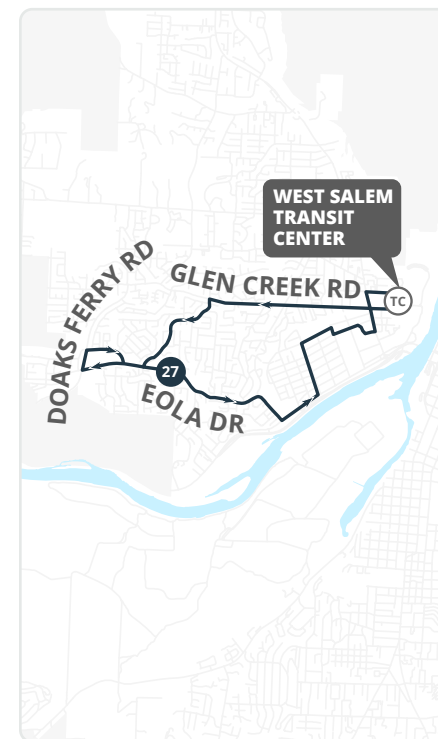

Effective
Sept. 5, 2021