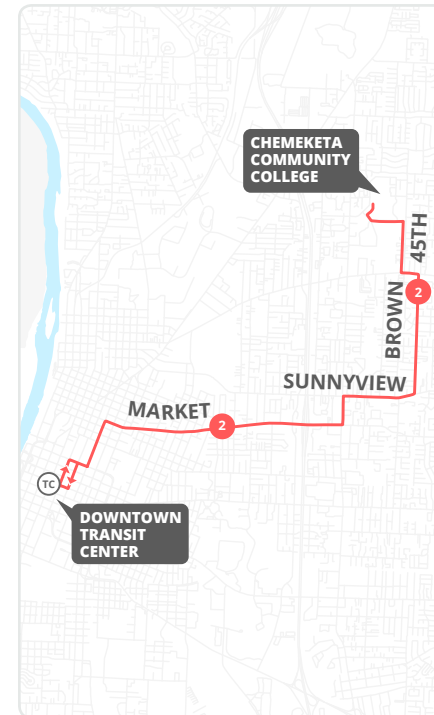

Effective
January 6, 2020