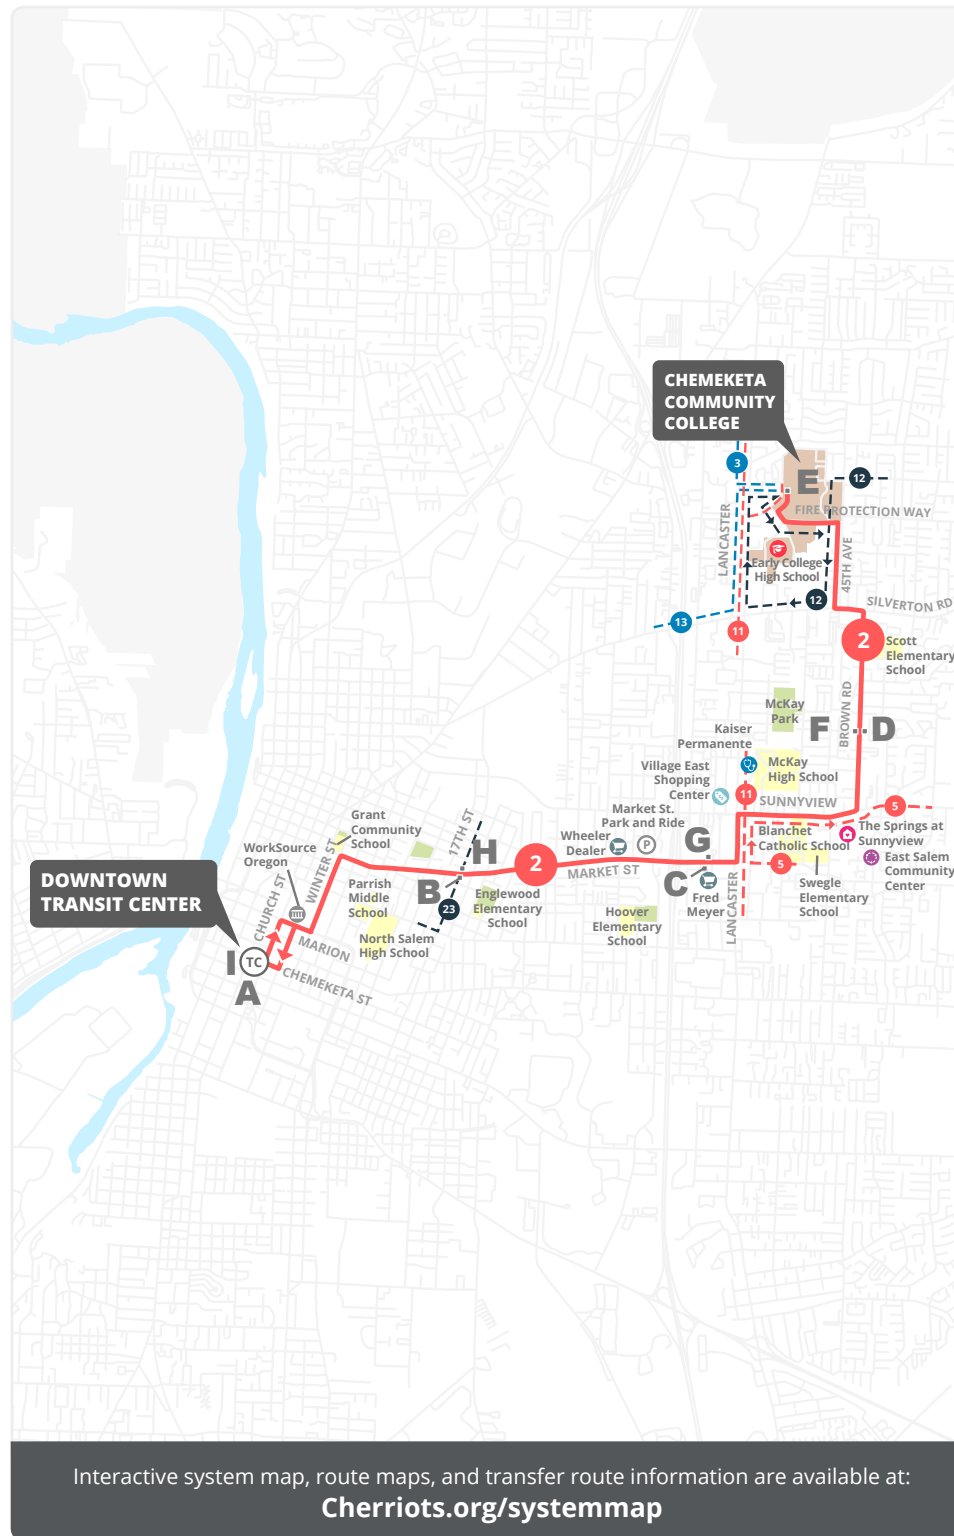

Información accesible para lectores de pantalla en [Cherriots.org/es/](https://www.cherriots.org/es/)

Stop List | **To Chemeketa College**

A Downtown Transit Center- Bay P

- Church @ Center
- Union @ Winter
- Winter @ D St
- Winter @ Belmont
- Market @ Capitol
- Market @ 14th

Stop List | **To Downtown Transit Center**

E Chemeketa College - Bldg 2 -Bay C

- 45th @ Pacifica
- Silverton Rd @ 45th
- Brown @ Surfwood (North Entrance)
- Brown @ Surfwood (South Entrance)

F Brown @ San Francisco

- Brown @ Maria
- 2075 Brown
- Sunnyview @ 45th
- Sunnyview @ Hollywood
- Sunnyview @ Scotsman Ln

G Market @ Motor

- Market @ Hawthorne
- Market @ Savage
- Market @ Park
- Market @ 24th
- Market @ 21st

H Market @ 17th

- Market @ 15th
- Market @ Capitol
- Winter @ Belmont
- Winter @ D St
- Winter @ Union
- Cottage @ Center

I Downtown Transit Center

Los tiempos están notados en letras **oscuras** y corresponde con letras en el mapa y el horario.