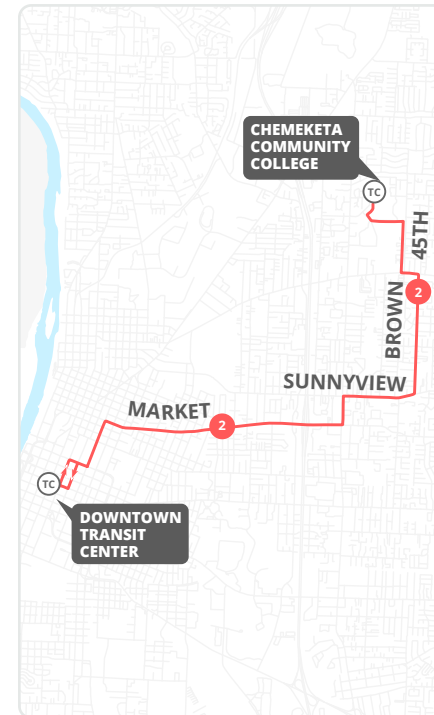

Market / Brown

15-MINUTE SERVICE

Weekdays 7 a.m. - 7 p.m.

SERVICIO DE 15 MINUTOS
Días de semana 7 a.m. - 7 p.m.

30 - 60-minute service all other times
Servicio de 30 a 60 minutos todas las otras horas