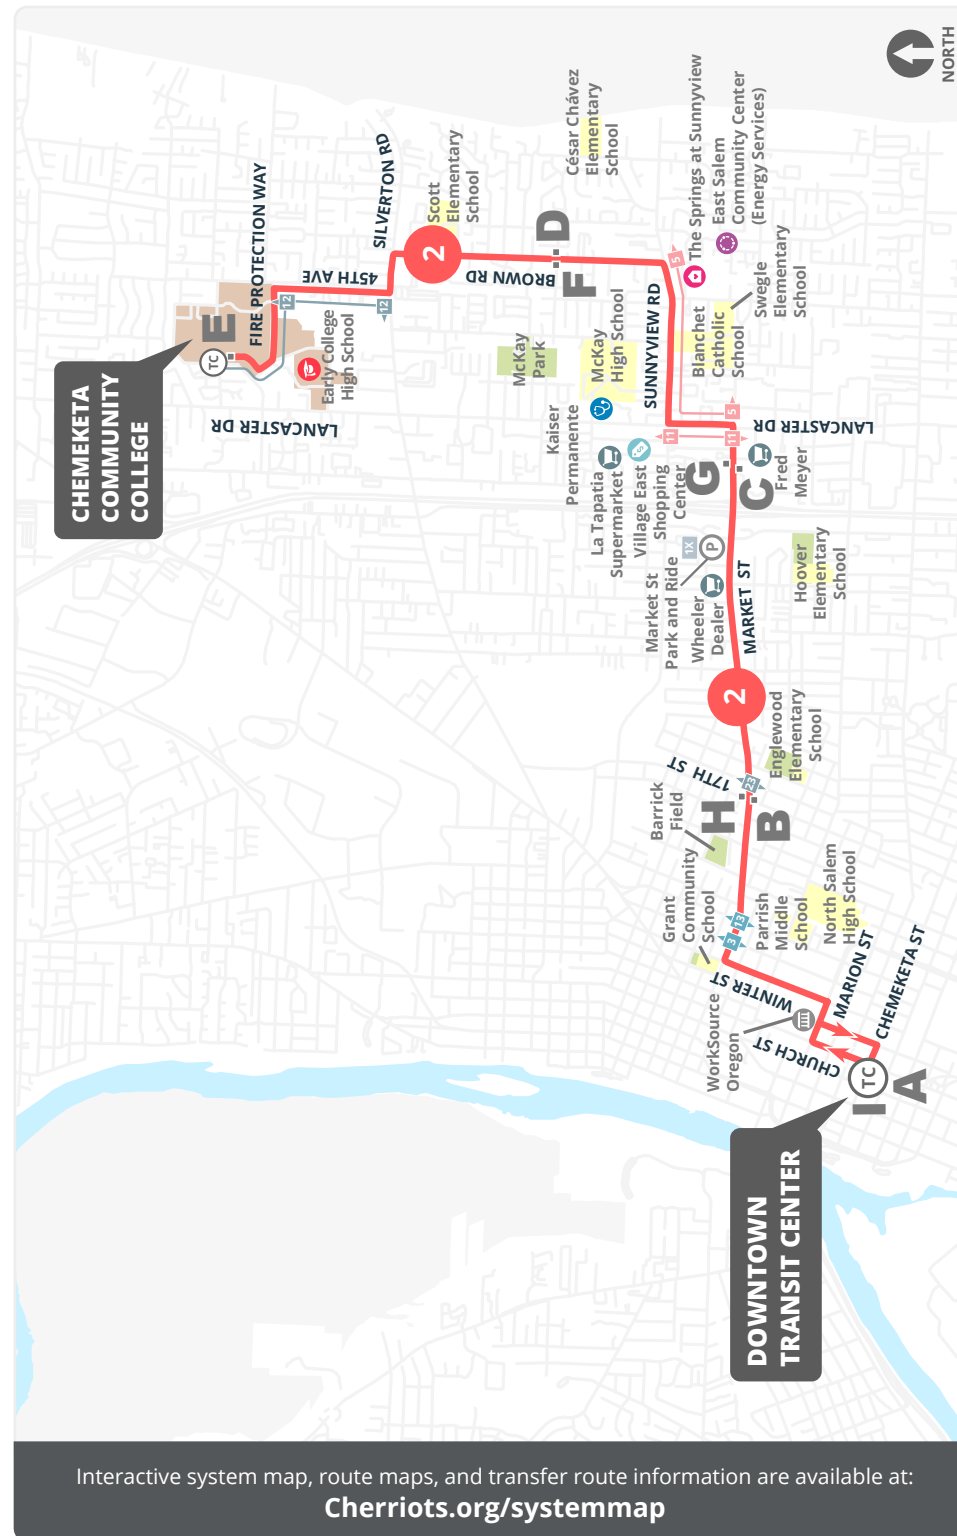

Stop List | **To Chemeketa College**

A Downtown Transit Center - Bay P

- Church @ Center
- Union @ Winter
- Winter @ D St
- Winter @ Belmont
- Market @ Capitol
- Market @ 14th

B Market @ 17th

- Market @ 19th
- Market @ 21st
- Market @ 25th
- Market @ Park

E Chemeketa College - Bldg 2

Timepoints are noted in **bold** and correspond with letters on the map and schedule.

Stop List | **To Downtown Transit Center**

E Chemeketa College - Bldg 2 - Bay C

- 45th @ Pacifica
- Silverton Rd @ 45th
- Brown @ Surfwood (North Entrance)
- Brown @ Surfwood (South Entrance)

F Brown @ San Francisco

- Brown @ Maria
- 2075 Brown
- Sunnyview @ 45th
- Sunnyview @ Hollywood
- Sunnyview @ Scotsman
- Lancaster @ Market

G Market @ Motor

- Market @ Hawthorne
- Market @ Savage
- Market @ Park
- Market @ 24th
- Market @ 21st

H Market @ 17th

- Market @ 15th
- Market @ Capitol
- Winter @ Belmont
- Winter @ D St
- Winter @ Union
- Cottage @ Center

I Downtown Transit Center

Los tiempos están notados en letras **oscuras** y corresponde con letras en el mapa y el horario.