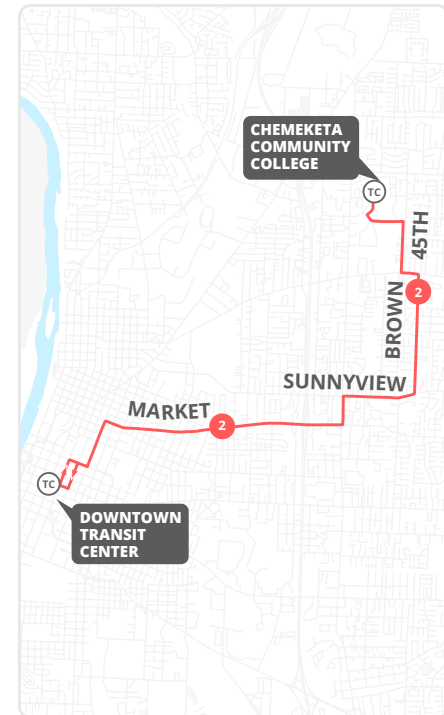

Market / Brown

15-MINUTE SERVICE

Weekdays 7 a.m. - 7 p.m.

SERVICIO DE 15 MINUTOS
Días de semana 7 a.m. - 7 p.m.

30 - 60-minute service all other times
Servicio de 30 a 60 minutos todas las otras horas