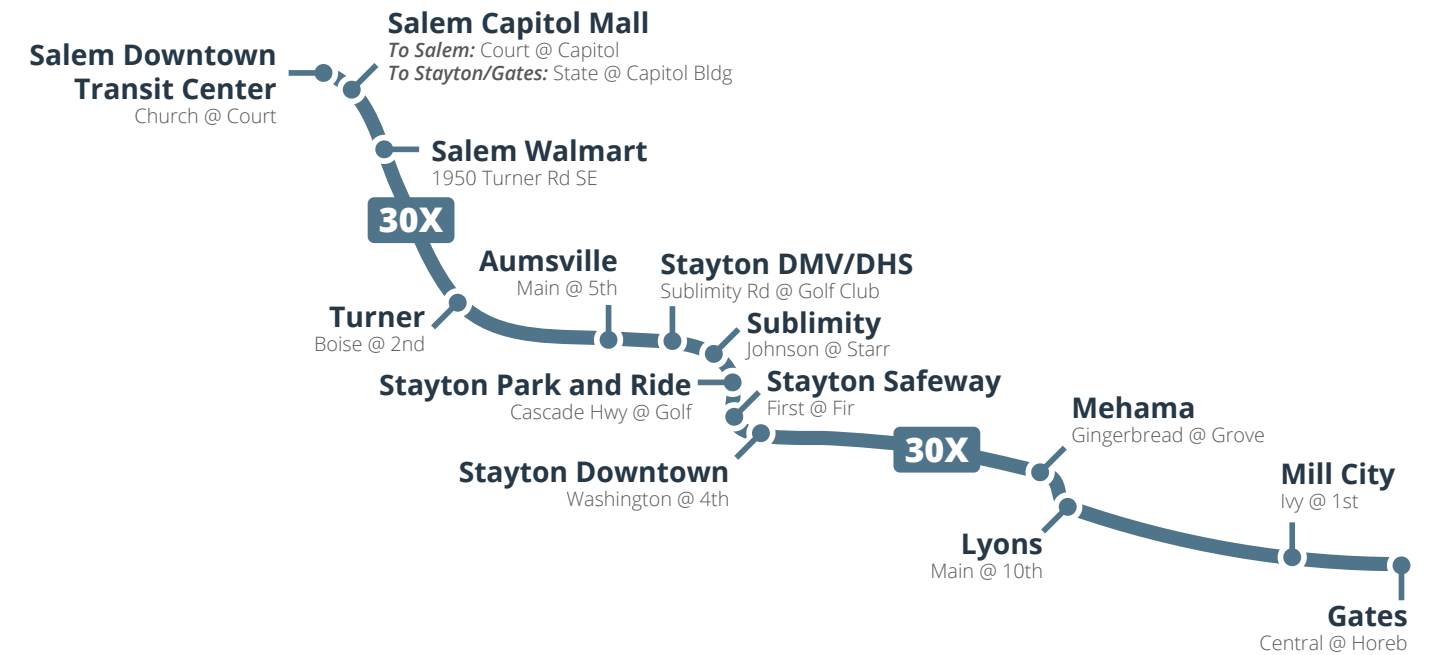

Saturdays | <i>Sábados</i> | To Salem													
Gates Park and Ride	Mill City	Lyons	Mehama	Stayton Downtown	Stayton Safeway	Stayton Park and Ride	Sublimity	Stayton DMV/DHS	Aumsville	Turner	Salem Walmart	Salem Capitol Mall	Downtown Transit Center
Central @ Horeb	Ivy @ 1st	Main @ 10th	Gingerbread @ Grove	Washington @ 4th	First @ Fir	Cascade Hwy @ Golf	Johnson @ Starr	Sublimity Rd @ Golf Club	Main @ 5th	Boise @ 2nd	1950 Turner Rd SE	Court @ Capitol	Church @ Court
9:50a	9:58a	10:10a	10:14a	10:28a	10:30a	10:33a	10:38a	10:43a	10:50a	10:59a	11:10a	11:20a	11:23a
6:00p	6:08p	6:20p	6:24p	6:38p	6:40p	6:43p	6:48p	6:53p	7:01p	7:11p	7:22p	7:32p	7:35p

Route 30X runs Monday through Saturday. There is no service on Sunday or these holidays:			
New Year's Day Labor Day	Presidents Day Veterans Day	Memorial Day Thanksgiving Day	Independence Day Christmas Day
La Ruta 30X opera de lunes a sábado. No hay servicio en domingo o los siguientes días feriados:			
Día de Año Nuevo Día del Trabajo	Día del Presidente Día de los Veteranos	Día de Conmemoración Día de Acción de Gracias	Día de la Independencia Día de Navidad

Interactive system map, route maps, and transfer route information are available at: [Cherriots.org/systemmap](https://cherriots.org/systemmap)