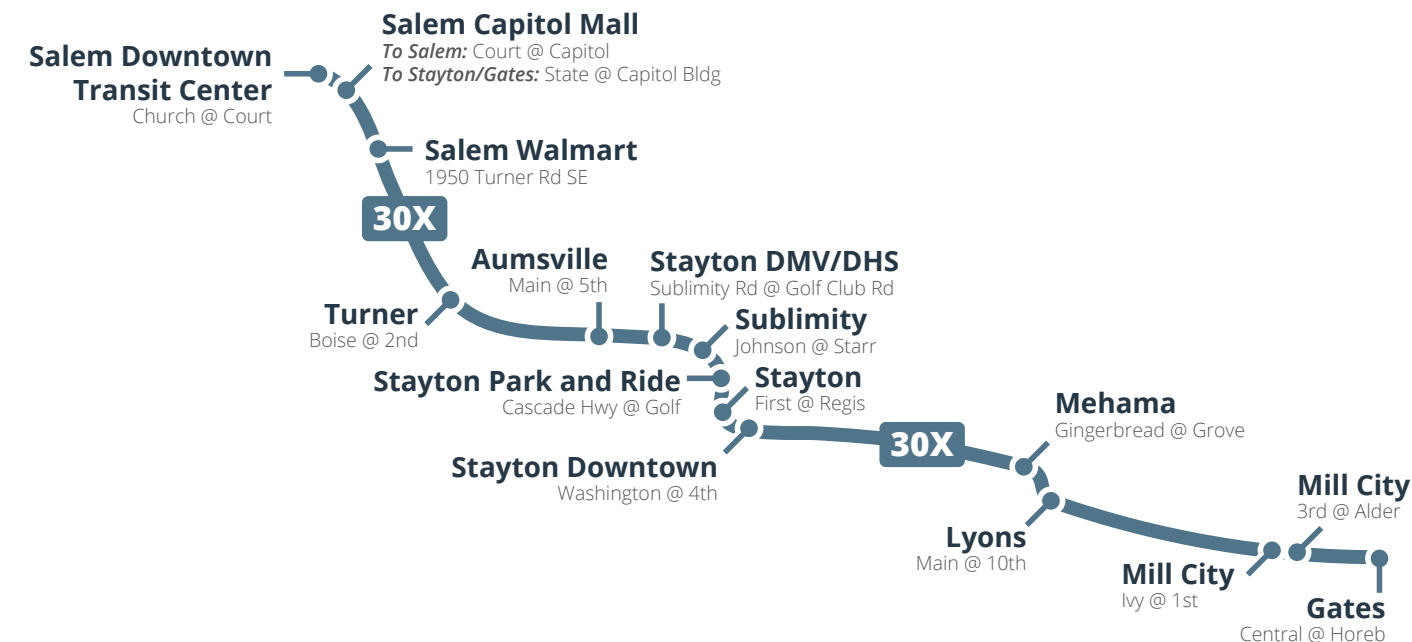

Saturdays | <i>Sábados</i> | To Salem														
Gates Park and Ride	Mill City	Mill City	Lyons	Mehama	Stayton Downtown	Stayton	Stayton Park and Ride	Sublimity	Stayton DMV/DHS	Aumsville	Turner	Salem Walmart	Salem Capitol Mall	Downtown Transit Center
Central @ Horeb	3rd @ Alder	Ivy @ 1st	Main @ 10th	Gingerbread @ Grove	Washington @ 4th	First @ Regis	Cascade Hwy @ Golf	Johnson @ Starr	Sublimity Rd @ Golf Club	Main @ 5th	Boise @ 2nd	1950 Turner Rd SE	Court @ Capitol	Church @ Court
9:50a	9:56a	9:58a	10:10a	10:14a	10:28a	10:30a	10:33a	10:38a	10:43a	10:51a	11:01a	11:12a	11:22a	11:25a
6:00p	6:06p	6:08p	6:20p	6:24p	6:38p	6:40p	6:43p	6:48p	6:53p	7:01p	7:11p	7:22p	7:32p	7:35p

Route 30X runs Monday through Saturday. There is no service on Sunday or these holidays:			
New Year's Day Labor Day	Presidents Day Veterans Day	Memorial Day Thanksgiving Day	Independence Day Christmas Day
La Ruta 30X opera de lunes a sábado. No hay servicio en domingo o los siguientes días feriados:			
<i>Día de Año Nuevo</i> <i>Día del Trabajo</i>	<i>Día del Presidente</i> <i>Día de los Veteranos</i>	<i>Día de Conmemoración</i> <i>Día de Acción de Gracias</i>	<i>Día de la Independencia</i> <i>Día de Navidad</i>

Interactive system map, route maps, and transfer route information are available at: [Cherriots.org/systemmap](https://www.cherriots.org/systemmap)