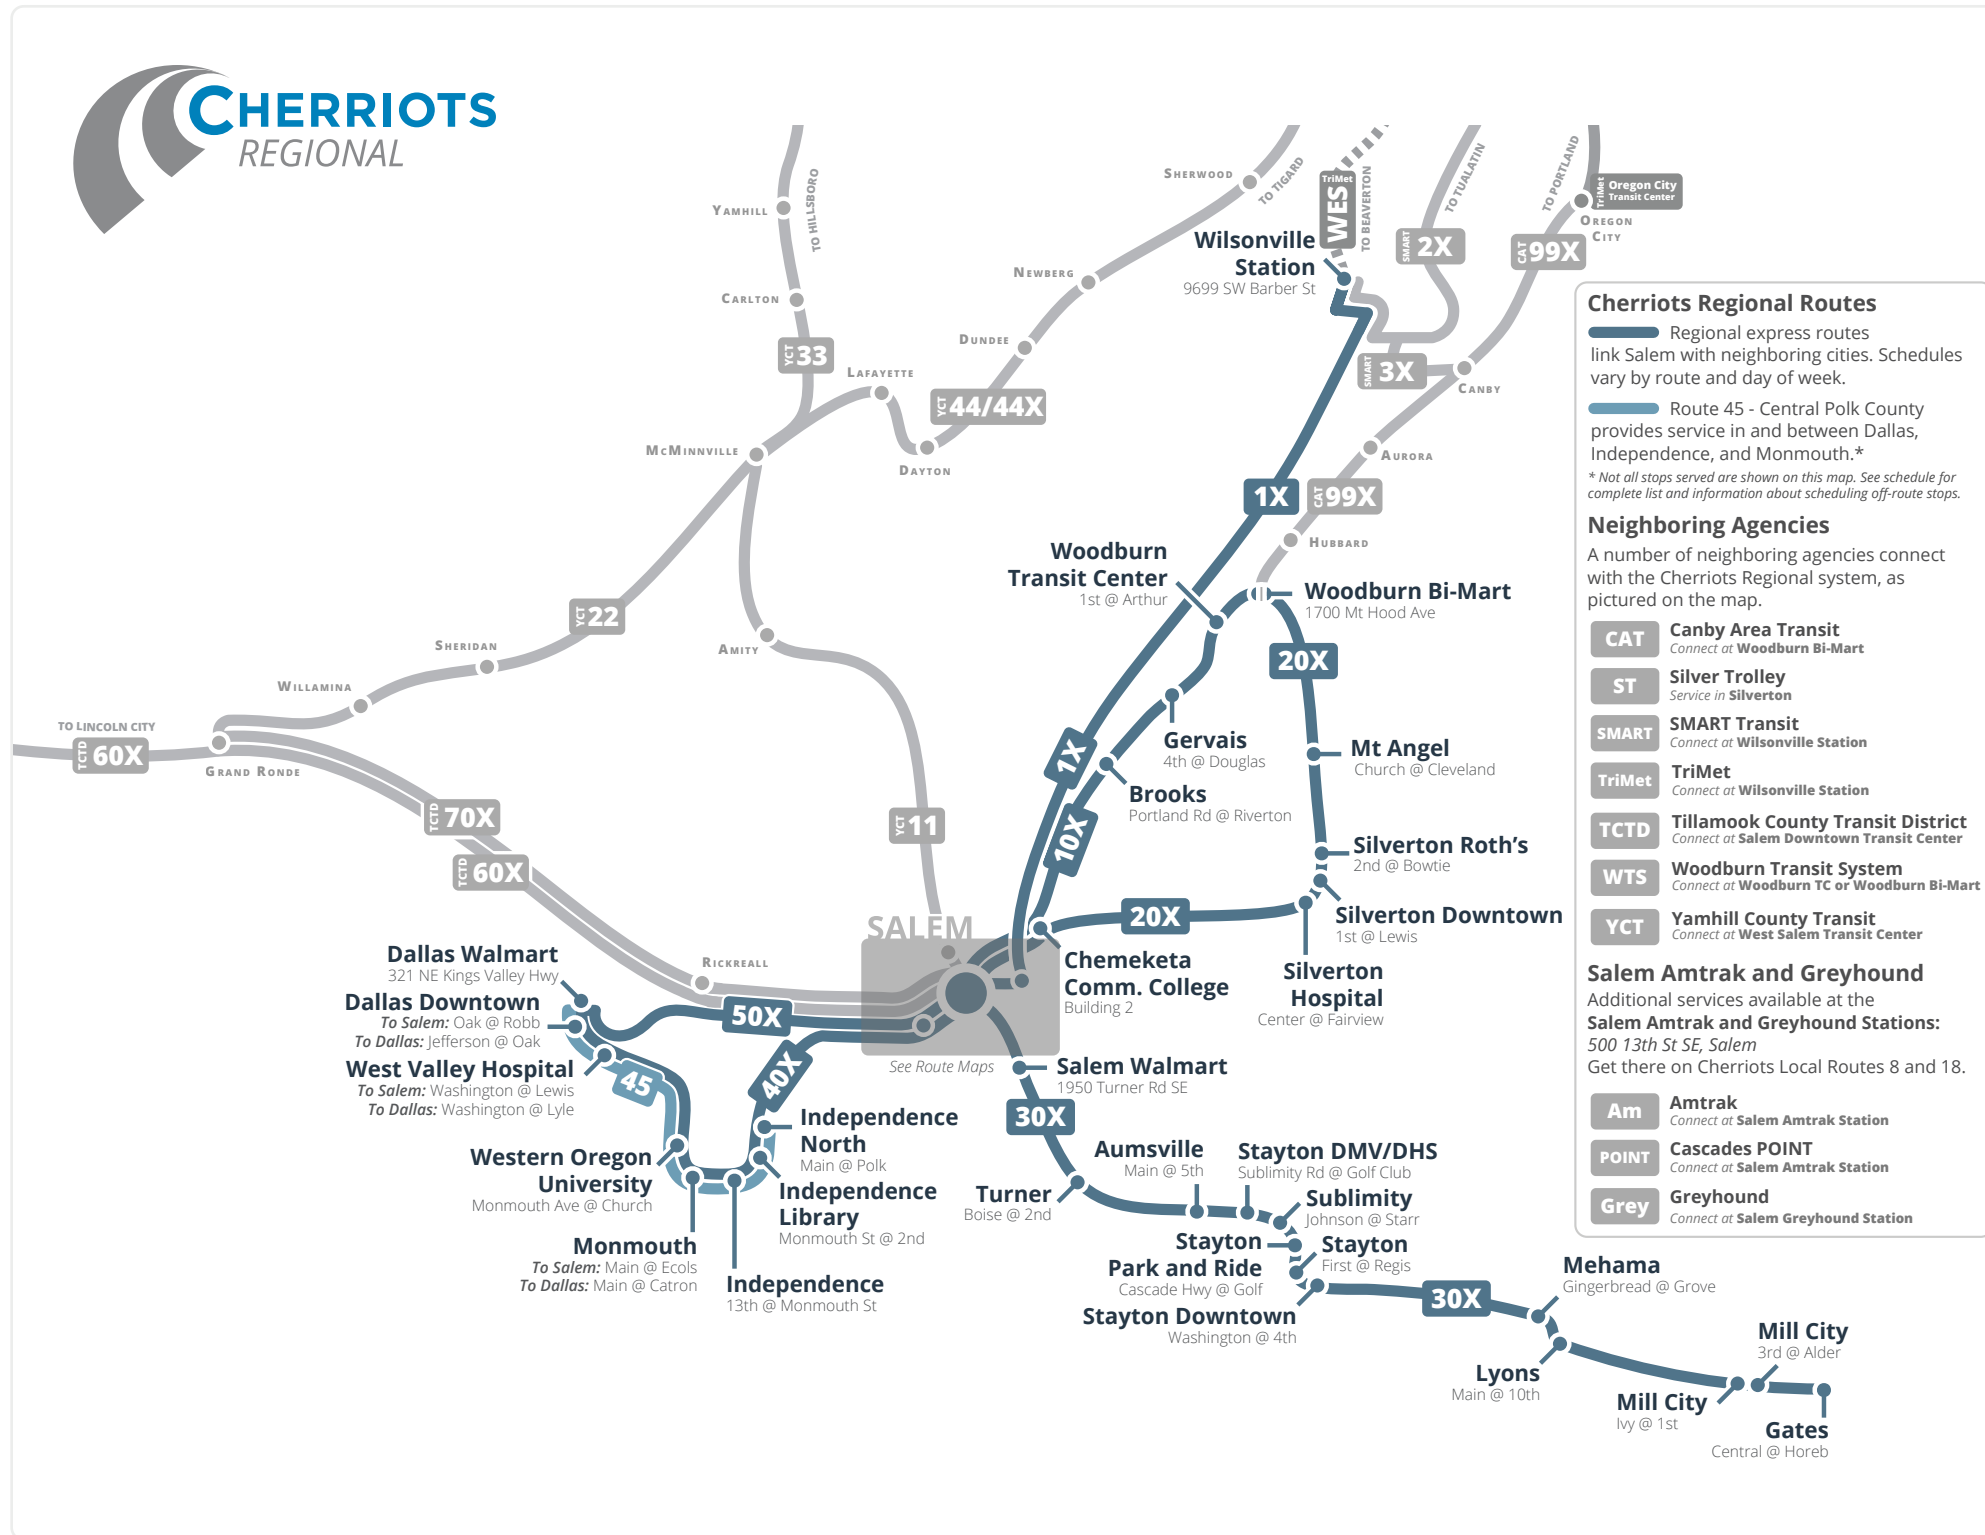

Cómo leer el horario

- Seleccione el día de la semana y la dirección en la que viaja.
- Seleccione la parada / ciudad de la que está saliendo.
- Lea la columna de los horarios hasta encontrar la hora en que desea comenzar su viaje.
- Los horarios en blanco significan que el autobús no ofrece servicios en esa parada en ese viaje.

Todos los horarios son estimaciones.
Por favor, llegue cinco minutos antes de la hora indicada.

Visite Cherriots.org/es/services para obtener la información más actualizada sobre horarios, rutas, y paradas.

Planifique su viaje con **Trip Planner!**

Usando su ubicación de inicio, destino, y hora de viaje, el Trip Planner determinará la mejor ruta posible. Disponible a: Cherriots.org/es/tripplanner

Información accesible para lectores de pantalla en Cherriots.org/es/

Bus Fares

There are four types of passes:

- One-Ride cash fare
- Day Pass (except Route 1X)
- Month Pass
- Universal Month Pass

More details at Cherriots.org/fares.

Tarifas de autobús

Hay cuatro tipos de pases:

- Un-Viaje
- Pase del Día
- Pase de Mes
- Pase de Mes Universal

Más detalles a Cherriots.org/es/fares.

Where to purchase bus passes

(available pass types vary by location)

- Cherriots Customer Service
- Chemeketa College Bookstore
- Roth's - Silverton and Independence (except Route 1X)
- Safeway - Dallas (except Route 1X)
- Wilsonville City Hall (Route 1X only)

Dónde comprar pases de autobús

(La disponibilidad y clase del pase varían por ubicación)

- Servicio al Cliente de Cherriots
- Librería de Chemeketa College
- Roth's - Silverton y Independence (excepto Ruta 1X)
- Safeway - Dallas (excepto Ruta 1X)
- Wilsonville City Hall (Ruta 1X solamente)

Detours

Routes may go on detour due to weather or road construction. Check detour updates at:

- Cherriots.org/alerts
- 503-588-2877
- [Twitter.com/Cherriots](https://twitter.com/Cherriots)

Desvíos

Las rutas pueden desviarse debido al clima o la construcción de carreteras.

Revise las actualizaciones de desvíos a:

- Cherriots.org/es/alerts
- 503-588-2877
- [Twitter.com/Cherriots](https://twitter.com/Cherriots)

Cherriots.org
503-588-2877

220 High St. NE
Salem, OR 97301

printed on recycled paper