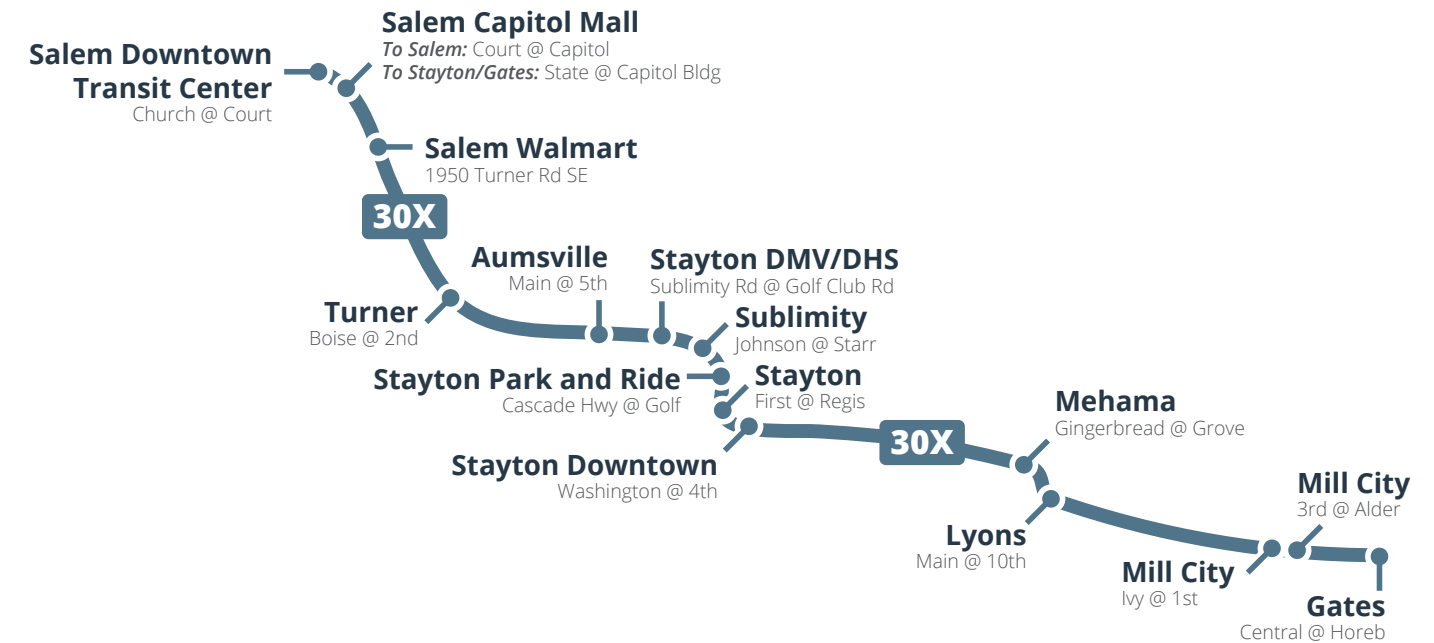

Saturdays | <i>Sábados</i> | To Salem														
Gates Park and Ride	Mill City	Mill City	Lyons	Mehama	Stayton Downtown	Stayton	Stayton Park and Ride	Sublimity	Stayton DMV/DHS	Aumsville	Turner	Salem Walmart	Salem Capitol Mall	Salem Downtown Transit Center
Central @ Horeb	3rd @ Alder	Ivy @ 1st	Main @ 10th	Gingerbread @ Grove	Washington @ 4th	1st @ Regis	Cascade Hwy @ Golf	Johnson @ Starr	Sublimity Rd @ Golf Club Rd	Main @ 5th	Boise @ 2nd	1950 Turner Rd SE	Court @ Capitol	Church @ Court
9:50a	9:56a	9:58a	10:10a	10:14a	10:28a	10:30a	10:33a	10:38a	10:43a	10:51a	11:01a	11:12a	11:22a	11:25a
6:00p	6:06p	6:08p	6:20p	6:24p	6:38p	6:40p	6:43p	6:48p	6:53p	7:01p	7:11p	7:22p	7:32p	7:35p

There is no service on: New Year's Day | Thanksgiving Day | Christmas Day
For service levels on the following holidays, visit: [Cherriots.org/holidays](https://www.cherriots.org/holidays)
MLK Day | Presidents Day | Memorial Day | Independence Day | Labor Day | Veterans Day
No hay servicio en: Día de Año Nuevo | Día de Acción de Gracias | Día de Navidad
Para los niveles del servicio en otros días feriados, visite: [Cherriots.org/es/holidays](https://www.cherriots.org/es/holidays)

Interactive system map, route maps, and transfer route information are available at: [Cherriots.org/systemmap](https://www.cherriots.org/systemmap)