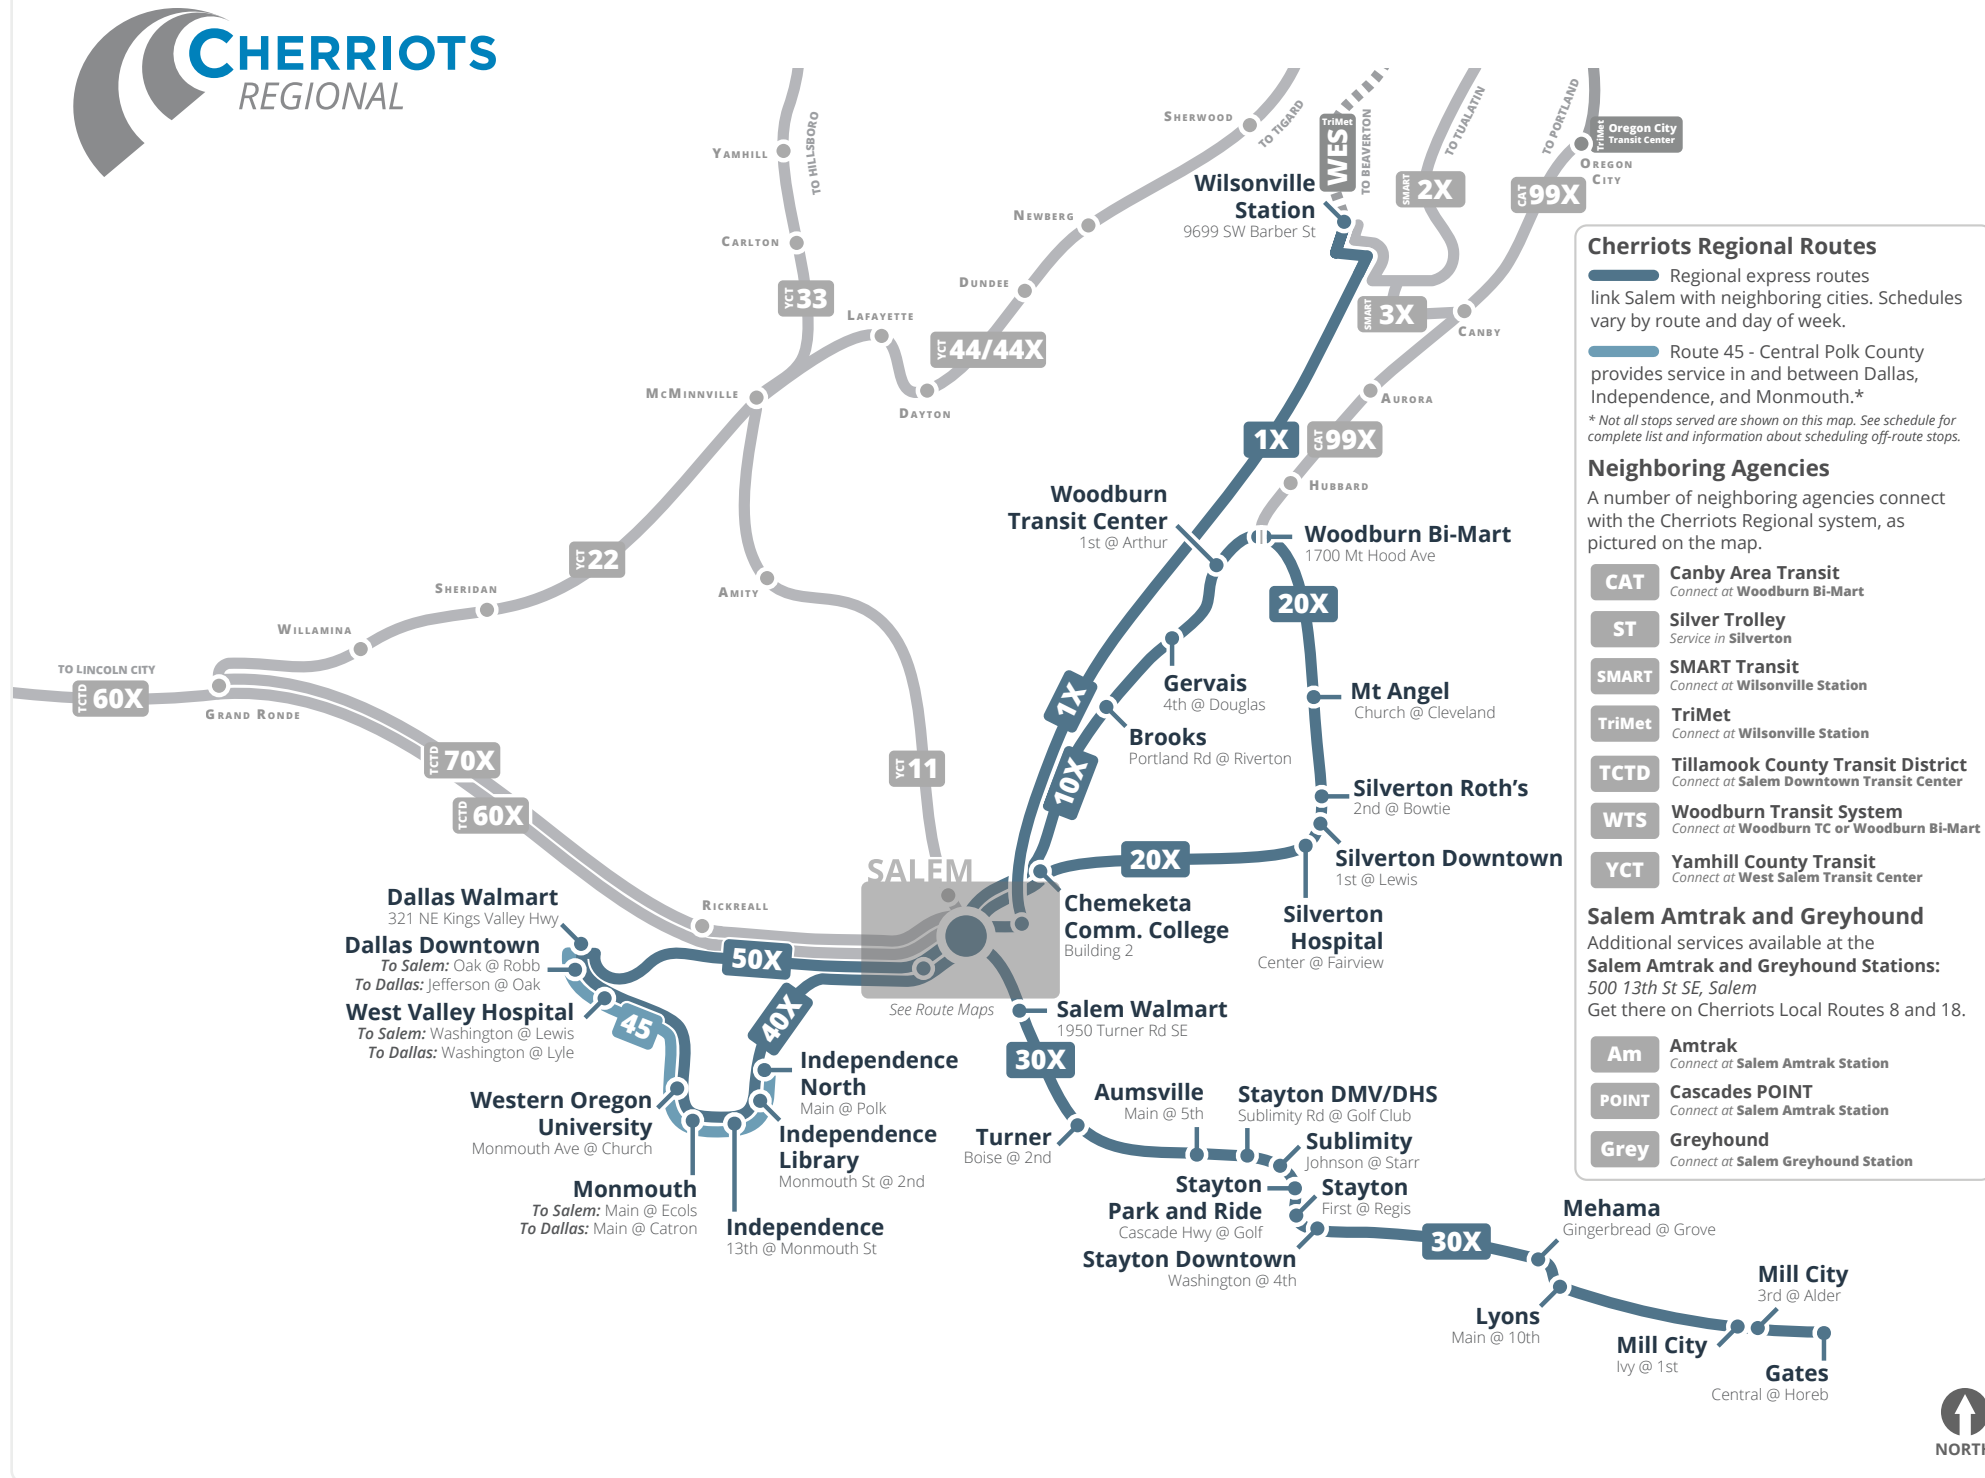

Cómo leer el horario

- Seleccione el día de la semana y la dirección en la que viaja.
- Seleccione la parada/ciudad de la que está saliendo.
- Lea la columna de los horarios hasta encontrar la hora en que desea comenzar su viaje.
- Los horarios en blanco significan que el autobús no ofrece servicio en esa parada en ese viaje.

Todos los horarios son estimaciones.
Por favor, llegue cinco minutos antes de la hora indicada.

Visite Cherriots.org/servicios para obtener la información más actualizada sobre horarios, rutas, y paradas.

Planifique su viaje con **Trip Planner!**

Usando su ubicación de inicio, destino, y hora de viaje, el Trip Planner determinará la mejor ruta posible. Disponible a: Cherriots.org/es/tripplanner

Información accesible para lectores de pantalla en Cherriots.org/es/

Bus Fares

There are four types of passes:

- One-Ride cash fare
- Day Pass (except Route 1X)
- Month Pass
- Universal Month Pass

More details at Cherriots.org/fares.

Tarifas de autobús

Hay cuatro tipos de pases:

- Un-Viaje
- Pase del Día (excepto Ruta 1X)
- Pase de Mes
- Pase de Mes Universal

Más detalles a Cherriots.org/tarifas.

Where to purchase bus passes

(available pass types vary by location)

- Cherriots Customer Service
- Chemeketa College Bookstore
- Roth's - Silverton and Independence (except Route 1X)
- Safeway - Dallas (except Route 1X)
- Wilsonville City Hall (Route 1X only)

Dónde comprar pases de autobús

(La disponibilidad y clase del pase varían por ubicación)

- Servicio al Cliente de Cherriots
- Librería de Chemeketa College
- Roth's - Silverton y Independence (excepto Ruta 1X)
- Safeway - Dallas (excepto Ruta 1X)
- Wilsonville City Hall (Ruta 1X solamente)

Detours

Routes may go on detour due to weather or road construction. Check detour updates at:

- Cherriots.org/alerts
- 503-588-2877
- [Twitter.com/Cherriots](https://twitter.com/Cherriots)

Desvíos

Las rutas pueden desviarse debido al clima o la construcción de carreteras.

Revise las actualizaciones de desvíos a:

- Cherriots.org/alertas
- 503-588-2877
- [Twitter.com/Cherriots](https://twitter.com/Cherriots)

Cherriots.org
503-588-2877

220 High St. NE
Salem, OR 97301

printed on recycled paper