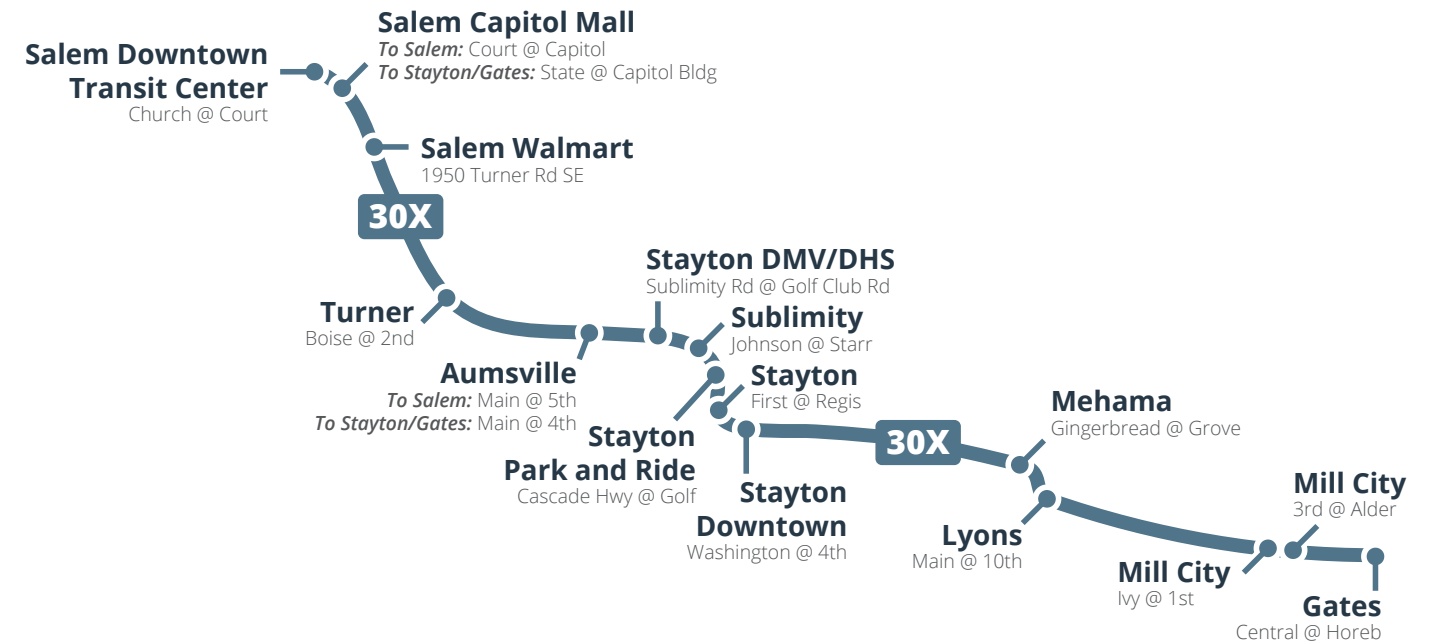

Saturdays | <i>Sábados</i> | To Salem														
Gates Park and Ride	Mill City	Mill City	Lyons	Mehama	Stayton Downtown	Stayton	Stayton Park and Ride	Sublimity	Stayton DMV/DHS	Aumsville	Turner	Salem Walmart	Salem Capitol Mall	Salem Downtown Transit Center
Central @ Horeb	3rd @ Alder	Ivy @ 1st	Main @ 10th	Gingerbread @ Grove	Washington @ 4th	1st @ Regis	Cascade Hwy @ Golf	Johnson @ Starr	Sublimity Rd @ Golf Club Rd	Main @ 5th	Boise @ 2nd	1950 Turner Rd SE	Court @ Capitol	Church @ Court
9:50a	9:56a	9:58a	10:10a	10:14a	10:28a	10:30a	10:33a	10:38a	10:43a	10:51a	11:01a	11:12a	11:22a	11:25a
6:00p	6:06p	6:08p	6:20p	6:24p	6:38p	6:40p	6:43p	6:48p	6:53p	7:01p	7:11p	7:22p	7:32p	7:35p

There is no service on: New Year's Day | Thanksgiving Day | Christmas Day
For service levels on the following holidays, visit: [Cherriots.org/holidays](https://www.cherriots.org/holidays)
MLK Day | Presidents Day | Memorial Day | Independence Day | Labor Day | Veterans Day
No hay servicio en: Día de Año Nuevo | Día de Acción de Gracias | Día de Navidad
Para los niveles del servicio en otros días feriados, visite: [Cherriots.org/es/holidays](https://www.cherriots.org/es/holidays)

Interactive system map, route maps, and transfer route information are available at:
[Cherriots.org/systemmap](https://www.cherriots.org/systemmap)