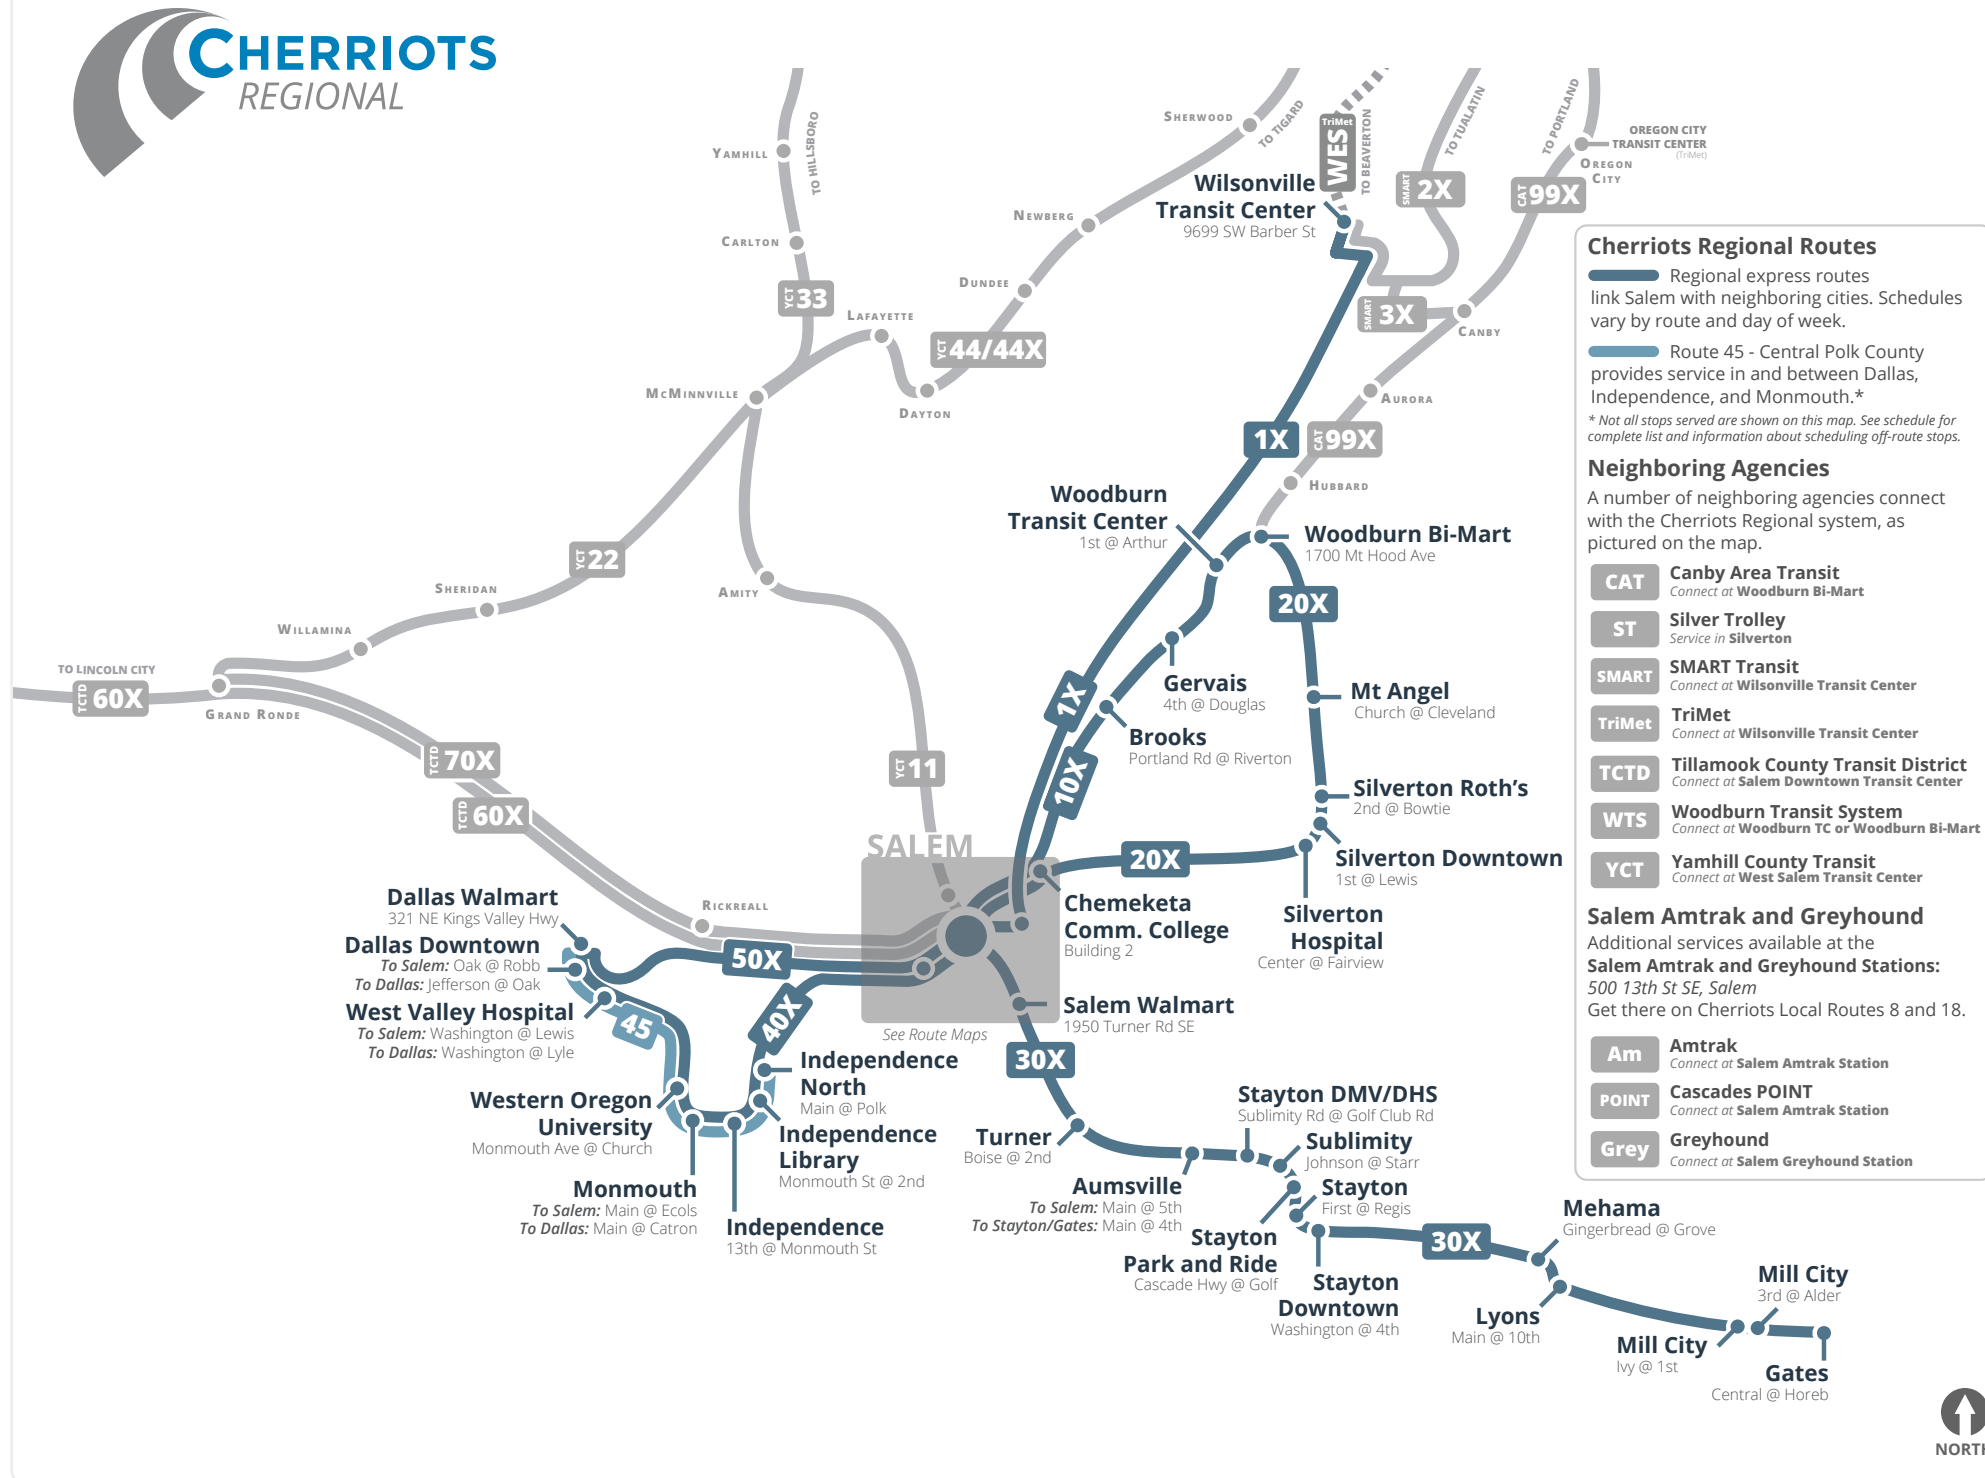

Saturdays <i>Sábados</i> To Gates														
Salem Downtown Transit Center - Bay U	Salem Capitol Mall	Salem Walmart	Turner	Aumsville	Stayton DMV/DHS	Sublimity	Stayton Park and Ride	Stayton	Stayton Downtown	Mehama	Lyons	Mill City	Mill City	Gates Park and Ride
Church @ Court	State @ Capitol Bldg	1950 Turner Rd SE	Boise @ 2nd	Main @ 4th	Sublimity Rd @ Golf Club Rd	Johnson @ Starr	Cascade Hwy @ Golf	1st @ Regis	Washington @ 4th	Gingerbread @ Grove	Main @ 10th	Ivy @ 1st	3rd @ Alder	Central @ Horeb
8:00a	8:02a	8:11a	8:21a	8:30a	8:37a	8:41a	8:46a	8:49a	8:52a	9:07a	9:12a	9:25a	9:26a	9:33a
4:00p	4:04p	4:14p	4:27p	4:37p	4:45p	4:49p	4:54p	4:57p	5:00p	5:15p	5:20p	5:33p	5:34p	5:41p

Saturdays <i>Sábados</i> To Salem														
Gates Park and Ride	Mill City	Mill City	Lyons	Mehama	Stayton Downtown	Stayton	Stayton Park and Ride	Sublimity	Stayton DMV/DHS	Aumsville	Turner	Salem Walmart	Salem Capitol Mall	Salem Downtown Transit Center
Central @ Horeb	3rd @ Alder	Ivy @ 1st	Main @ 10th	Gingerbread @ Grove	Washington @ 4th	1st @ Regis	Cascade Hwy @ Golf	Johnson @ Starr	Sublimity Rd @ Golf Club Rd	Main @ 5th	Boise @ 2nd	1950 Turner Rd SE	Court @ Capitol	Church @ Court
9:50a	9:56a	9:58a	10:10a	10:14a	10:28a	10:30a	10:33a	10:38a	10:43a	10:51a	11:01a	11:12a	11:22a	11:25a
6:00p	6:06p	6:08p	6:20p	6:24p	6:38p	6:40p	6:43p	6:48p	6:53p	7:01p	7:11p	7:22p	7:32p	7:35p

Planifique su viaje con **Trip Planner!**

Usando su ubicación de inicio, destino, y hora de viaje, el Trip Planner determinará la mejor ruta posible. Disponible a: Cherriots.org/es/tripplanner

Información accesible para lectores de pantalla en Cherriots.org/es/

Santiam / Salem Express

MONDAY - SATURDAY
LUNES - SÁBADO

- Salem Downtown Transit Center
- Salem Capitol Mall
- Salem Walmart
- Turner
- Aumsville
- Stayton DMV/DHS
- Sublimity
- Stayton Park and Ride
- Stayton Safeway
- Stayton Downtown
- Mehama
- Lyons
- Mill City
- Gates