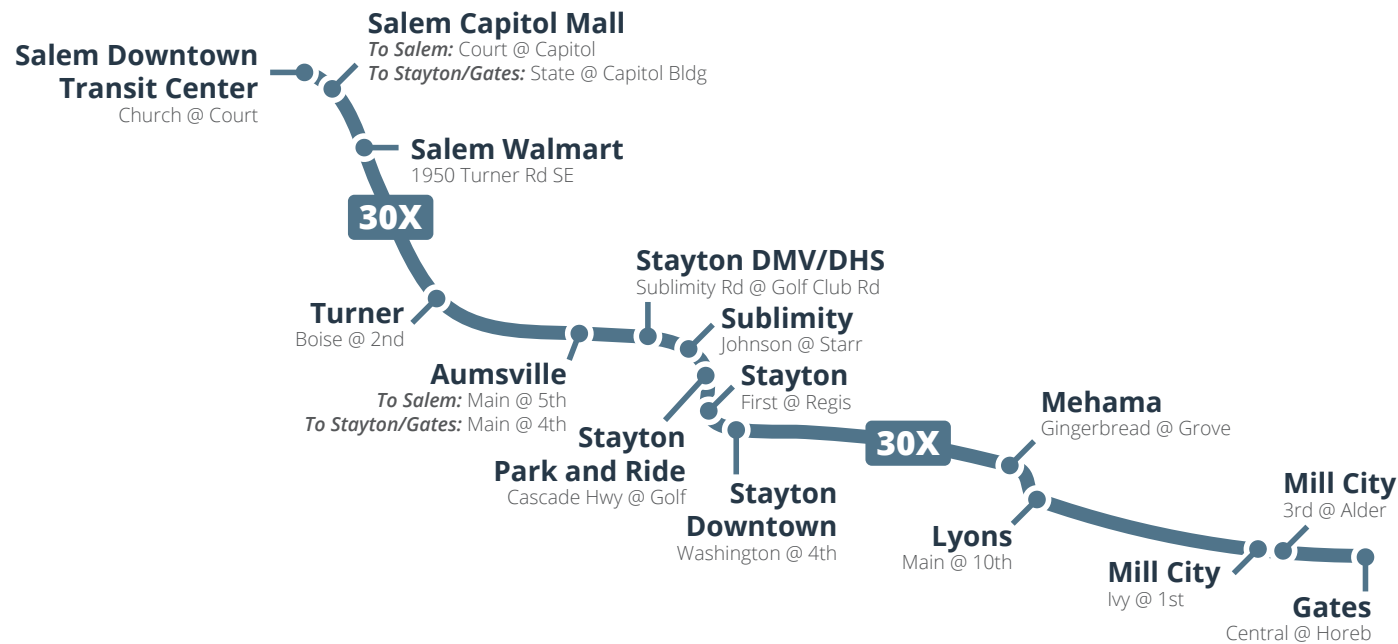

Interactive system map, route maps, and transfer route information are available at:
Cherriots.org/systemmap

Bus Fares

There are four types of passes:

- One-Ride cash fare
- Day Pass (except Route 1X)
- Month Pass
- Universal Month Pass

More details at Cherriots.org/fares.

Tarifas de autobús

Hay cuatro tipos de pases:

- Un-Viaje
- Pase del Día (excepto Ruta 1X)
- Pase de Mes
- Pase de Mes Universal

Más detalles a Cherriots.org/tarifas.

Where to purchase bus passes

(available pass types vary by location)

- Cherriots Customer Service
- Chemeketa College Bookstore
- Roth's - Silverton and Independence (except Route 1X)
- Safeway - Dallas (except Route 1X)
- Wilsonville City Hall (Route 1X only)

Dónde comprar pases de autobús

(La disponibilidad y clase del pase varían por ubicación)

- Servicio al Cliente de Cherriots
- Librería de Chemeketa College
- Roth's - Silverton y Independence (excepto Ruta 1X)
- Safeway - Dallas (excepto Ruta 1X)
- Wilsonville City Hall (Ruta 1X solamente)

Detours

Routes may go on detour due to weather or road construction. Check detour updates at:

- Cherriots.org/alerts
- 503-588-2877
- [Twitter.com/Cherriots](https://twitter.com/Cherriots)

Desvíos

Las rutas pueden desviarse debido al clima o la construcción de carreteras.

Revise las actualizaciones de desvíos a:

- Cherriots.org/alertas
- 503-588-2877
- [Twitter.com/Cherriots](https://twitter.com/Cherriots)

Cherriots.org
503-588-2877

220 High St. NE
Salem, OR 97301

printed on recycled paper