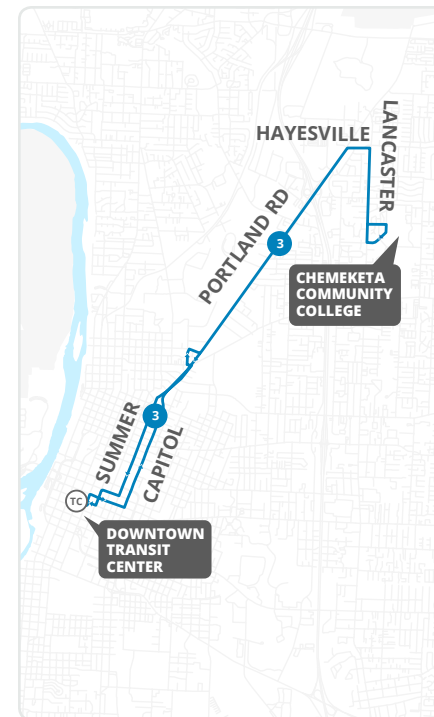

Effective
September 3, 2019