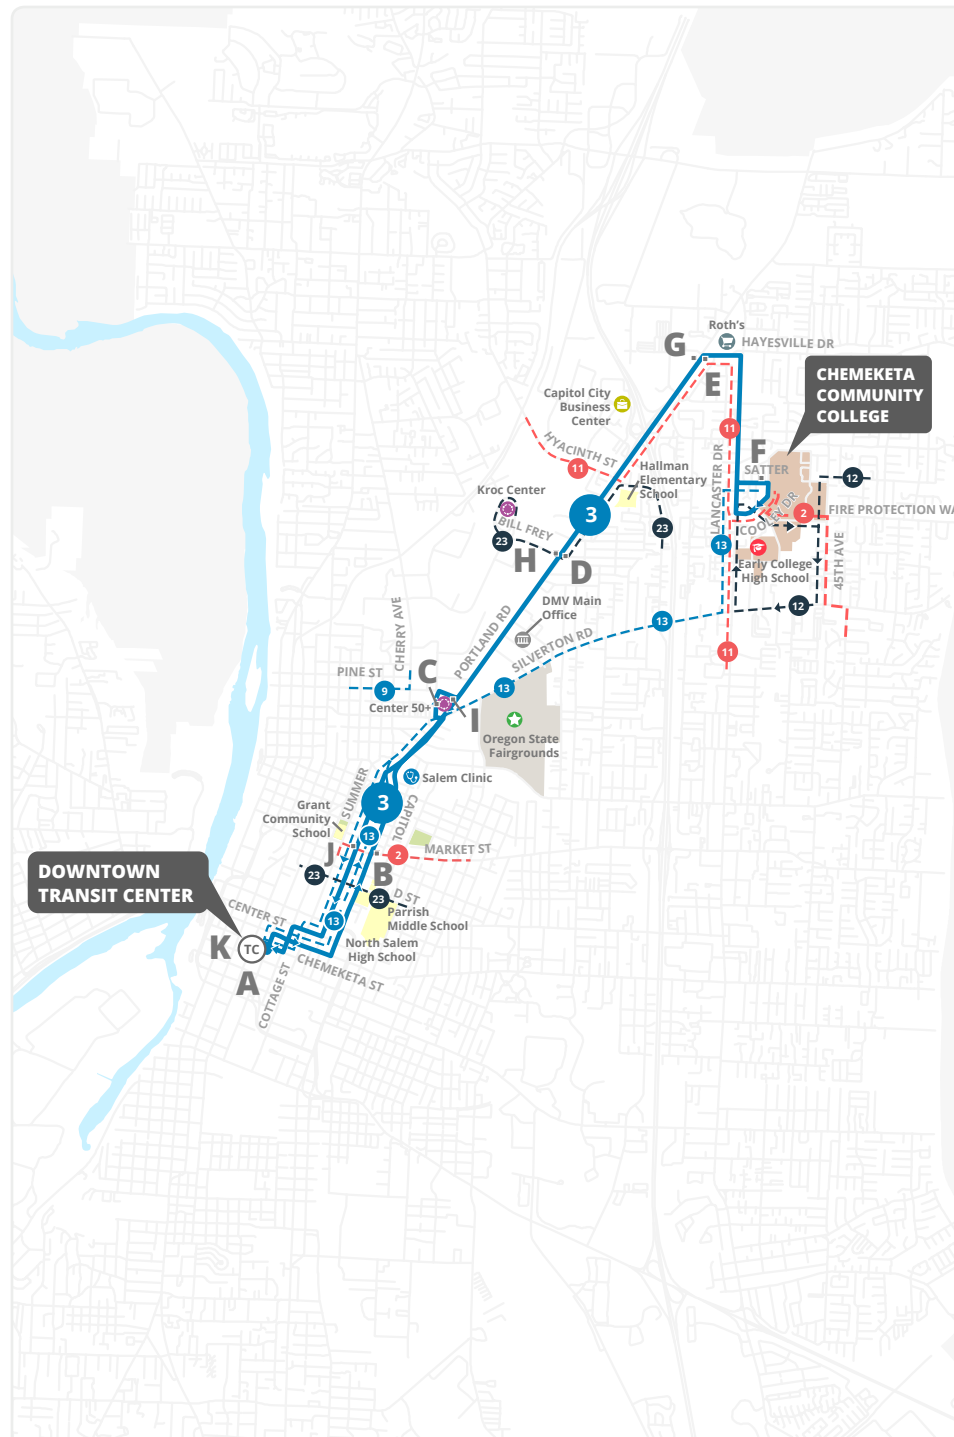

Información accesible para lectores de pantalla en [Cherriots.org/es/](https://www.cherriots.org/es/) 

Stop List | **To Chemeketa College**

A Downtown Transit Center - Bay D

- Center @ Cottage
- Center @ Winter
- Capitol @ Marion
- Capitol @ D St

Stop List | **To Downtown Transit Center**

F Chemeketa College - Bldg 2 - Bay E

- Lancaster @ Satter
- Lancaster @ Ward
- Lancaster @ Jade
- Hayesville @ Nandale

G Portland Rd @ Hayesville

- Portland Rd @ Astoria
- Portland Rd @ Hyacinth

H Portland Rd @ Bill Frey Dr

- Portland Rd @ Donald
- Portland Rd @ Lana

I Portland Rd @ Highland (Center 50+)

- Fairgrounds Rd @ Columbia
- Fairgrounds Rd @ Academy
- Summer @ Madison
- Summer @ Norway
- Summer @ Hood

J Summer @ Market

- Summer @ D St
- Summer @ Union
- Cottage @ Center

K Downtown Transit Center

Los tiempos están notados en letras **oscuras** y corresponde con letras en el mapa y el horario.

Interactive system map, route maps, and transfer route information are available at: **Cherriots.org/systemmap**