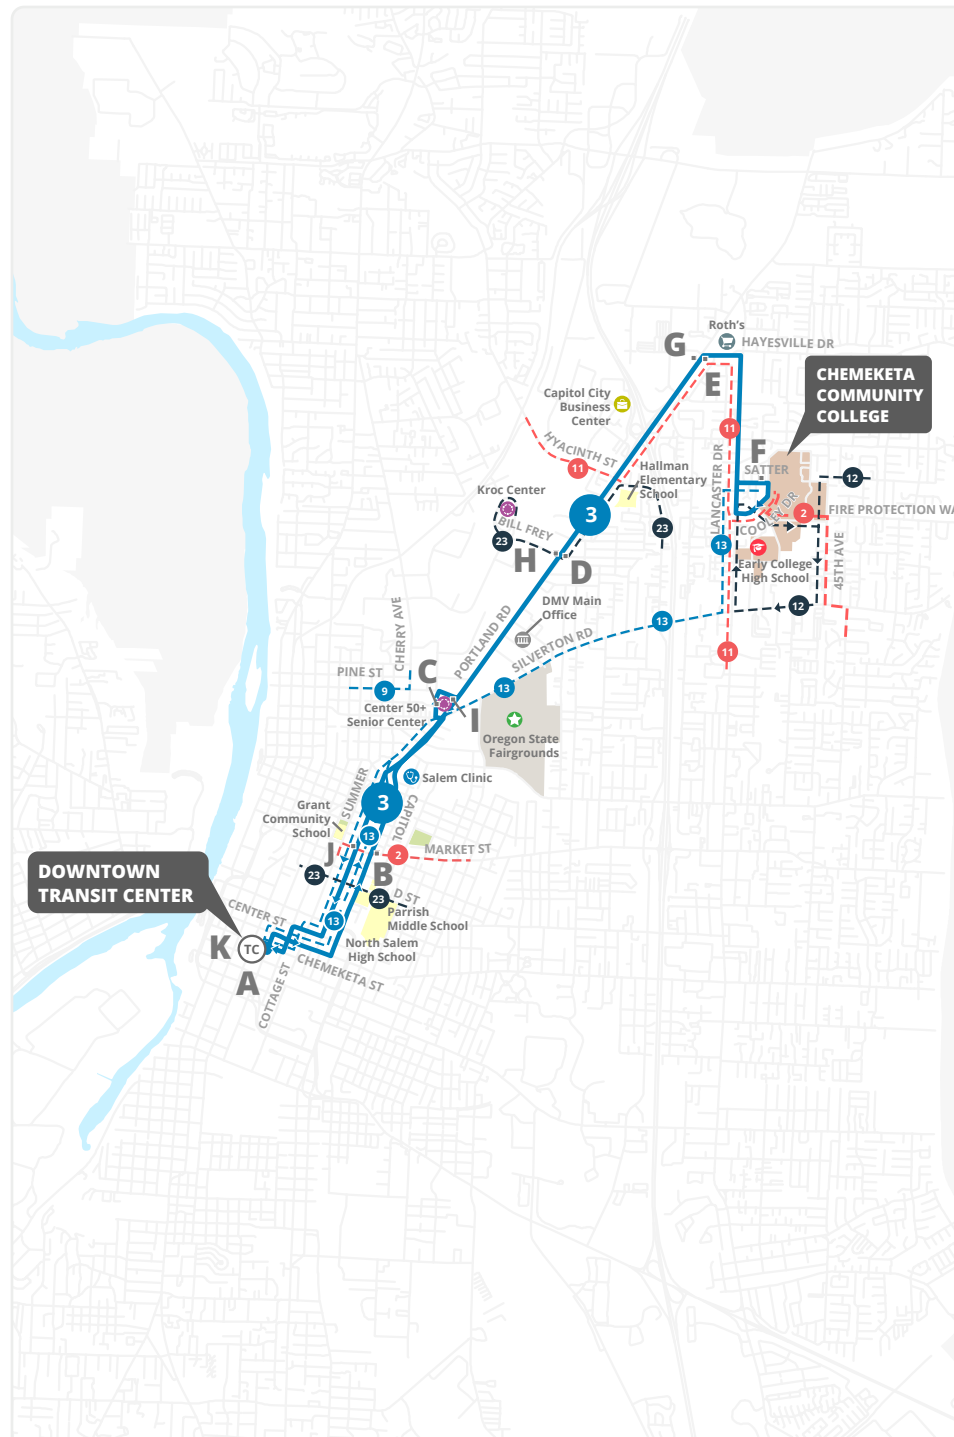

Stop List | **To Chemeketa College**

A Downtown Transit Center - Bay D

- Center @ Cottage
- Center @ Winter
- Capitol @ Marion
- Capitol @ D St

B Capitol @ Market

- Capitol @ Shipping
- Capitol @ Madison
- Fairgrounds Rd @ Sunnyview

F Chemeketa College - Bldg 2

Timepoints are noted in **bold** and correspond with letters on the map and schedule.

Stop List | **To Downtown Transit Center**

F Chemeketa College - Bldg 2 - Bay E

- Lancaster @ Satter
- Lancaster @ Ward
- Lancaster @ Jade
- Hayesville @ Nandale

G Portland Rd @ Hayesville

- Portland Rd @ Astoria
- Portland Rd @ Hyacinth

H Portland Rd @ Bill Frey Dr

- Portland Rd @ Donald
- Portland Rd @ Lana

I Portland Rd @ Highland (Center 50+)

- Fairgrounds Rd @ Columbia
- Fairgrounds Rd @ Academy
- Summer @ Madison
- Summer @ Norway
- Summer @ Hood

J Summer @ Market

- Summer @ D St
- Summer @ Union
- Cottage @ Center

K Downtown Transit Center

Los tiempos están notados en letras **oscuras** y corresponde con letras en el mapa y el horario.

Interactive system map, route maps, and transfer route information are available at: **Cherriots.org/systemmap**