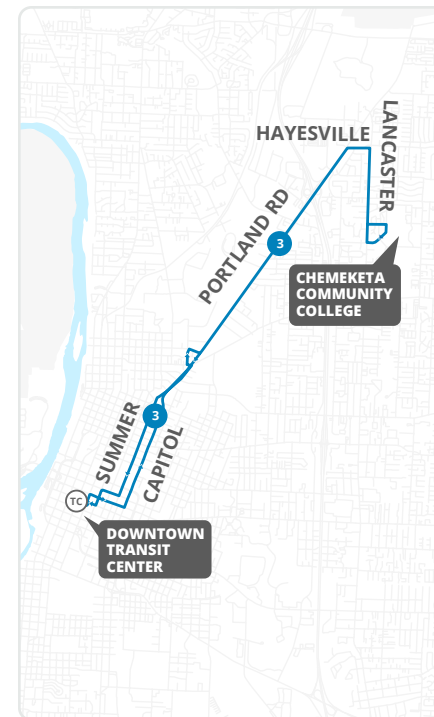

Portland Road

30-MINUTE SERVICE

Weekdays 6:30 a.m. - 9 p.m.

SERVICIO DE 30 MINUTOS
Días de semana 6:30 a.m. - 9 p.m.

60-minute service all other times
Servicio de 60 minutos todas las otras horas