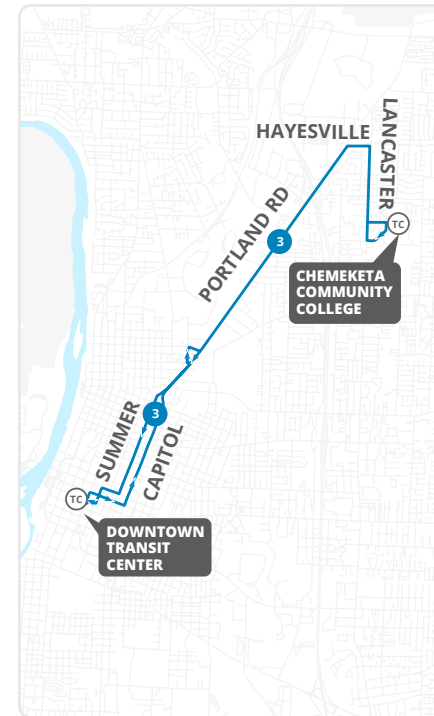

Effective
Sept. 5, 2021