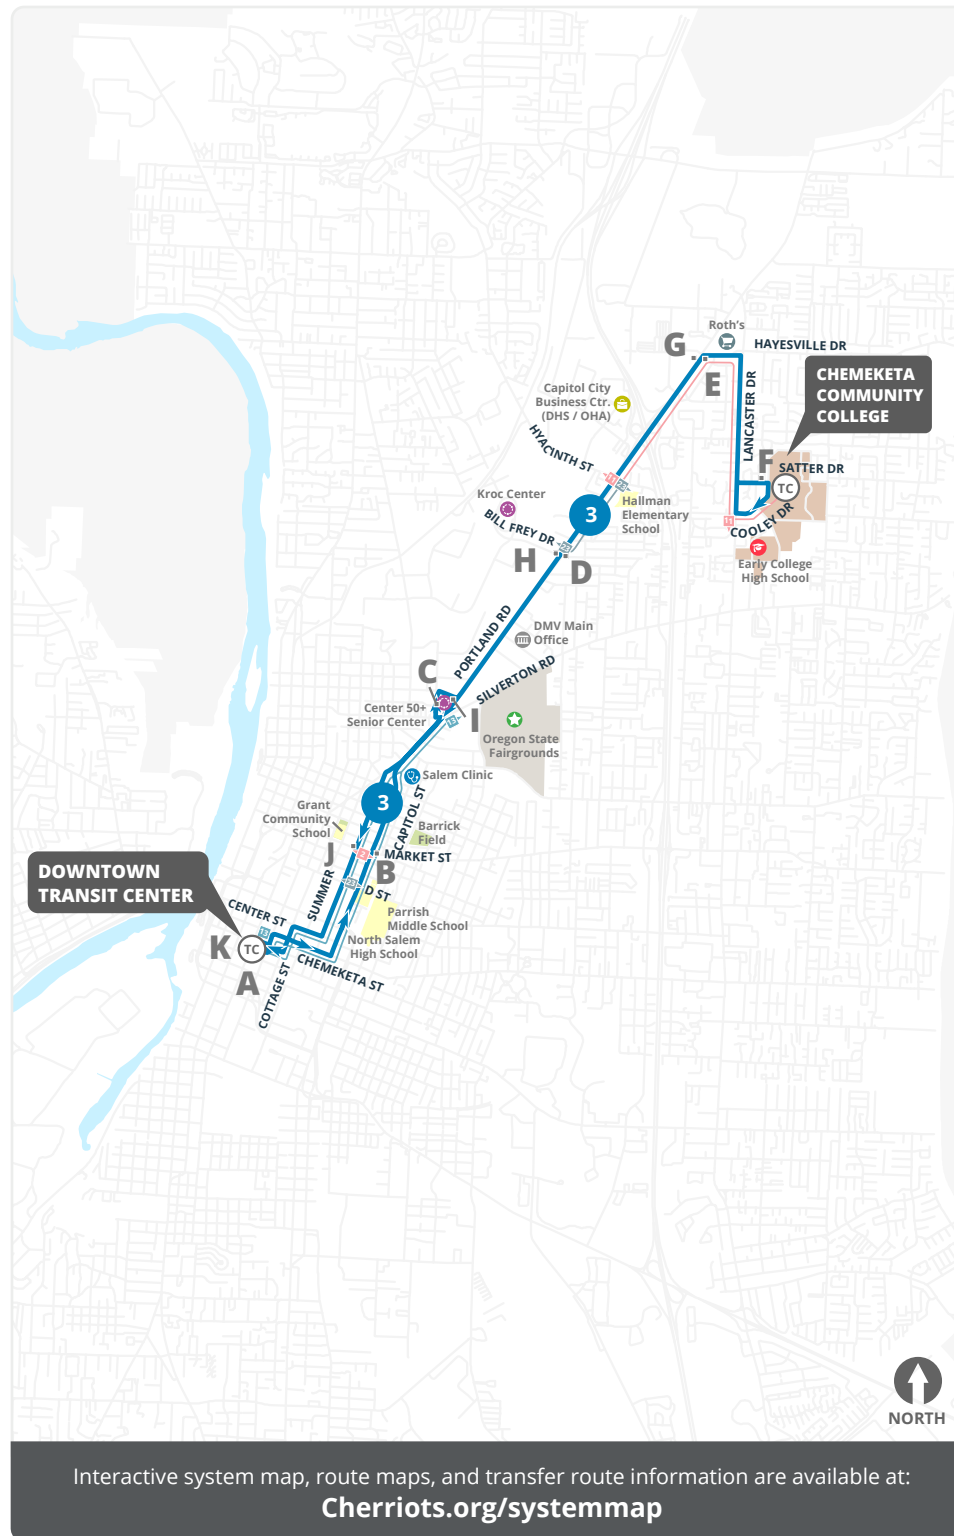

Información accesible para lectores de pantalla en [Cherriots.org/es/](https://www.cherriots.org/es/)

Stop List | **To Chemeketa College**

A Downtown Transit Center - Bay D

- Center @ Cottage
- Center @ Winter
- Capitol @ Marion
- Capitol @ D St

Stop List | **To Downtown Transit Center**

F Chemeketa College - Bldg 2 - Bay E

- Lancaster @ Satter
- Lancaster @ Ward
- Lancaster @ Jade
- Hayesville @ Nandale

G Portland Rd @ Hayesville

- Portland Rd @ Astoria
- Portland Rd @ Hyacinth

H Portland Rd @ Bill Frey Dr

- Portland Rd @ Donald
- Portland Rd @ Lana

I Portland Rd @ Highland (Center 50+)

- Fairgrounds Rd @ Columbia
- Fairgrounds Rd @ Academy
- Summer @ Madison
- Summer @ Norway
- Summer @ Hood

J Summer @ Market

- Summer @ D St
- Summer @ Union
- Cottage @ Center

K Downtown Transit Center

Los tiempos están notados en letras **oscuras** y corresponde con letras en el mapa y el horario.

Interactive system map, route maps, and transfer route information are available at:
Cherriots.org/systemmap