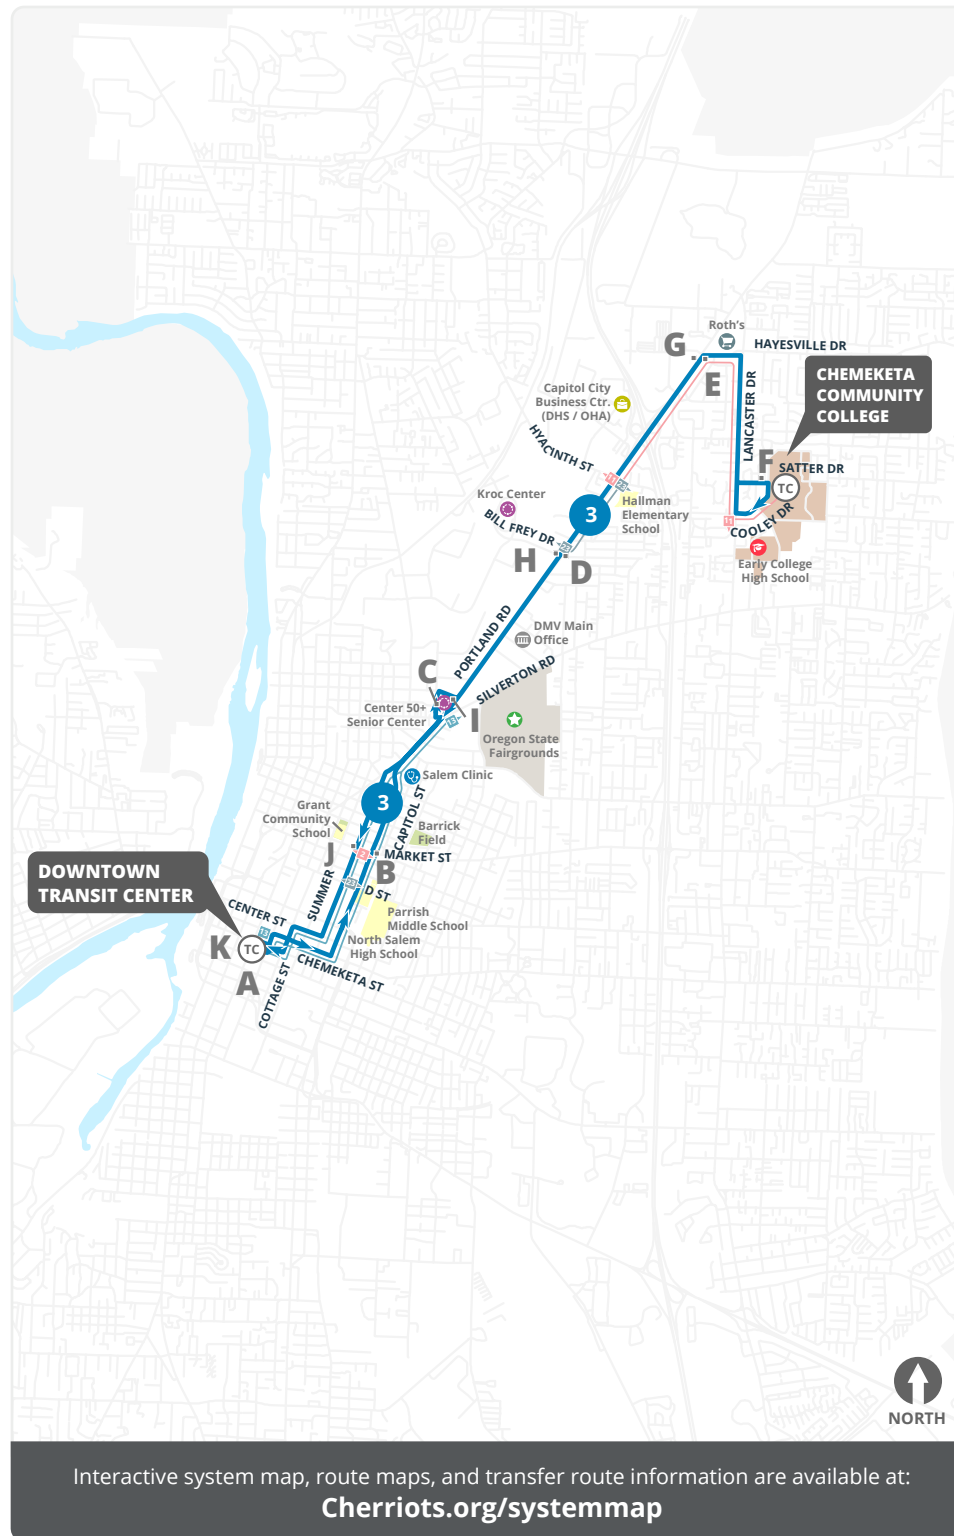

Información accesible para lectores de pantalla en [Cherriots.org/es/](https://www.cherriots.org/es/)

Stop List | **To Chemeketa College**

**A Downtown Transit Center - Bay D**

- Center @ Cottage
- Center @ Winter
- Capitol @ Marion
- Capitol @ D St

Stop List | **To Downtown Transit Center**

**F Chemeketa College - Bldg 2 - Bay E**

- Lancaster @ Satter
- Lancaster @ Ward
- Lancaster @ Jade
- Hayesville @ Nandale

**G Portland Rd @ Hayesville**

- Portland Rd @ Astoria
- Portland Rd @ Hyacinth

**H Portland Rd @ Bill Frey Dr**

- Portland Rd @ Donald
- Portland Rd @ Lana

**I Portland Rd @ Highland (Center 50+)**

- Fairgrounds Rd @ Columbia
- Fairgrounds Rd @ Academy
- Summer @ Madison
- Summer @ Norway
- Summer @ Hood

**J Summer @ Market**

- Summer @ D St
- Summer @ Union
- Cottage @ Center

**K Downtown Transit Center**

Los tiempos están notados en letras **oscuras** y corresponde con letras en el mapa y el horario.

Interactive system map, route maps, and transfer route information are available at:  
**Cherriots.org/systemmap**