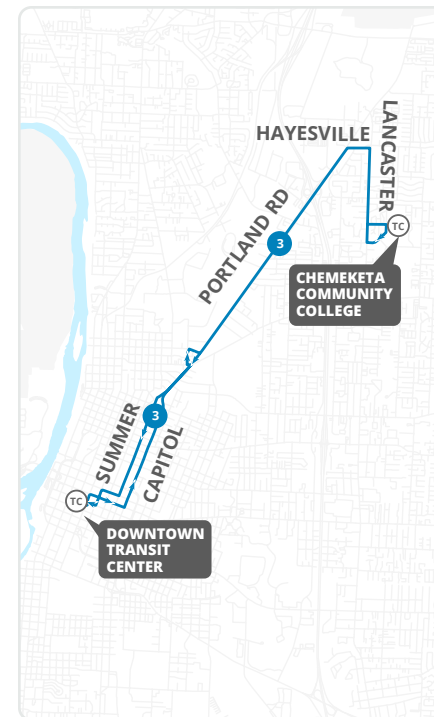

Effective
Sept. 5, 2021