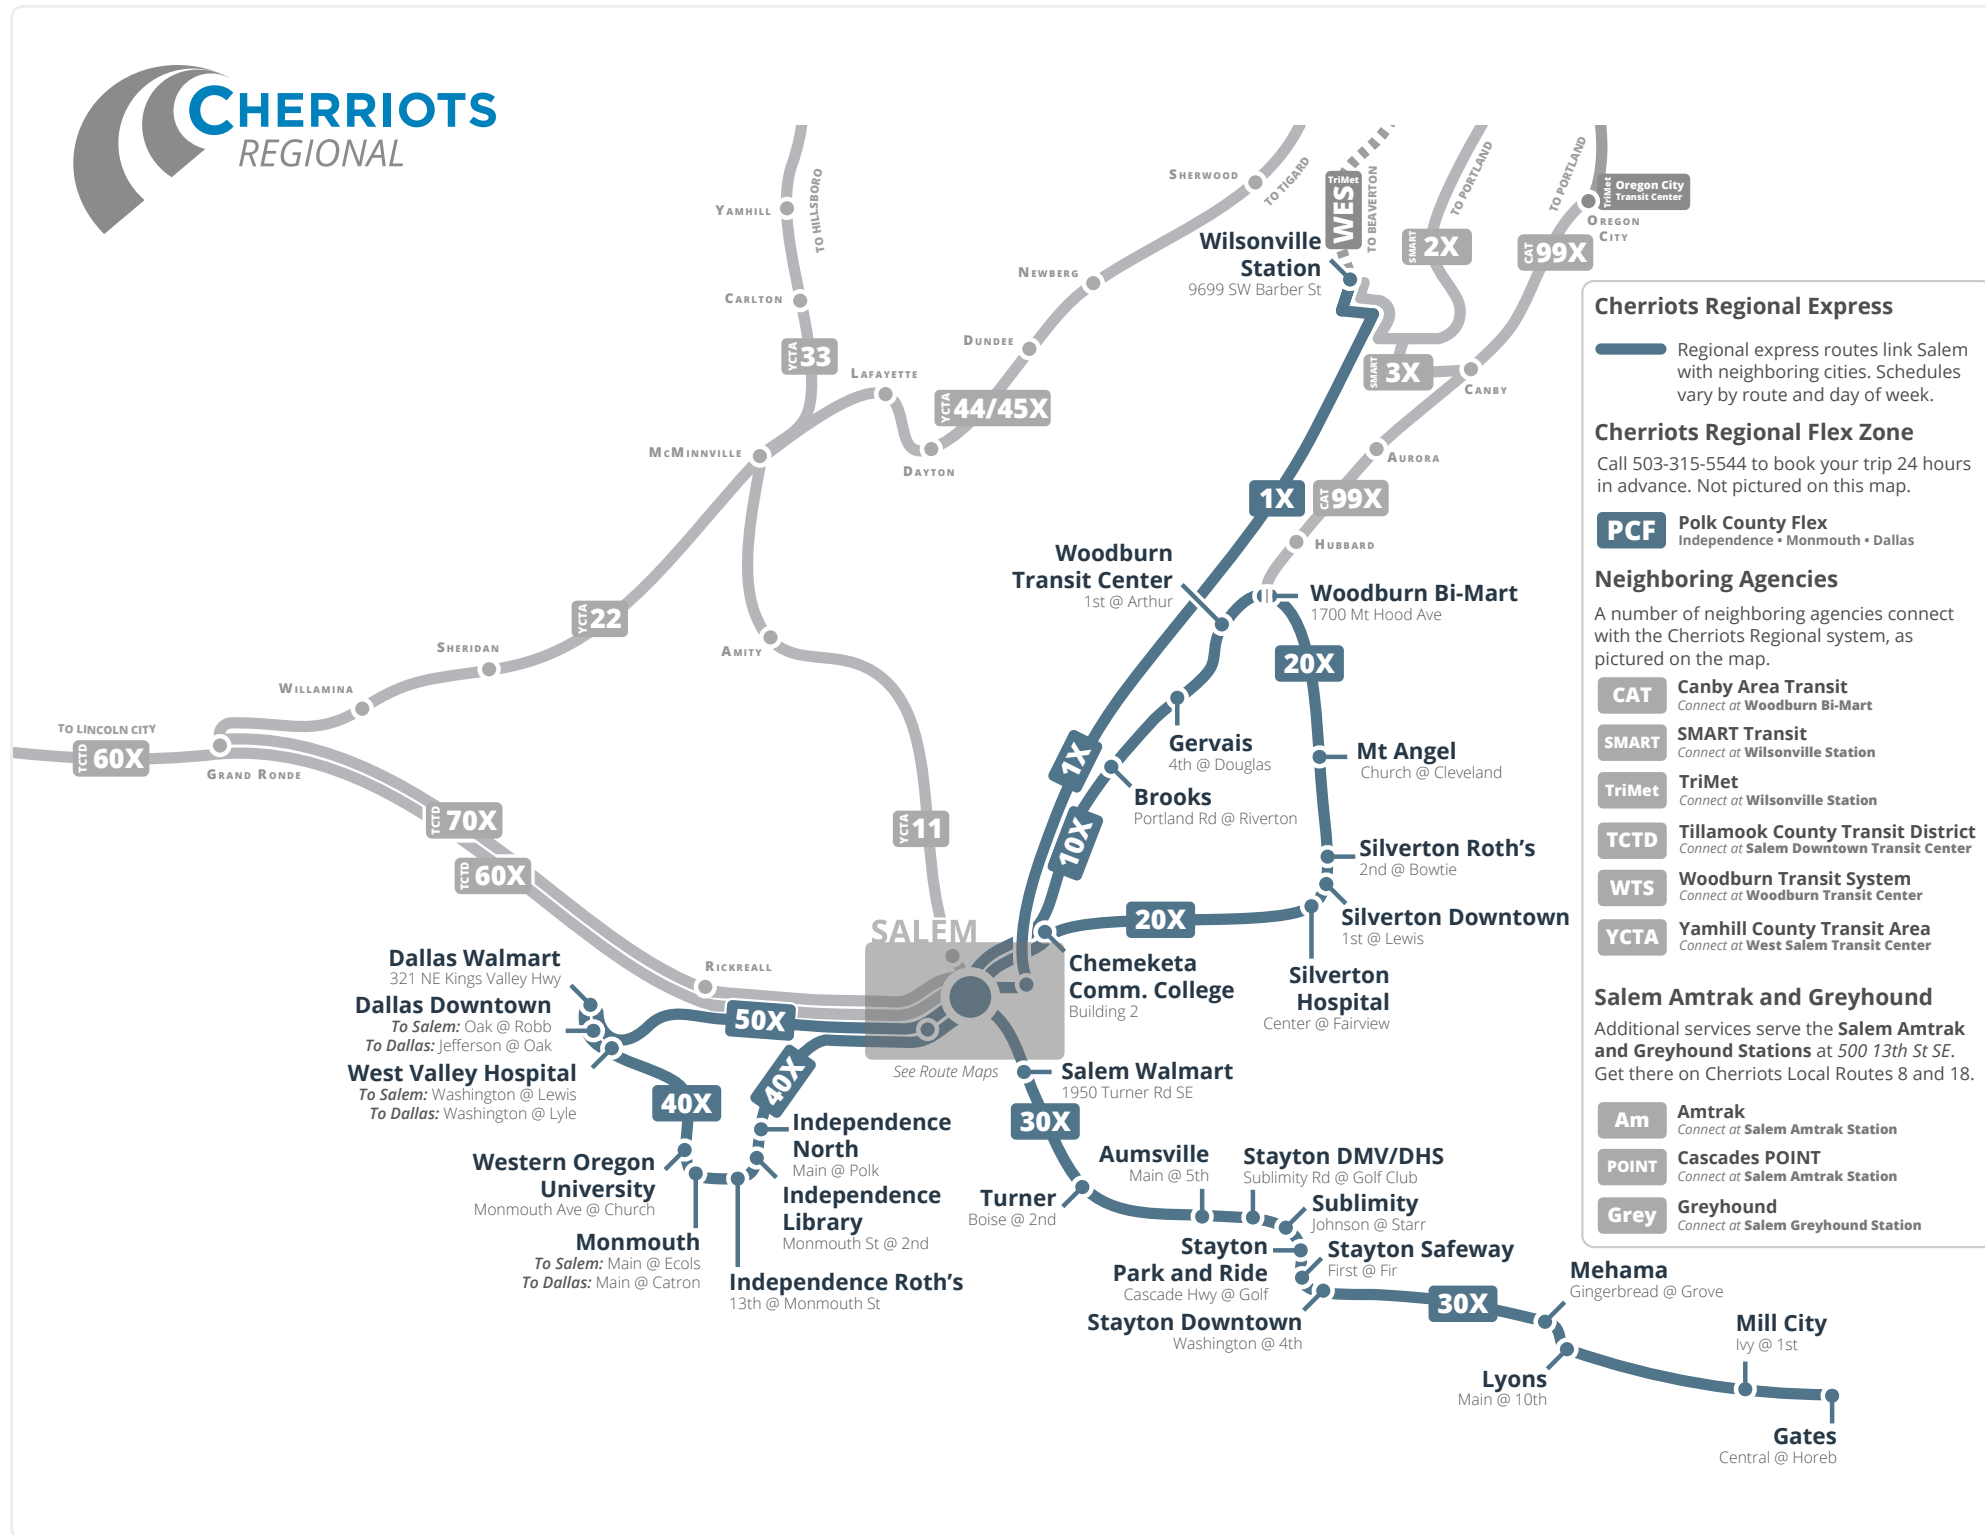

Cómo leer el horario

- Seleccione el día de la semana y la dirección en la que viaja.
- Seleccione la parada / ciudad de la que está saliendo.
- Lea la columna de los horarios hasta encontrar la hora en que desea comenzar su viaje.
- Los horarios en blanco significan que el autobús no ofrece servicios en esa parada en ese viaje.

Todos los horarios son estimaciones.
Por favor, llegue cinco minutos antes de la hora indicada.

Visite Cherriots.org/es/services para obtener la información más actualizada sobre horarios, rutas, y paradas.

Planifique su viaje con **Trip Planner!**
Usando su ubicación de inicio, destino, y hora de viaje, el Trip Planner determinará la mejor ruta posible. Disponible a: Cherriots.org/es/tripplanner

Información accesible para lectores de pantalla en Cherriots.org/es/

Bus Fares

There are four types of passes:

- One-Ride cash fare
- Day Pass (except Route 1X)
- Month Pass
- Universal Month Pass

More details at Cherriots.org/fares.

Tarifas de autobús

Hay cuatro tipos de pases:

- Un-Viaje
- Pase del Día
- Pase de Mes
- Pase de Mes Universal

Más detalles a Cherriots.org/es/fares.

Where to purchase bus passes

(available pass types vary by location)

- Cherriots Customer Service
- Chemeketa College Bookstore
- Roth's - Silverton and Independence (except Route 1X)
- Safeway - Dallas (except Route 1X)
- Wilsonville City Hall (Route 1X only)

Dónde comprar pases de autobús

(La disponibilidad y clase del pase varían por ubicación)

- Servicio al Cliente de Cherriots
- Librería de Chemeketa College
- Roth's - Silverton y Independence (excepto Ruta 1X)
- Safeway - Dallas (excepto Ruta 1X)
- Wilsonville City Hall (Ruta 1X solamente)

Detours

Routes may go on detour due to weather or road construction. Check detour updates at:

- Cherriots.org/alerts
- 503-588-2877
- [Twitter.com/Cherriots](https://twitter.com/Cherriots)

Desvíos

Las rutas pueden desviarse debido al clima o la construcción de carreteras.

Revise las actualizaciones de desvíos a:

- Cherriots.org/es/alerts
- 503-588-2877
- [Twitter.com/Cherriots](https://twitter.com/Cherriots)

Cherriots.org
503-588-2877

220 High St. NE,
Salem, OR 97301

printed on recycled paper