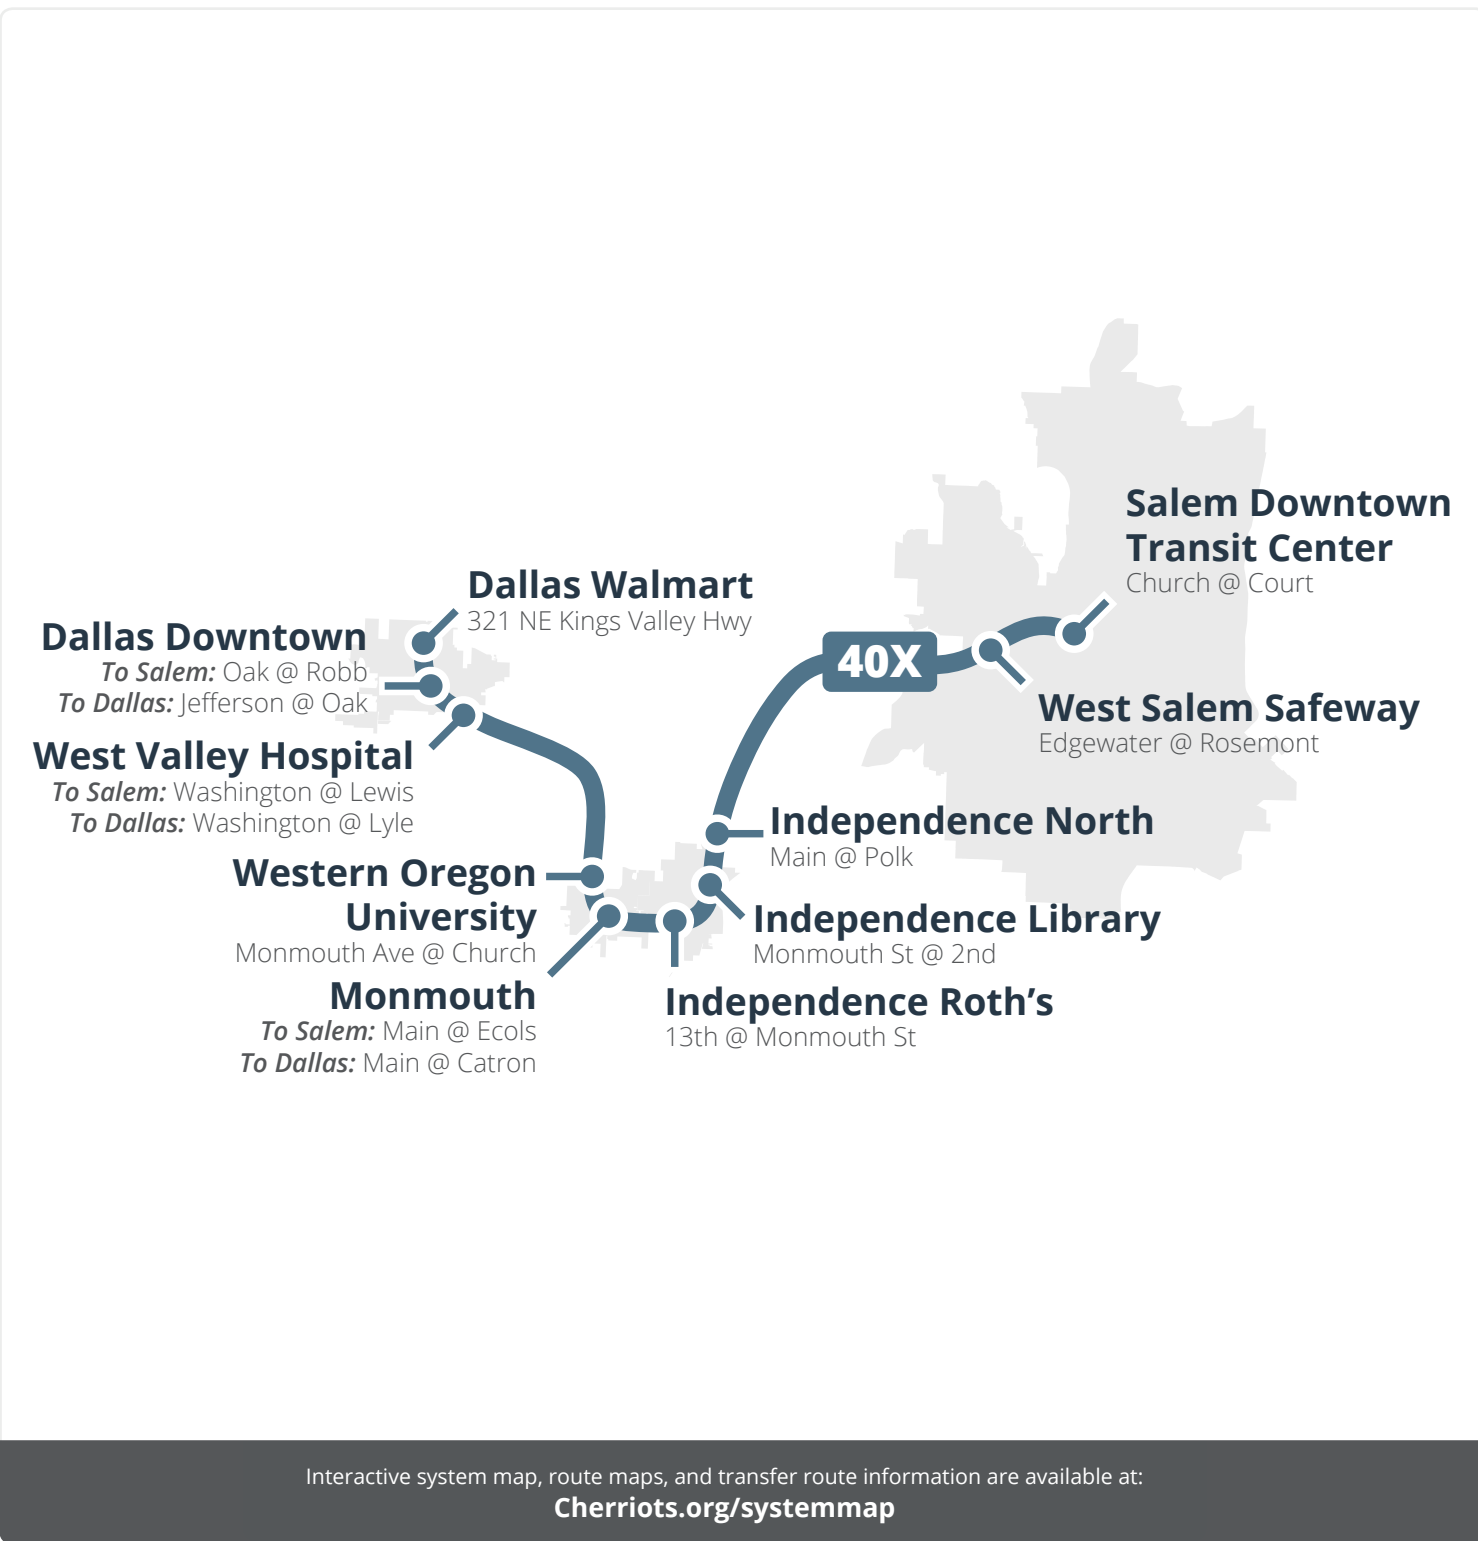

Saturdays | <i>Sábados</i> | To Salem									
Dallas Walmart	Dallas Downtown	West Valley Hospital	Western Oregon University	Monmouth	Independence Roth's	Independence Library	Independence North	West Salem Safeway	Salem Downtown Transit Center
321 NE Kings Valley Hwy	Oak @ Robb	Washington @ Lewis	Monmouth Ave @ Church	Main @ Ecols	13th @ Monmouth St	Monmouth St @ 2nd	Main @ Polk	Edgewater @ Rosemont	Church @ Court
7:43a	7:48a	7:52a	8:04a	8:09a	8:15a	8:18a	8:21a	8:33a	8:40a
10:05a	10:10a	10:14a	10:26a	10:31a	10:37a	10:40a	10:43a	10:55a	11:02a
4:13p	4:18p	4:22p	4:34p	4:39p	4:45p	4:48p	4:51p	5:03p	5:10p
6:42p	6:47p	6:51p	7:03p	7:08p	7:14p	7:17p	7:20p	7:32p	7:39p

Route 2 runs Monday through Saturday. There is no service on Sunday or these holidays:
New Year's Day   Presidents Day   Thanksgiving Day   Christmas Day
La Ruta 2 opera de lunes a sábado. No hay servicio en domingo o los siguientes días feriados:
Día de Año Nuevo   Día del Presidente   Día de Acción de Gracias   Día de Navidad

Interactive system map, route maps, and transfer route information are available at: [Cherriots.org/systemmap](https://cherriots.org/systemmap)